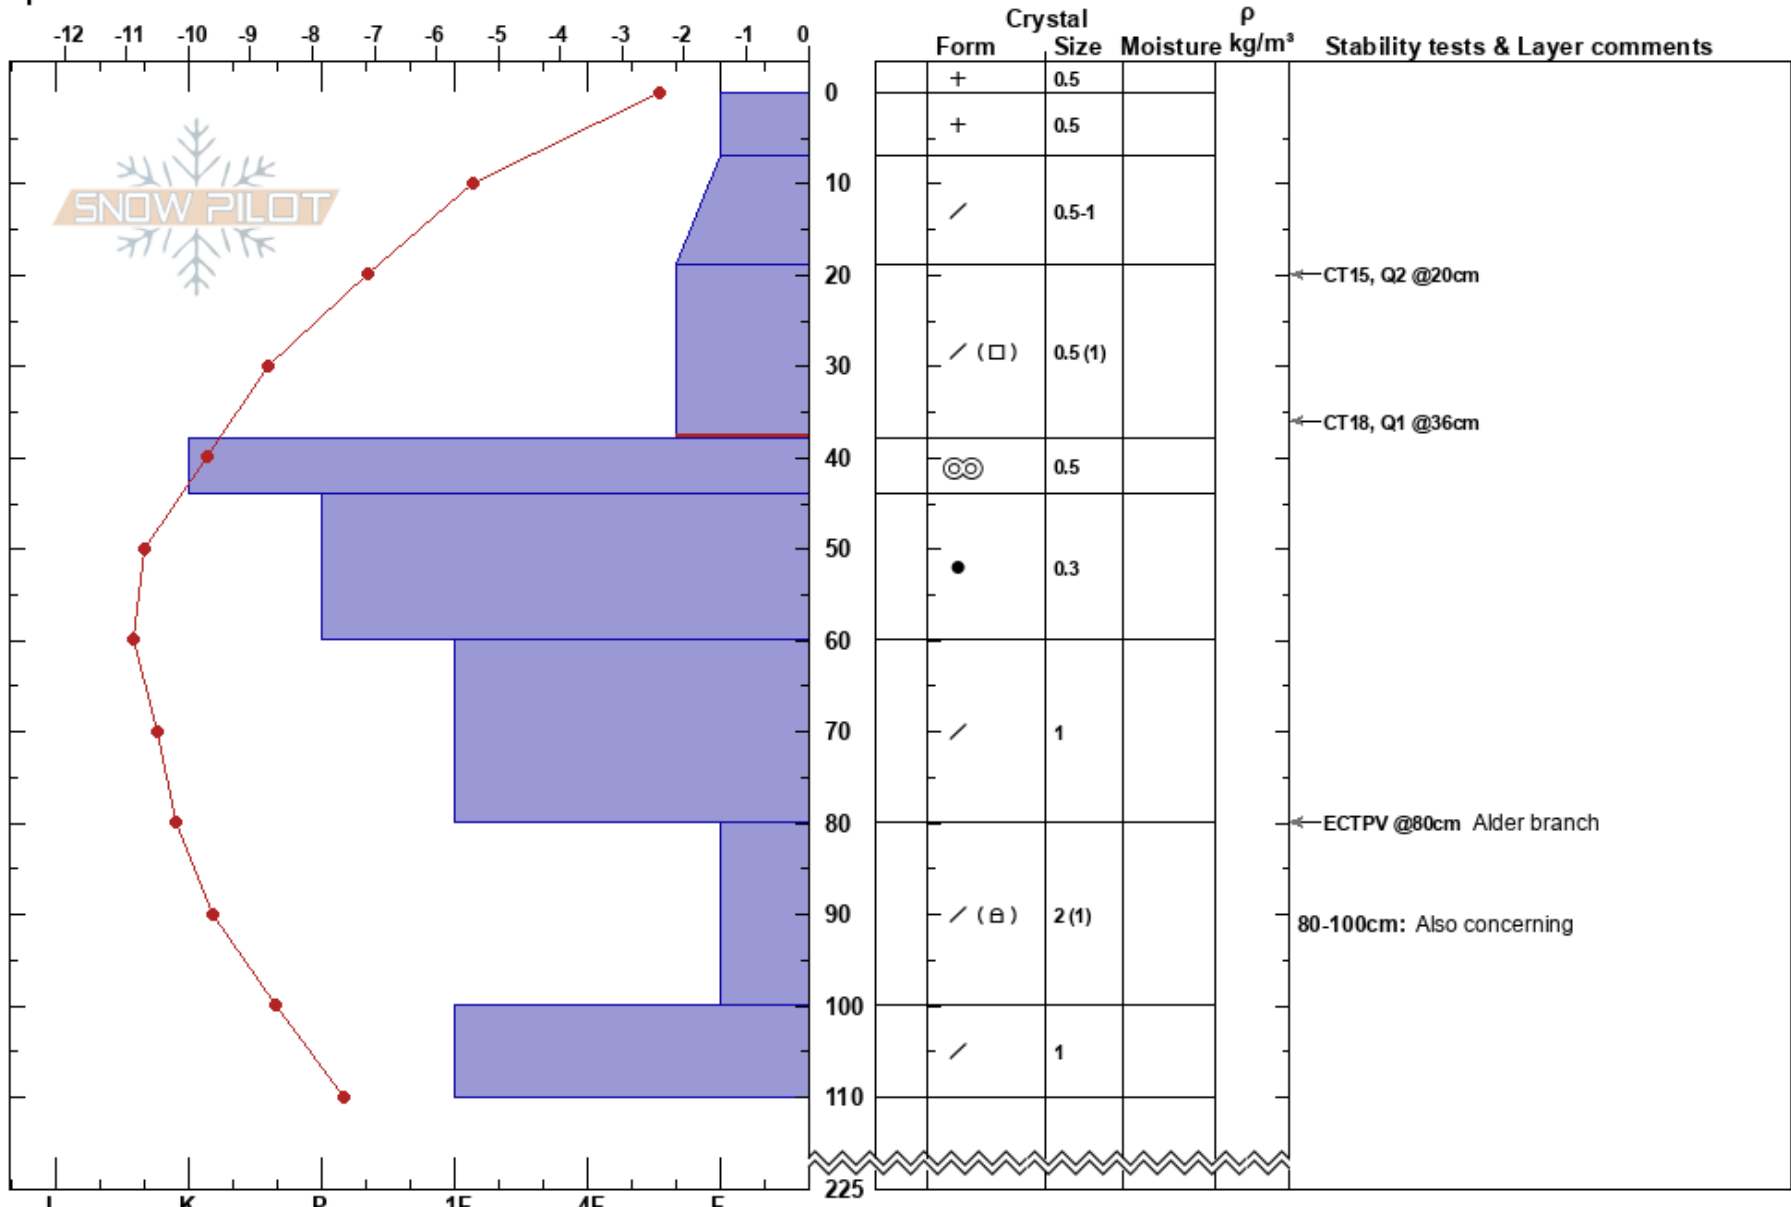

Worthington GL Basin  
 Chugach Range  
 AK  
 Elevation: 2250 ft  
 Aspect: S  
 Specifics:

Bec Bastian  
 03/18/2023 - 1:42pm  
 Co-ord: 61.17137N, -145.71372W  
 Slope Angle: 18°  
 Wind Loading: previous

Stability:  
 Air Temperature: -3°C  
 Sky Cover: OVC  
 Precipitation: S5  
 Wind: NE Light Breeze

HS:225  
 PF: 39  
 19-38cm: Problematic layer  
 80-100cm: Also concerning

Notes: