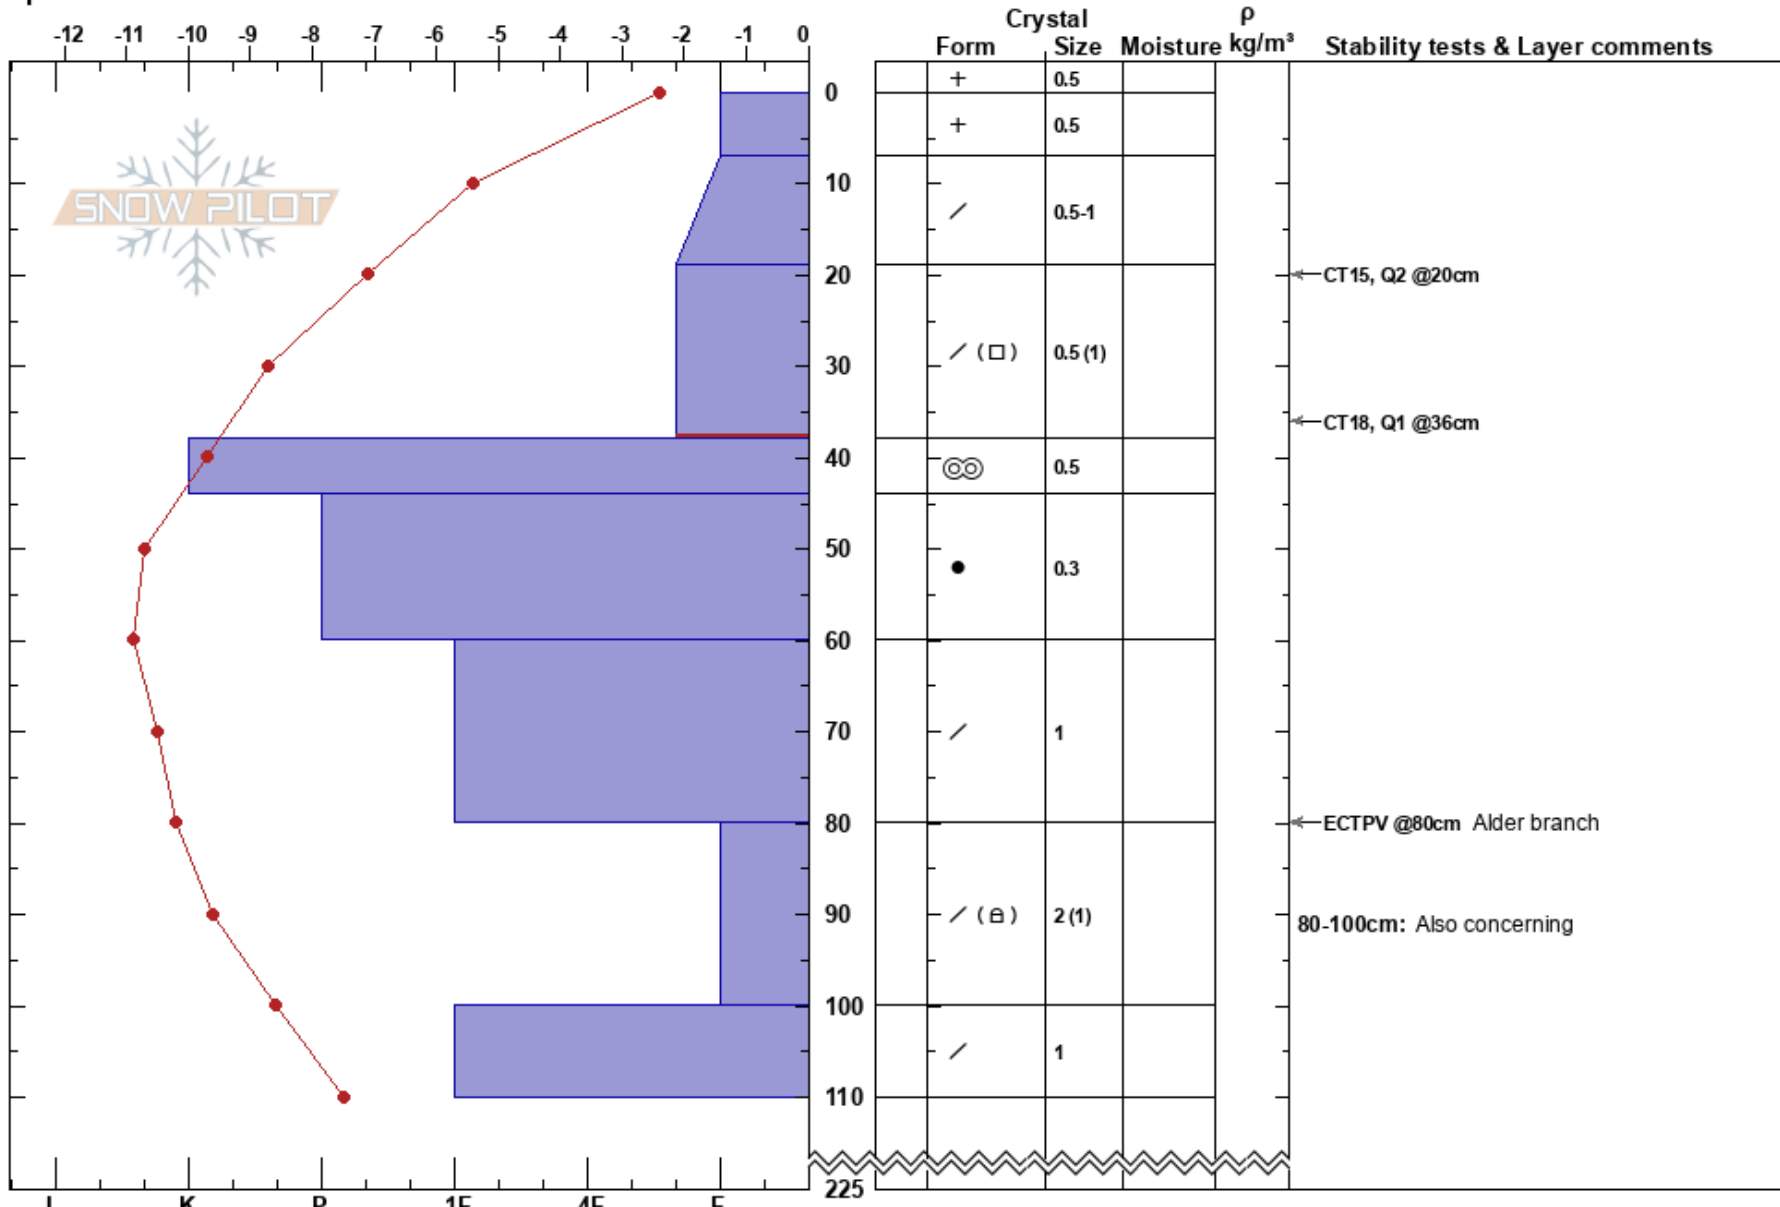

Worthington GL Basin
 Chugach Range
 AK
 Elevation: 2250 ft
 Aspect: S
 Specifics:

Bec Bastian
 03/18/2023 - 1:42pm
 Co-ord: 61.17137N, -145.71372W
 Slope Angle: 18°
 Wind Loading: previous

Stability: **HS:225**
 Air Temperature: -3°C **PF: 39**
 Sky Cover: OVC
 Precipitation: S5
 Wind: NE Light Breeze

19-38cm: Problematic layer
 80-100cm: Also concerning

Notes: