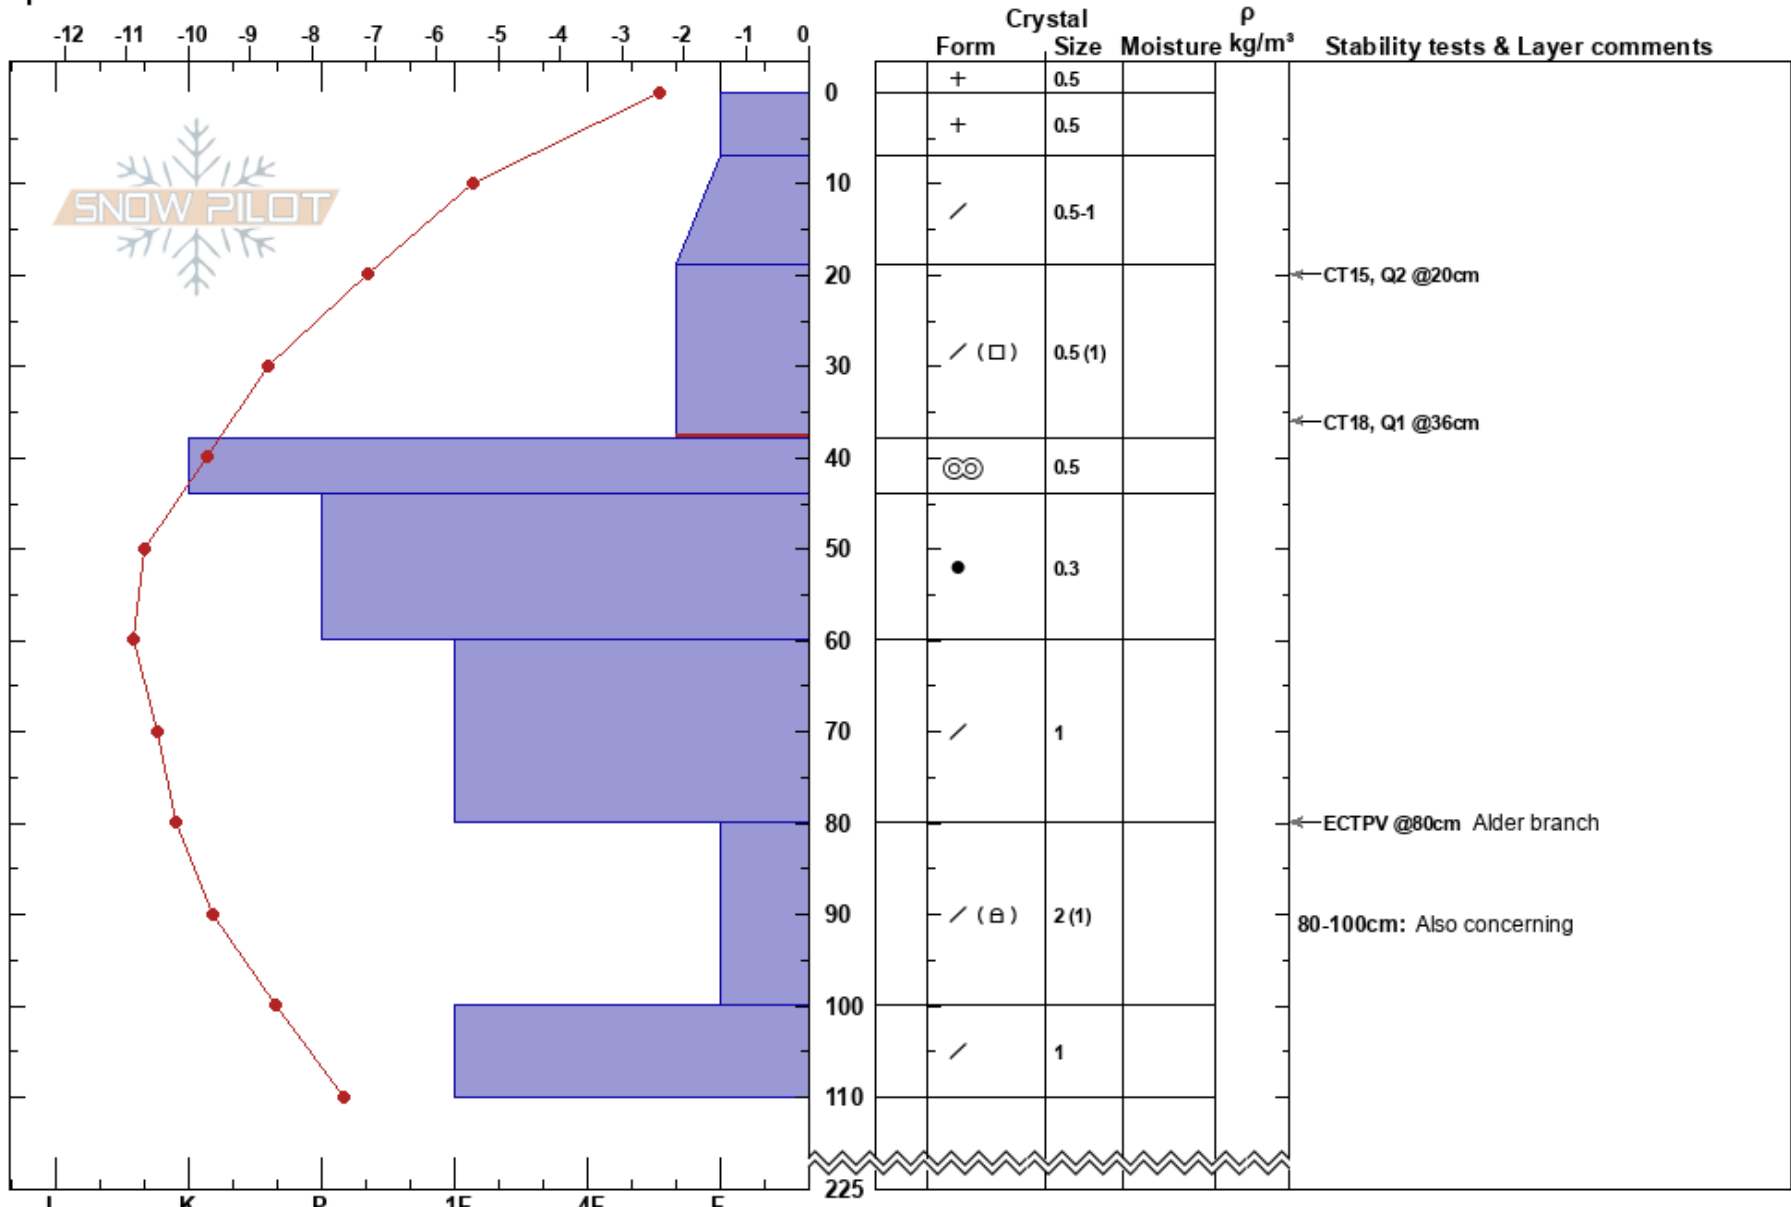

Worthington GL Basin
 Chugach Range
 AK
 Elevation: 2250 ft
 Aspect: S
 Specifics:

Bec Bastian
 03/18/2023 - 1:42pm
 Co-ord: 61.17137N, -145.71372W
 Slope Angle: 18°
 Wind Loading: previous

Stability:
 Air Temperature: -3°C
 Sky Cover: OVC
 Precipitation: S5
 Wind: NE Light Breeze

HS:225
 PF: 39
 19-38cm: Problematic layer
 80-100cm: Also concerning

Notes: