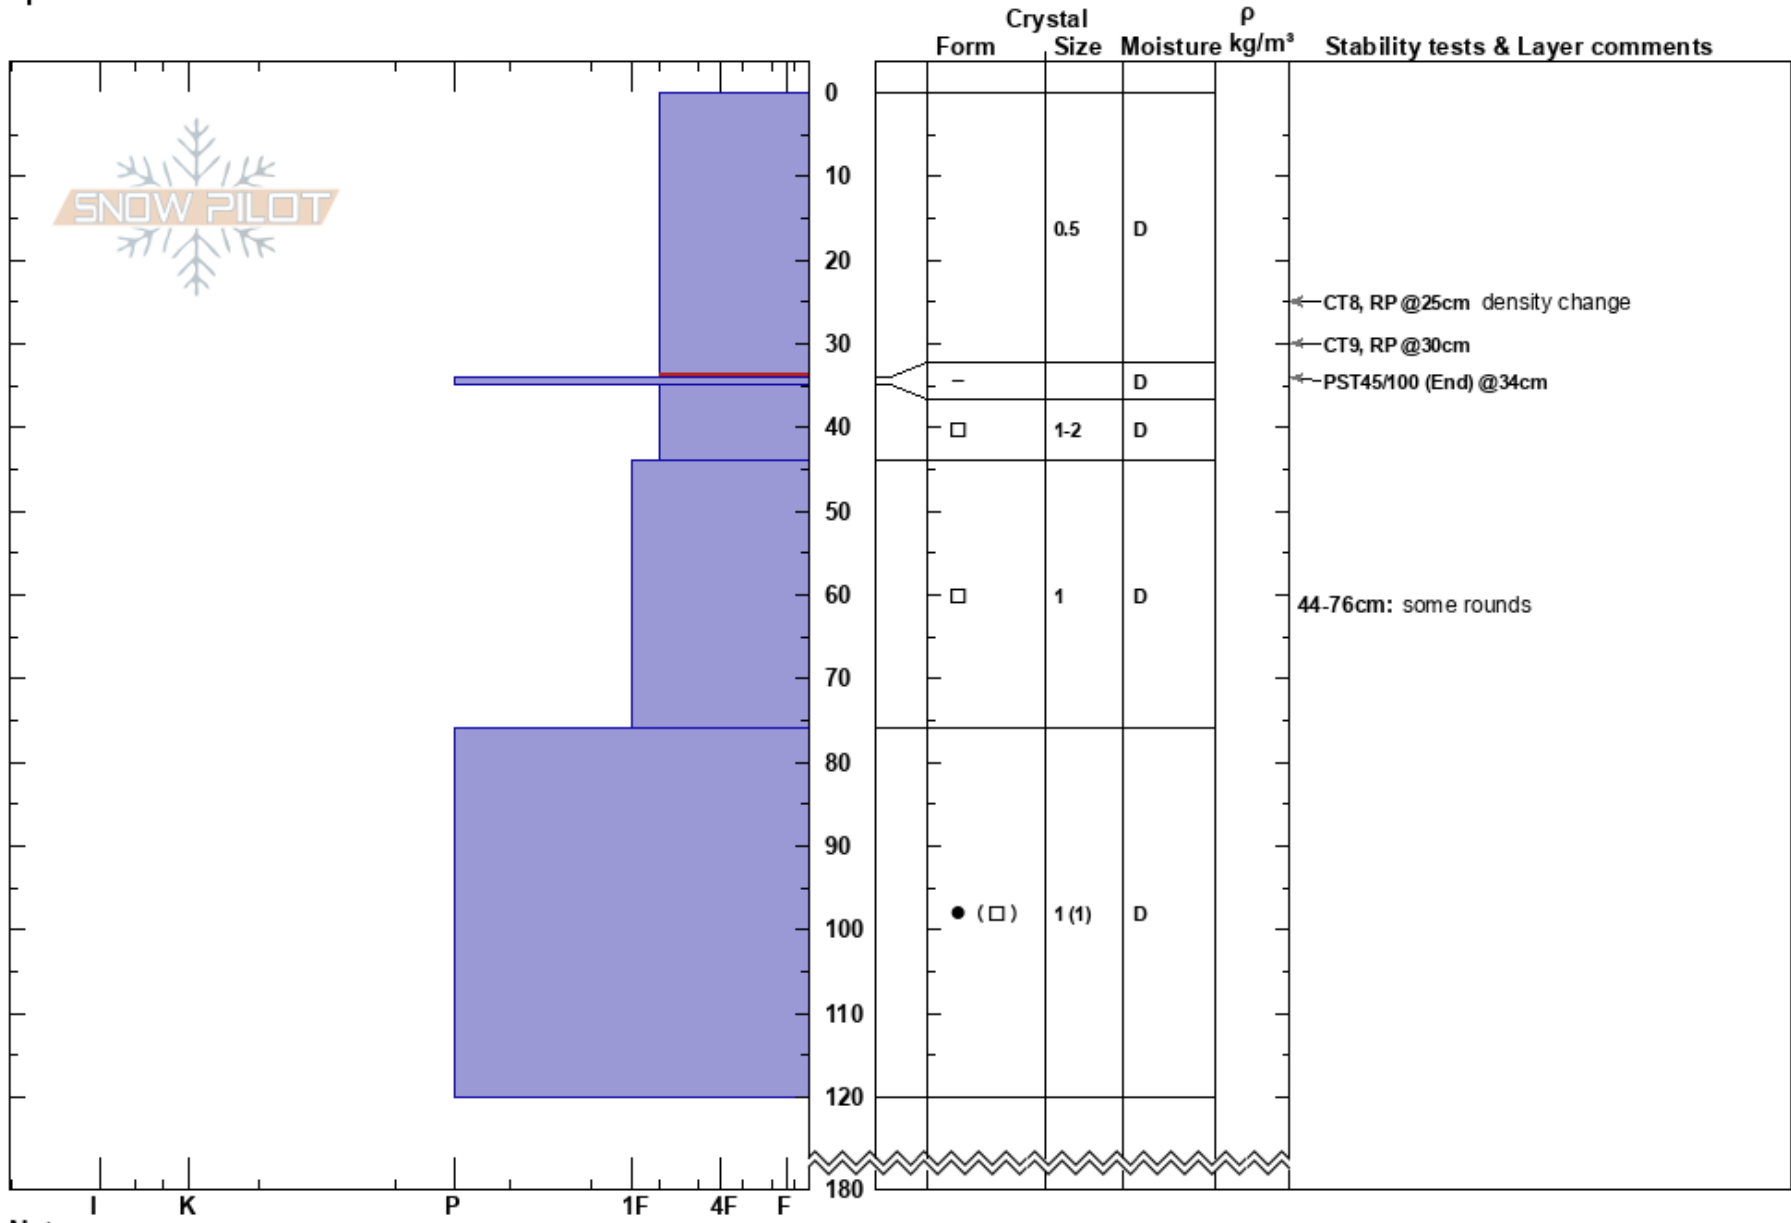

Worthington GI base
 Chugach Range
 AK
 Elevation: 2443 ft
 Aspect: 25°
 Specifics:

Joshua McDonald
 03/18/2023 - 4:43am
 Co-ord: 61.17281N, -145.71694W
 Slope Angle: 25°
 Wind Loading:

Stability: HS: 180
 Air Temperature: -3.9°C PF: 20 0-34cm: Problematic layer
 Sky Cover: OVC PS: 10 44-76cm: some rounds
 Precipitation: S-1
 Wind: NE Moderate

Notes: first snowfall after 3 week dry and windy period. 45cm new snow on top of windslab, crusts and scoured snow.