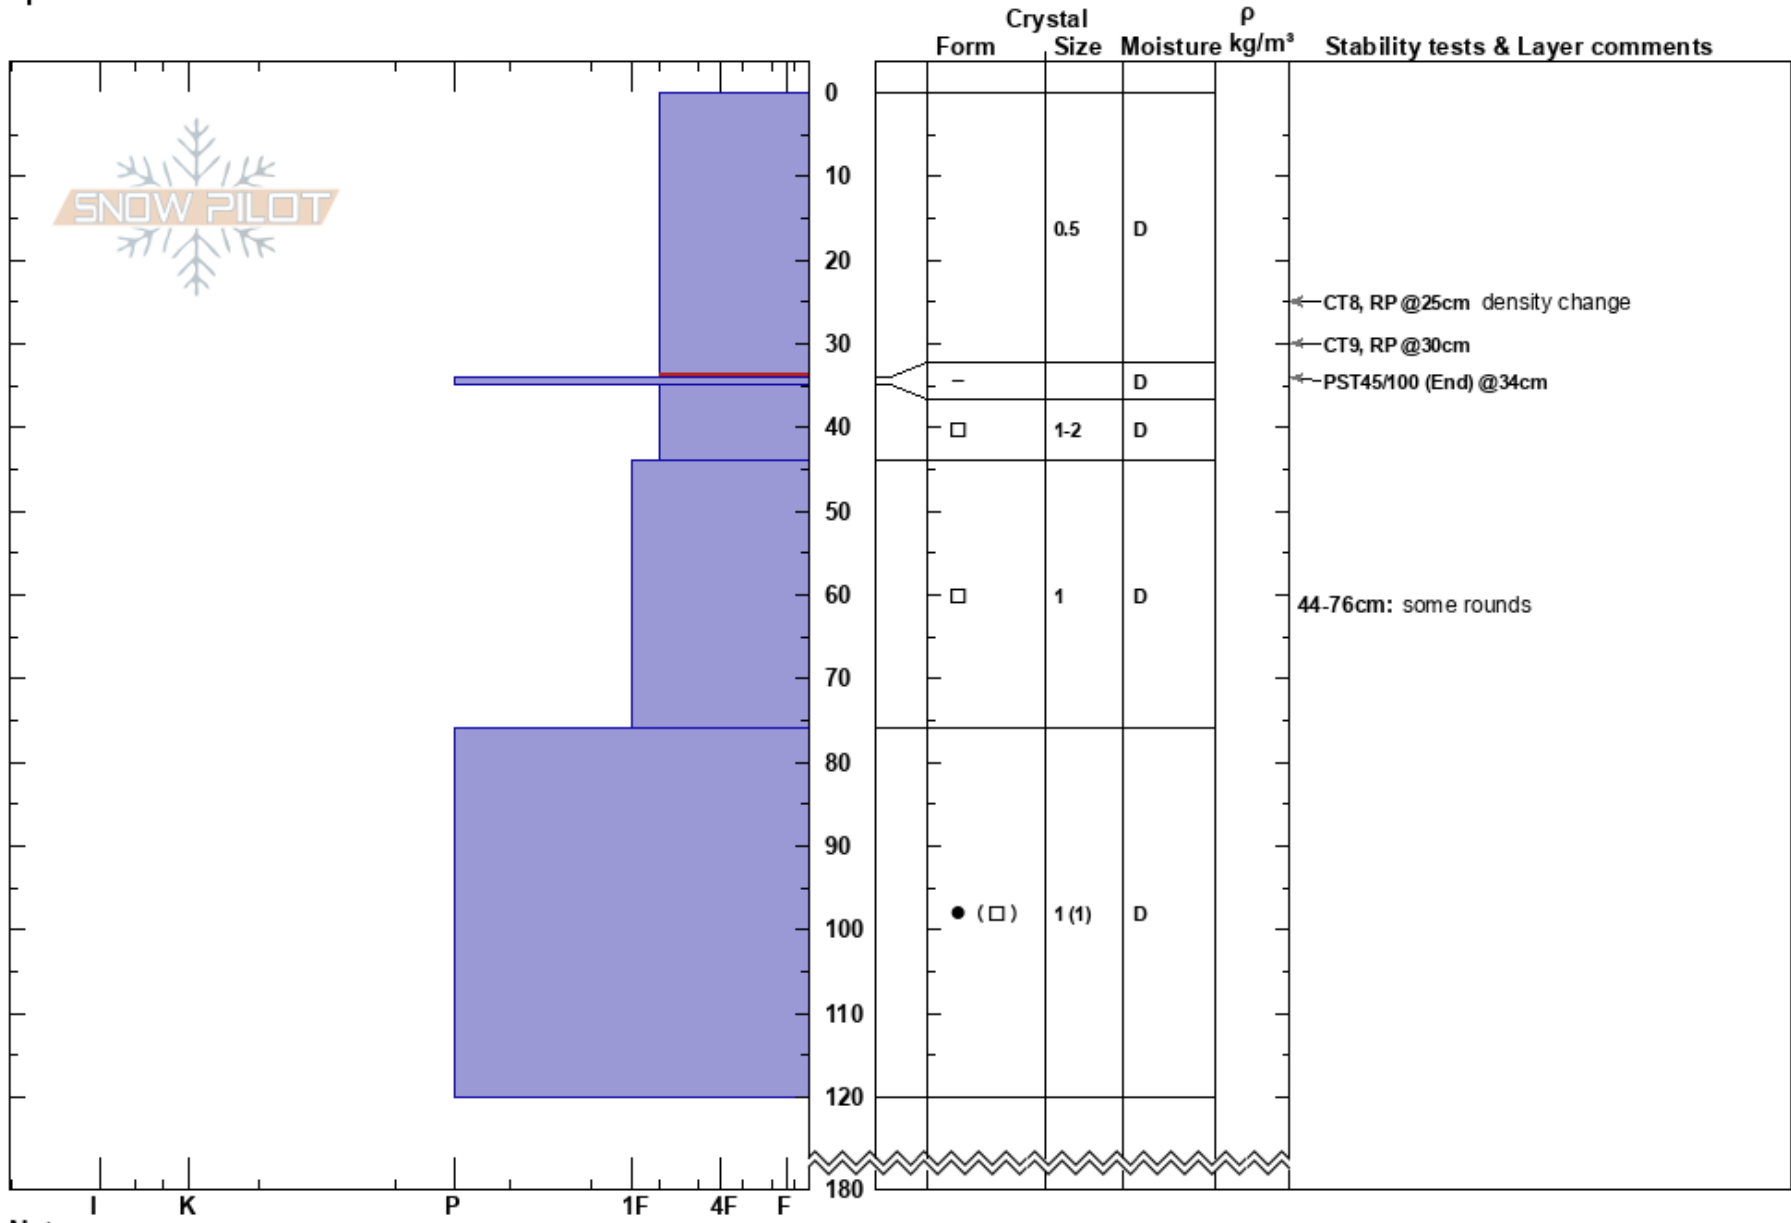

Worthington GI base
 Chugach Range
 AK
 Elevation: 2443 ft
 Aspect: 25°
 Specifics:

Joshua McDonald
 03/18/2023 - 4:43am
 Co-ord: 61.17281N, -145.71694W
 Slope Angle: 25°
 Wind Loading:

Stability: **HS: 180**
 Air Temperature: -3.9°C **PF: 20**
 Sky Cover: OVC **PS: 10**
 Precipitation: S-1
 Wind: NE Moderate
 0-34cm: Problematic layer
 44-76cm: some rounds

Notes: first snowfall after 3 week dry and windy period. 45cm new snow on top of windslab, crusts and scoured snow.