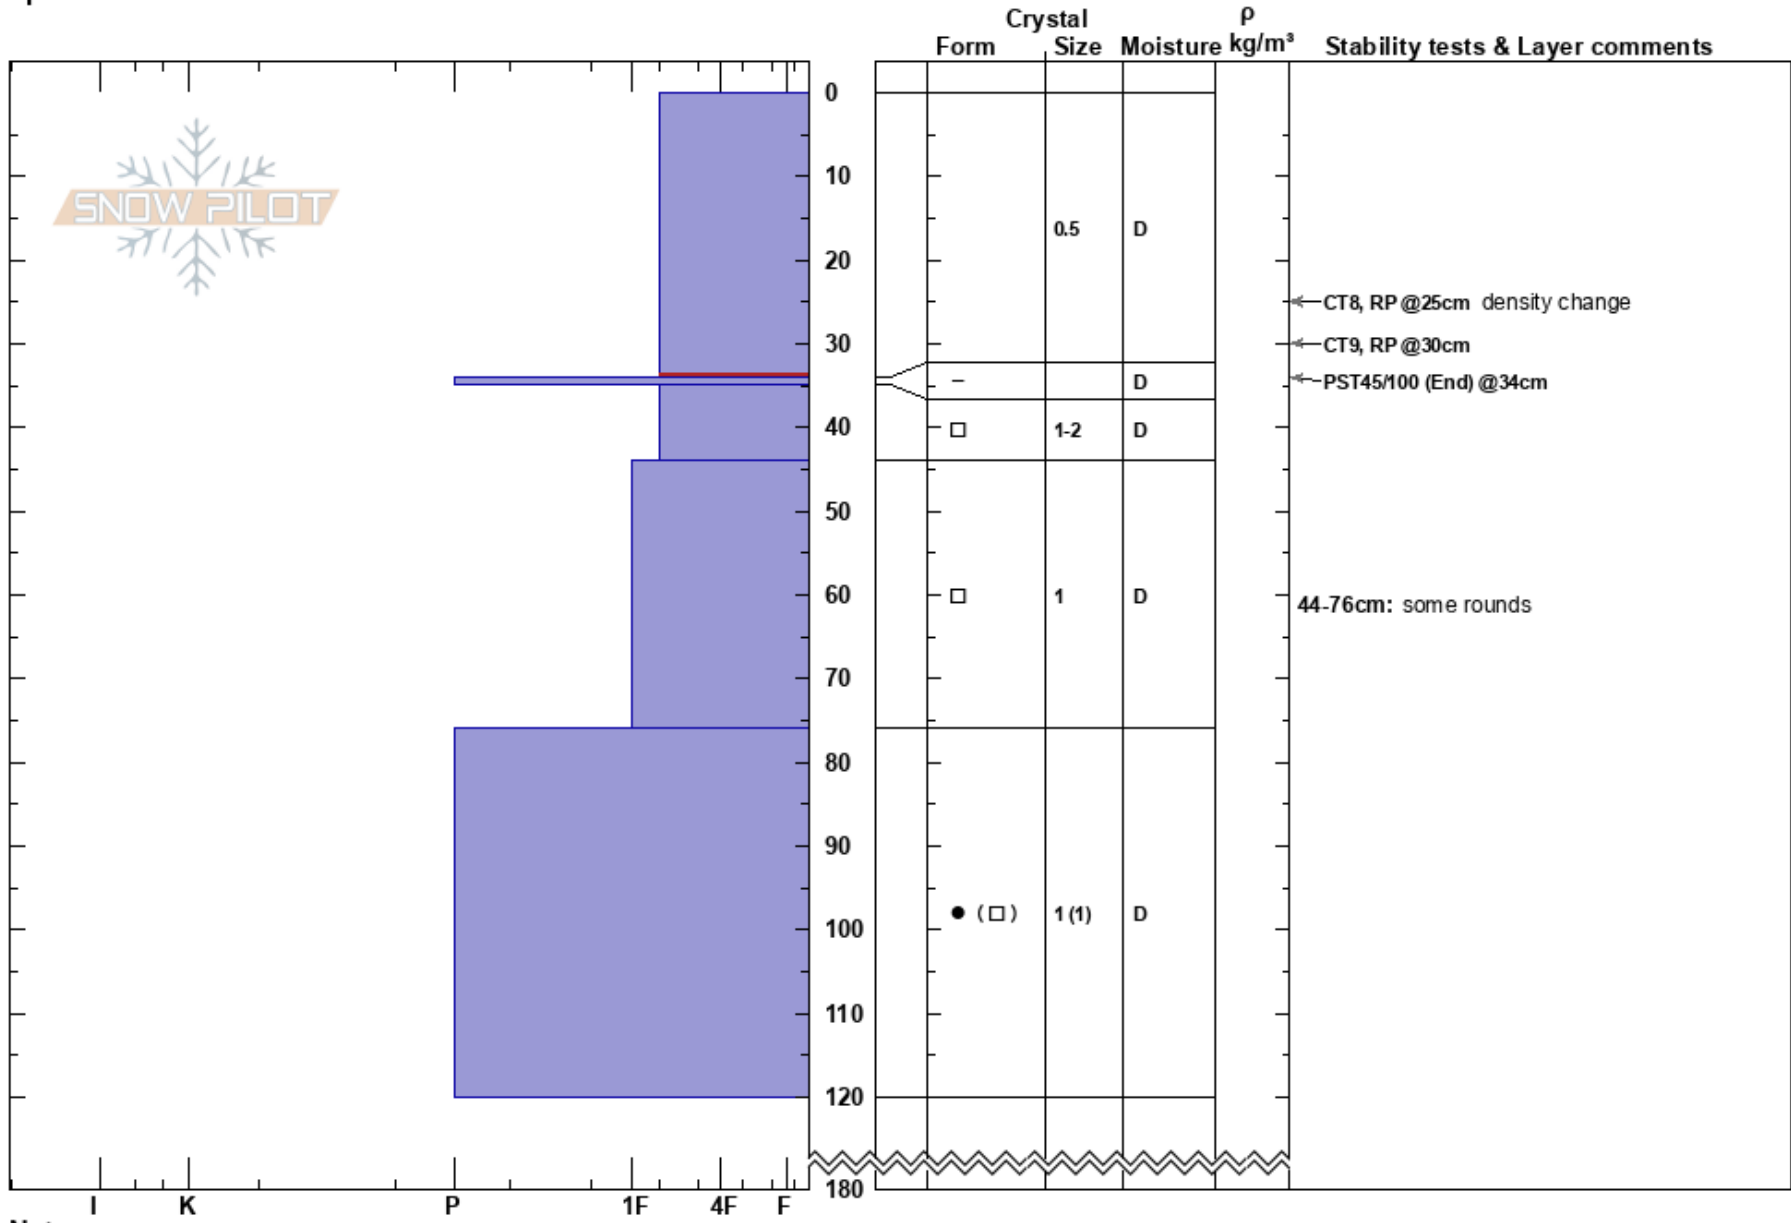

Worthington GI base
 Chugach Range
 AK
 Elevation: 2443 ft
 Aspect: 25°
 Specifics:

Joshua McDonald
 03/18/2023 - 4:43am
 Co-ord: 61.17281N, -145.71694W
 Slope Angle: 25°
 Wind Loading:

Stability: **HS: 180**
 Air Temperature: -3.9°C **PF: 20**
 Sky Cover: OVC **PS: 10**
 Precipitation: S-1
 Wind: NE Moderate
 Layer Notes:
 0-34cm: Problematic layer
 44-76cm: some rounds

Notes: first snowfall after 3 week dry and windy period. 45cm new snow on top of windslab, crusts and scoured snow.