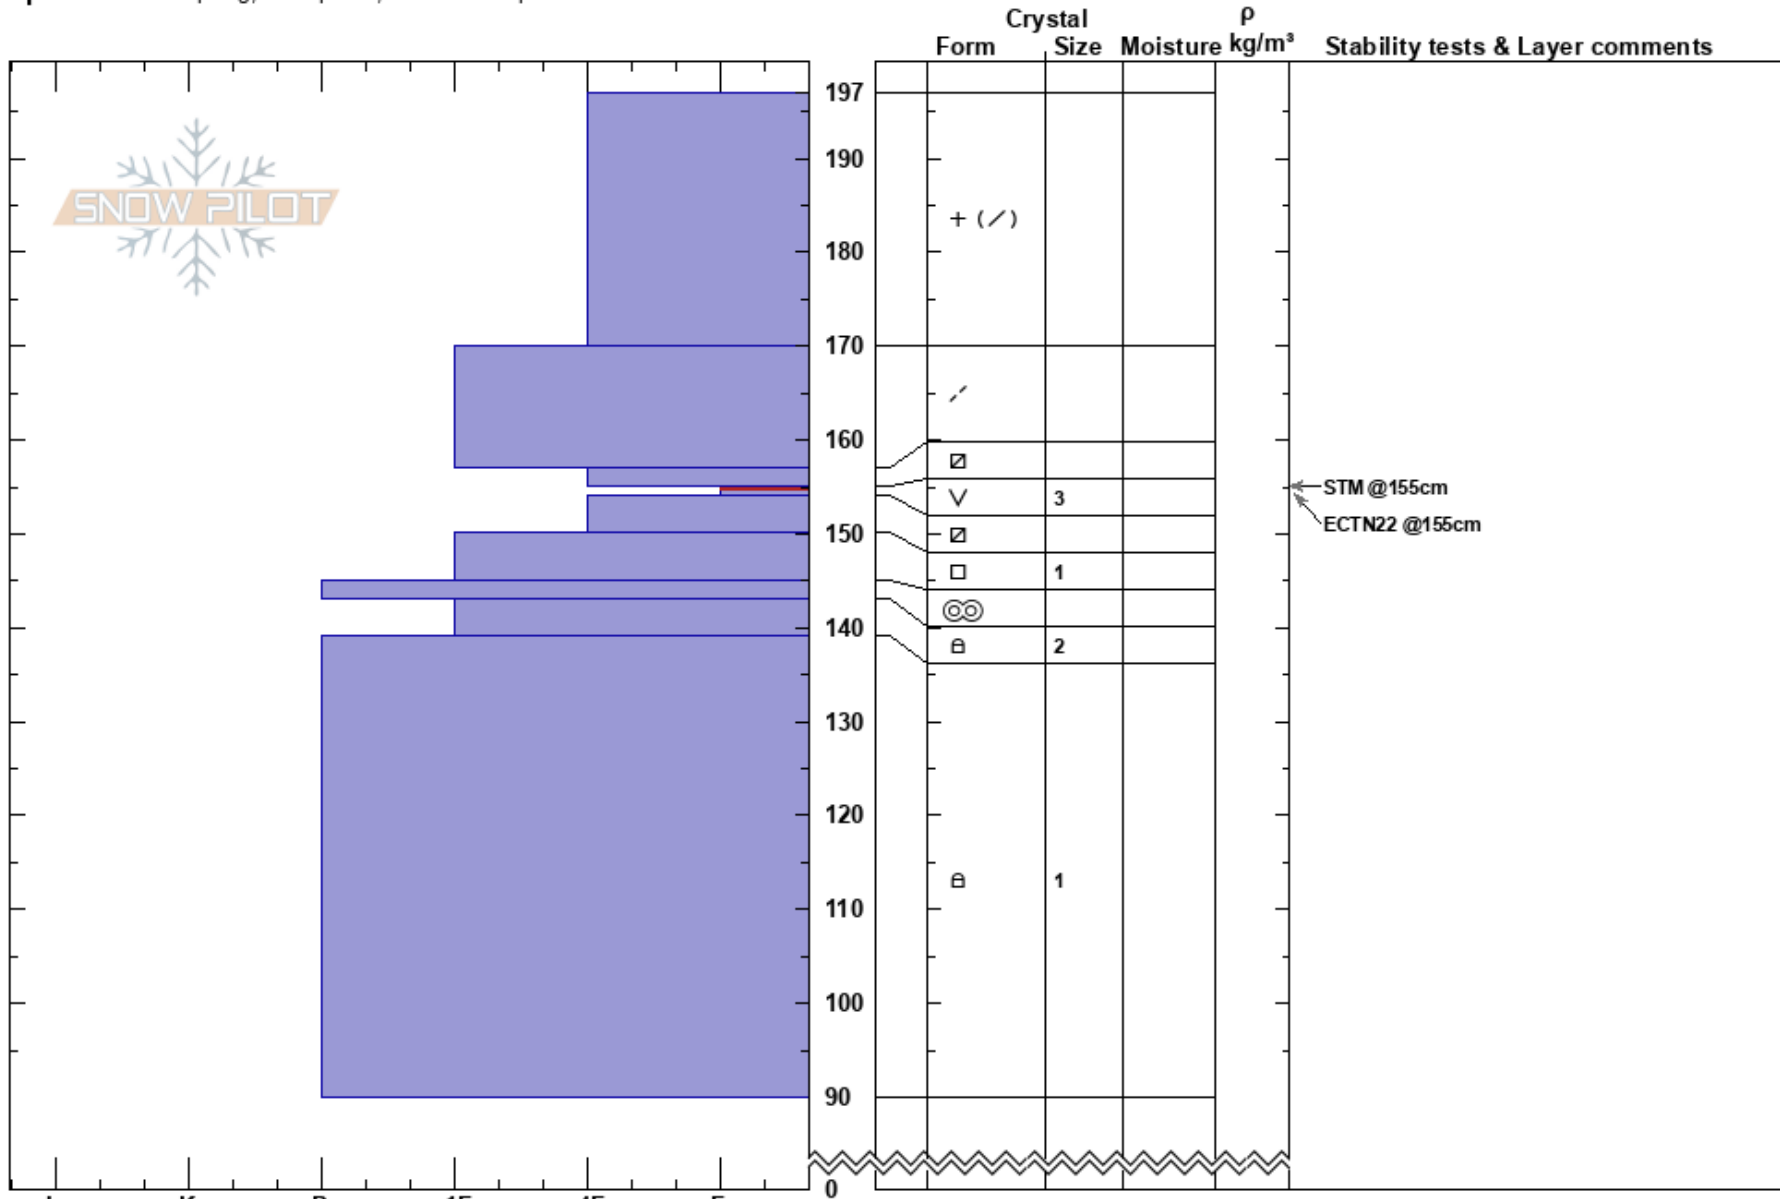

Nadahini  
Takshanuk Mountains  
AK

Erik Stevens  
03/18/2023 - 3:00pm  
Co-ord: 59.70027N, -136.64951W  
Slope Angle: 15°  
Wind Loading: previous

Stability:  
Air Temperature:  
Sky Cover: FEW  
Precipitation:  
Wind: S Light Breeze

HS: 197  
Layer Notes:  
155-154cm: Problematic layer

Elevation: 4600 ft  
Aspect: NE  
Specifics: Collapsing, widespread; We skied slope

Notes: