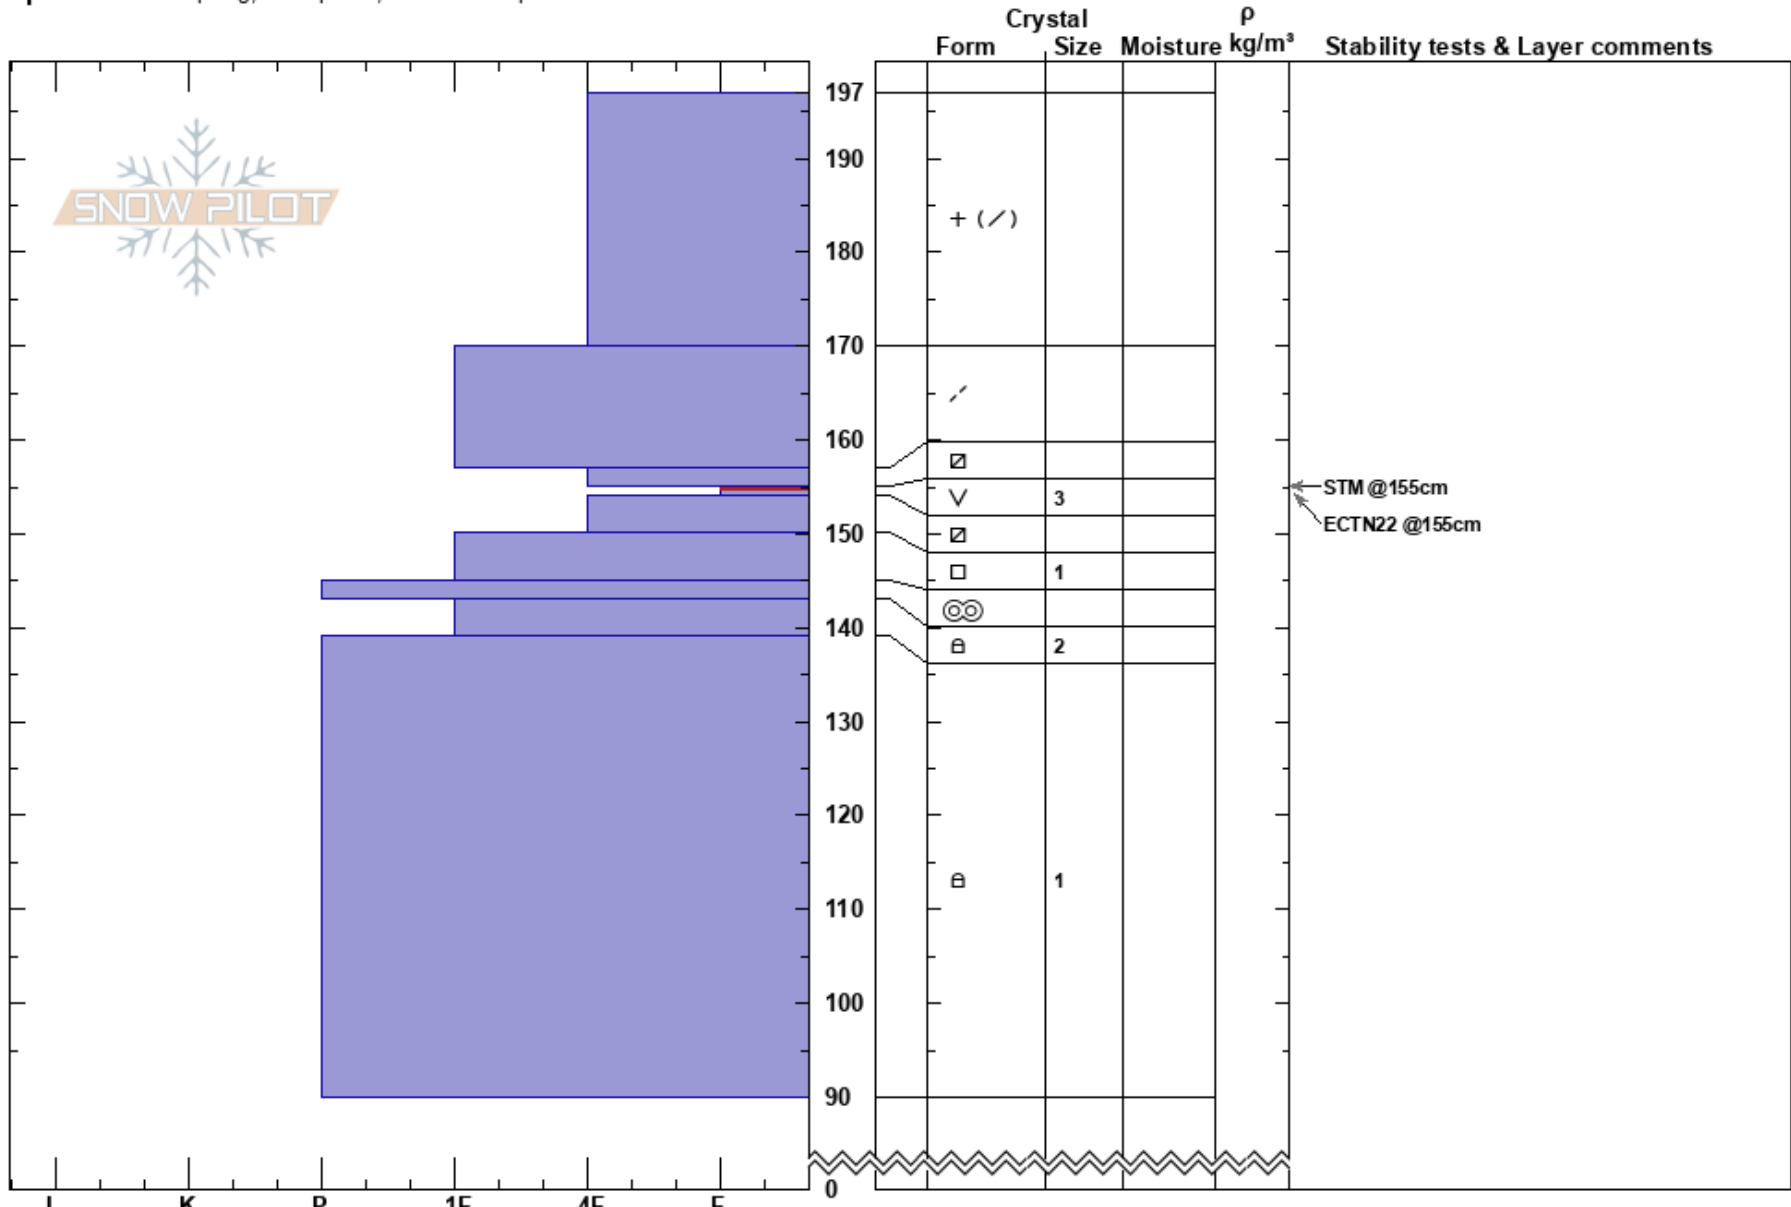

Nadahini  
Takshanuk Mountains  
AK

Erik Stevens  
03/18/2023 - 3:00pm  
Co-ord: 59.70027N, -136.64951W  
Slope Angle: 15°  
Wind Loading: previous

Stability: **HS: 197**  
Air Temperature: 155-154cm: Problematic layer  
Sky Cover: FEW  
Precipitation:  
Wind: S Light Breeze

Elevation: 4600 ft  
Aspect: NE  
Specifics: Collapsing, widespread; We skied slope

Notes: