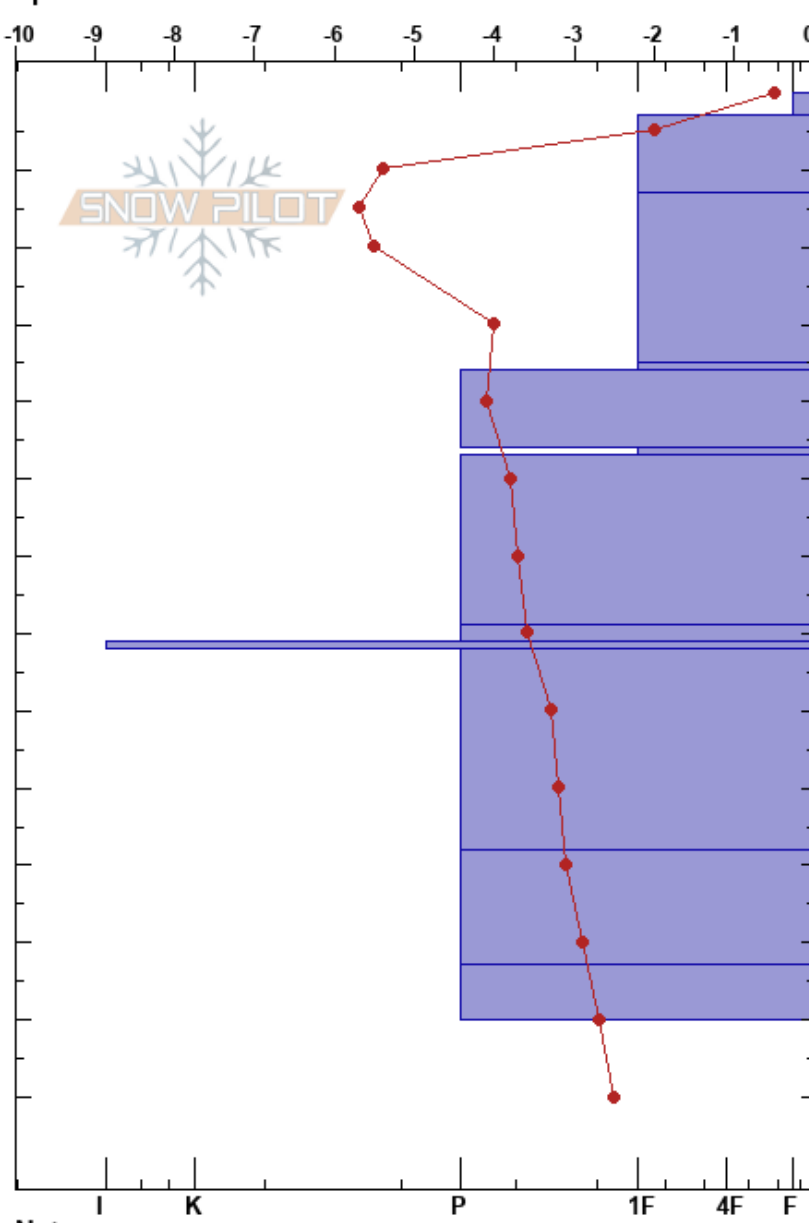

Silver Hill
 Silver Valley Area
 ID
 Elevation: 6073 ft
 Aspect: E
 Specifics:

Emma Dundas
 03/17/2023 - 11:12am
 Co-ord: 47.46928N, -116.13074W
 Slope Angle: 23°
 Wind Loading:

Stability:
 Air Temperature: 2.4°C
 Sky Cover: CLR
 Precipitation: NO
 Wind: Calm
 HS:215
 PF: 38
 PS: 8
 46-47cm: Problematic layer

Form	Crystal Size	Moisture	ρ kg/m ³	Stability tests & Layer comments
∇	3			
/	1-2			
●	2			
●	1			← ECTN22 @20cm ← CT12 @20cm
●	1			← CT21 @31cm
⊖				
●	1-2			← CT21 @40cm ← CT24 @42cm
∇	1			← ECTP23 @47cm
●	1-2			
⊗	2-4			
■				
●	2			
●	1			
⊖	1			