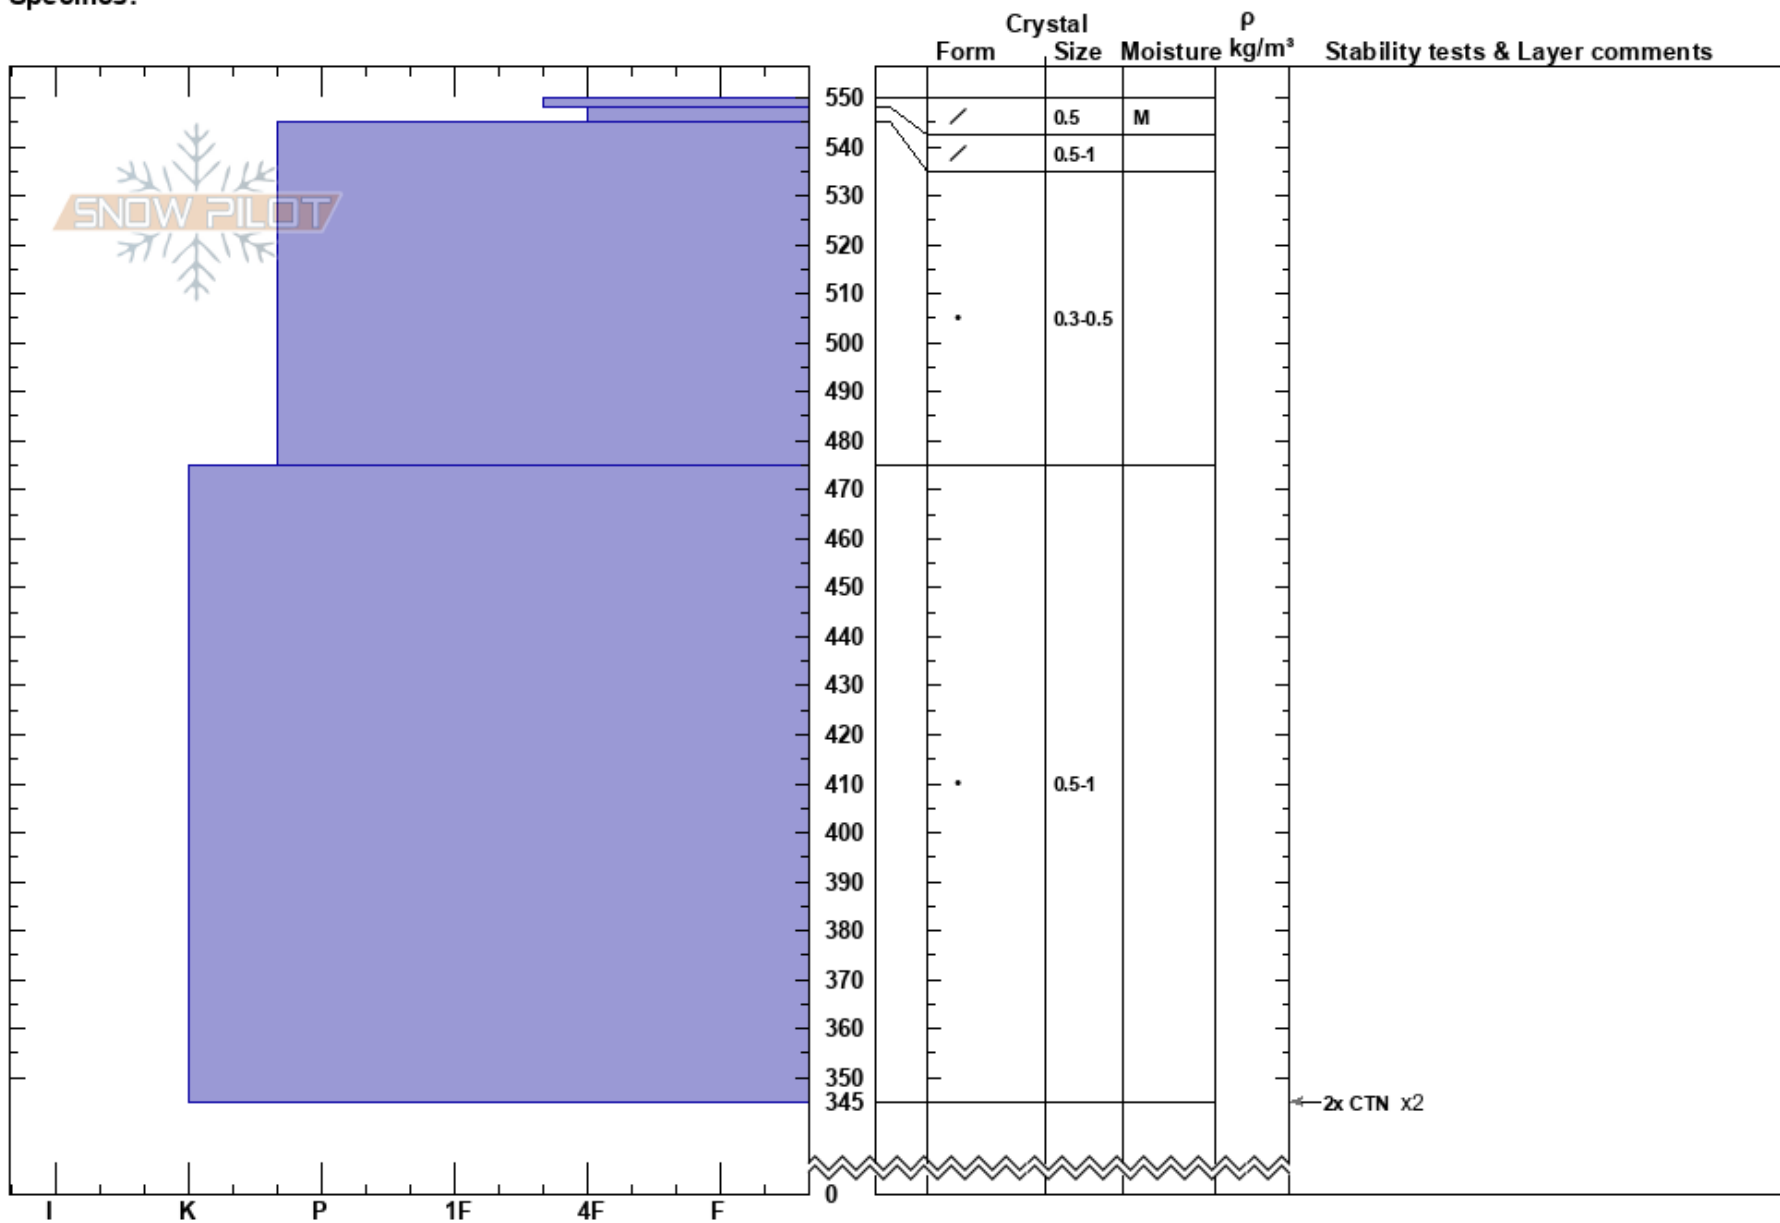

Km 6  
 Northern Rockies  
 BC  
 Elevation: 1257 m  
 Aspect: SE  
 Specifics:

Grant Henarie  
 18/03/2023 - 12:20  
 Co-ord:  
 Slope Angle: 25°  
 Wind Loading: previous

Stability:  
 Air Temperature: 7°C  
 Sky Cover: CLR  
 Precipitation: NO  
 Wind: SW Light Breeze

HS: 550  
 PF: 10 548-545cm: Problematic layer  
 PS: 5

Notes: HS was 550cm+ at this location