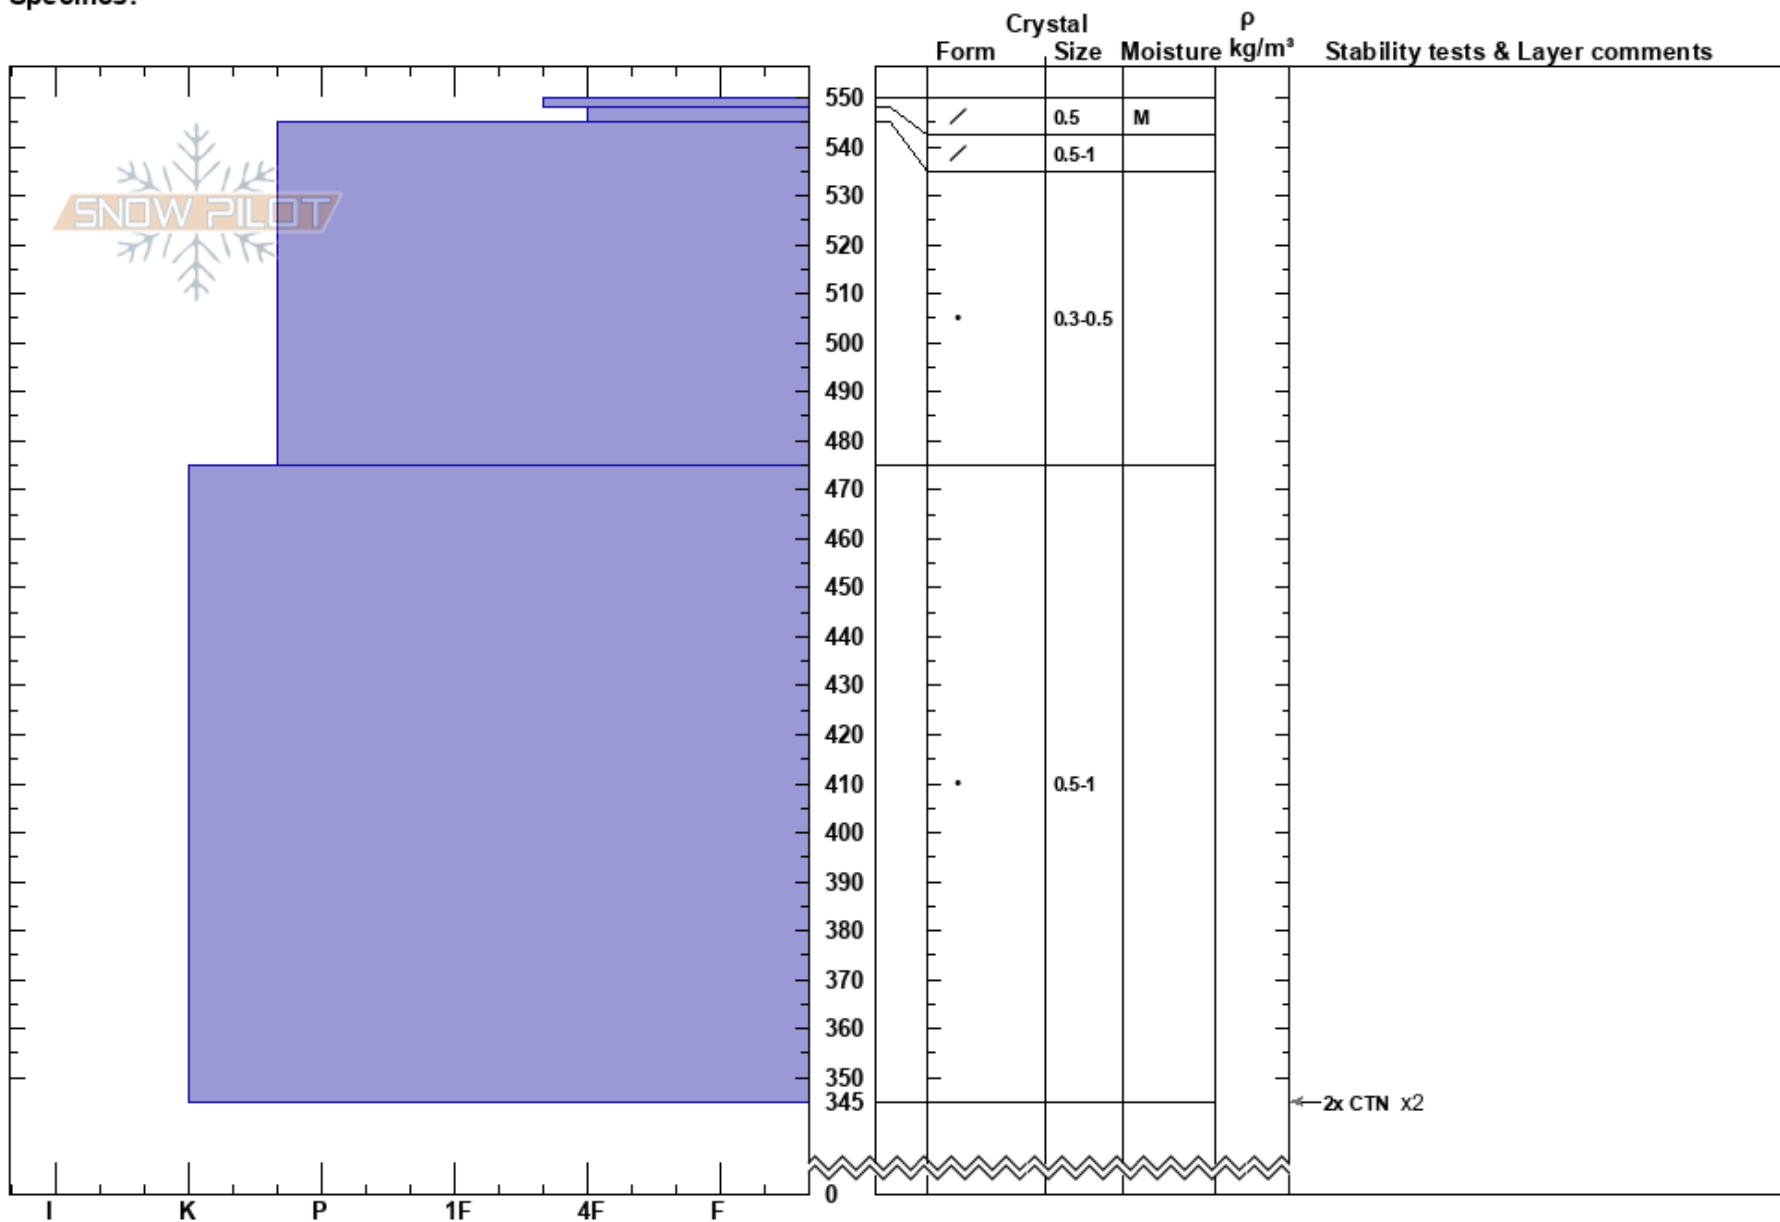

Km 6
 Northern Rockies
 BC
Elevation: 1257 m
Aspect: SE
Specifics:

Grant Henarie
 18/03/2023 - 12:20
Co-ord:
Slope Angle: 25°
Wind Loading: previous

Stability:
Air Temperature: 7°C
Sky Cover: CLR
Precipitation: NO
Wind: SW Light Breeze

HS: 550
PF: 10 548-545cm: Problematic layer
PS: 5

Notes: HS was 550cm+ at this location