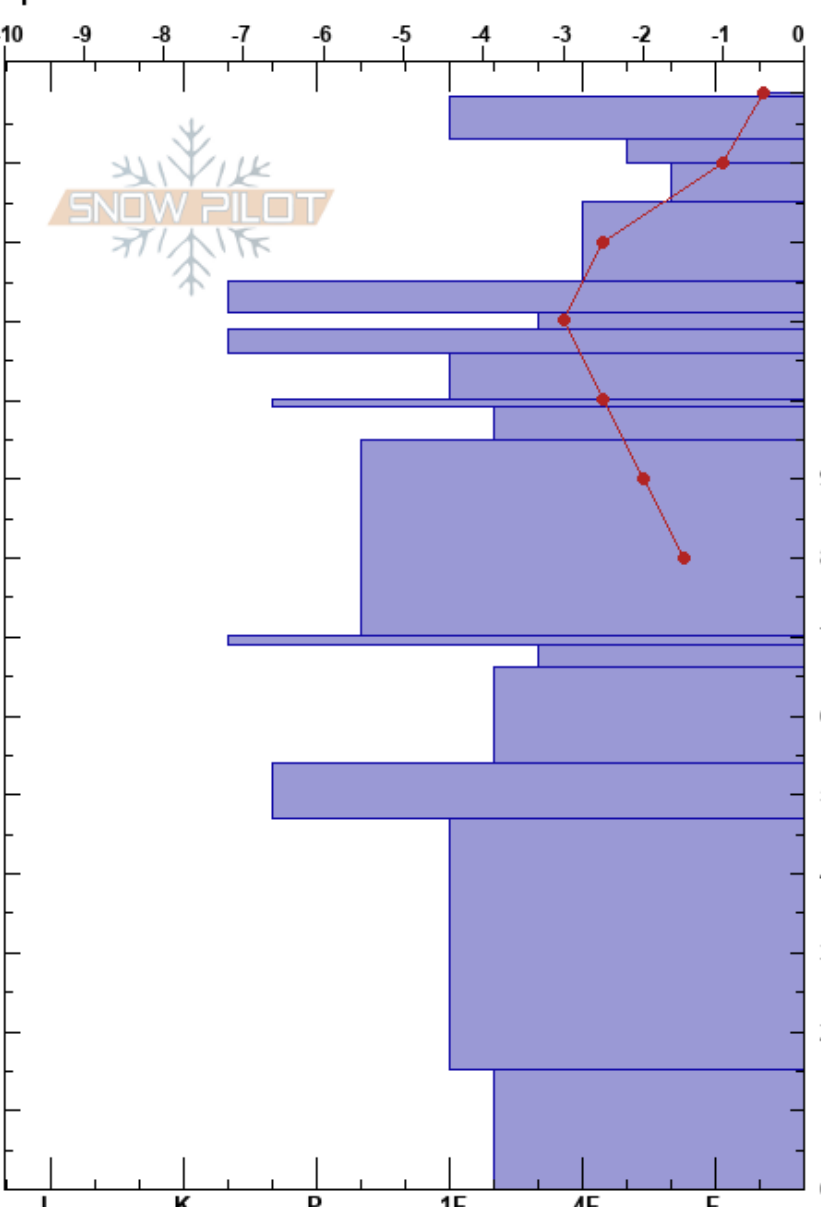

Texas Meadow, low SE
 Bridger Range
 MT
 Elevation: 7622 ft
 Aspect: 125°
 Specifics:

Alex Marienthal
 03/18/2023 - 3:00pm
 Co-ord: 45.83964N, -110.93243W
 Slope Angle: 27°
 Wind Loading: no

Stability: Good
 Air Temperature:
 Sky Cover: CLR
 Precipitation: NO
 Wind: S Light Breeze

HS: 139
 Layer Notes:
 47-15cm: Problematic layer

Height (cm)	Crystal		ρ kg/m ³	Stability tests & Layer comments
	Form	Size		
139	☐	0.5-1	D	
130	⊙⊙		M-W	
	/		D-M	
120	* r (/)		D	
	⊗	2-4	D	
110	⊙⊙			← ECTN21 @115cm
	/ (+)			← CT24, Q3 @115cm
	⊙⊙			← CT23, Q3 @115cm
100	●	0.3		← ECTN26 @106cm
	⊙⊙			
90	●	1		
80	●	0.5-1		
70	⊙⊙			← CT27, Q3 @69cm
	☐ (B)	2		
60	B	1-2		
50	B	1.5		
40				
30	B	2-3		
20				
10	☐ (B)	2-4		← CT25, Q2 @15cm Sudden Collapse ← CT28, Q2 @15cm SC
0				