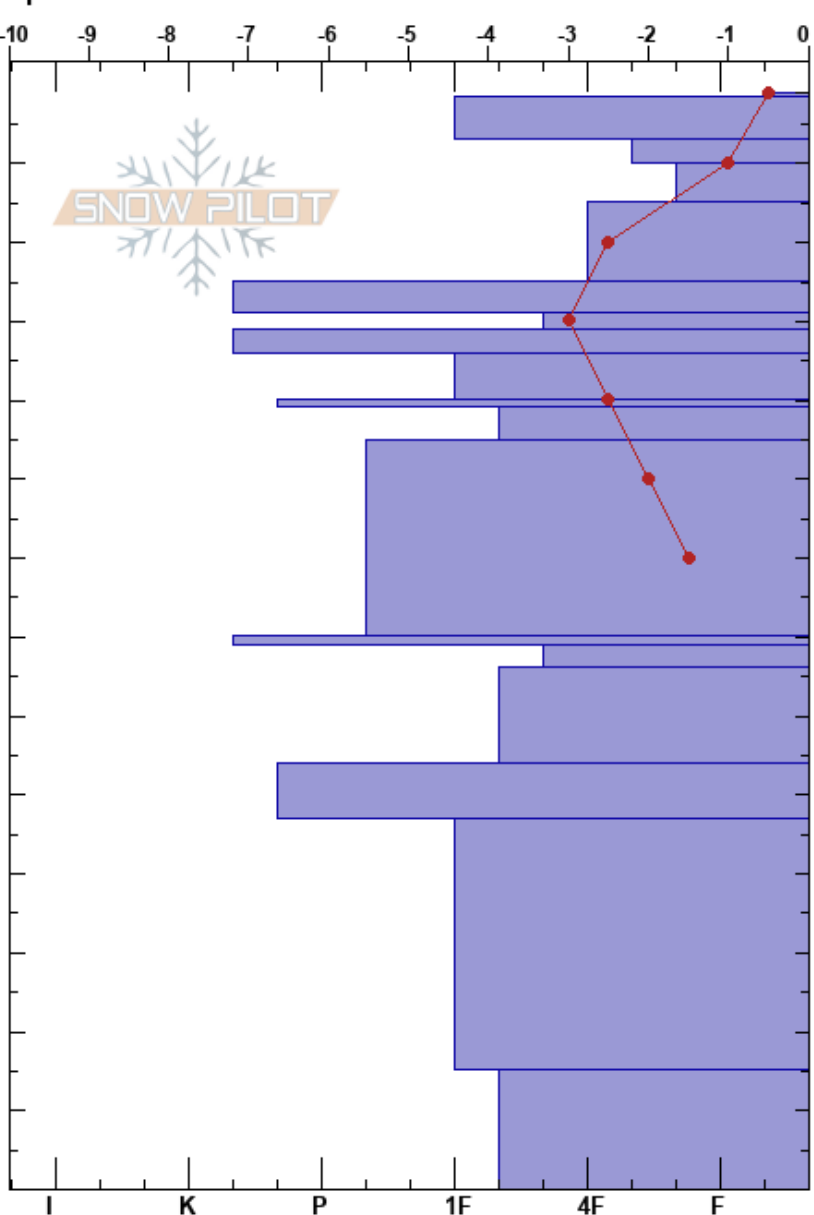

Texas Meadow, low SE
 Bridger Range
 MT
 Elevation: 7622 ft
 Aspect: 125°
 Specifics:

Alex Marienthal
 03/18/2023 - 3:00pm
 Co-ord: 45.83964N, -110.93243W
 Slope Angle: 27°
 Wind Loading: no

Stability: Good
 Air Temperature:
 Sky Cover: CLR
 Precipitation: NO
 Wind: S Light Breeze

HS: 139
 Layer Notes:
 47-15cm: Problematic layer

Height (cm)	Crystal		Moisture	ρ kg/m ³	Stability tests & Layer comments
	Form	Size			
139	☐	0.5-1	D		
130	⊙⊙		M-W		
	/		D-M		
120	* r (/)		D		
	⊗	2-4	D		
110	⊙⊙				← ECTN21 @115cm
	/ (+)				← CT24, Q3 @115cm
	⊙⊙				← CT23, Q3 @115cm
100	●	0.3			← ECTN26 @106cm
	⊙⊙				
90	●	1			
80	●	0.5-1			
70	⊙⊙				← CT27, Q3 @69cm
	☐ (B)	2			
60	B	1-2			
50	B	1.5			
40					
30	B	2-3			
20					
10	☐ (B)	2-4			← CT25, Q2 @15cm Sudden Collapse ← CT28, Q2 @15cm SC
0					