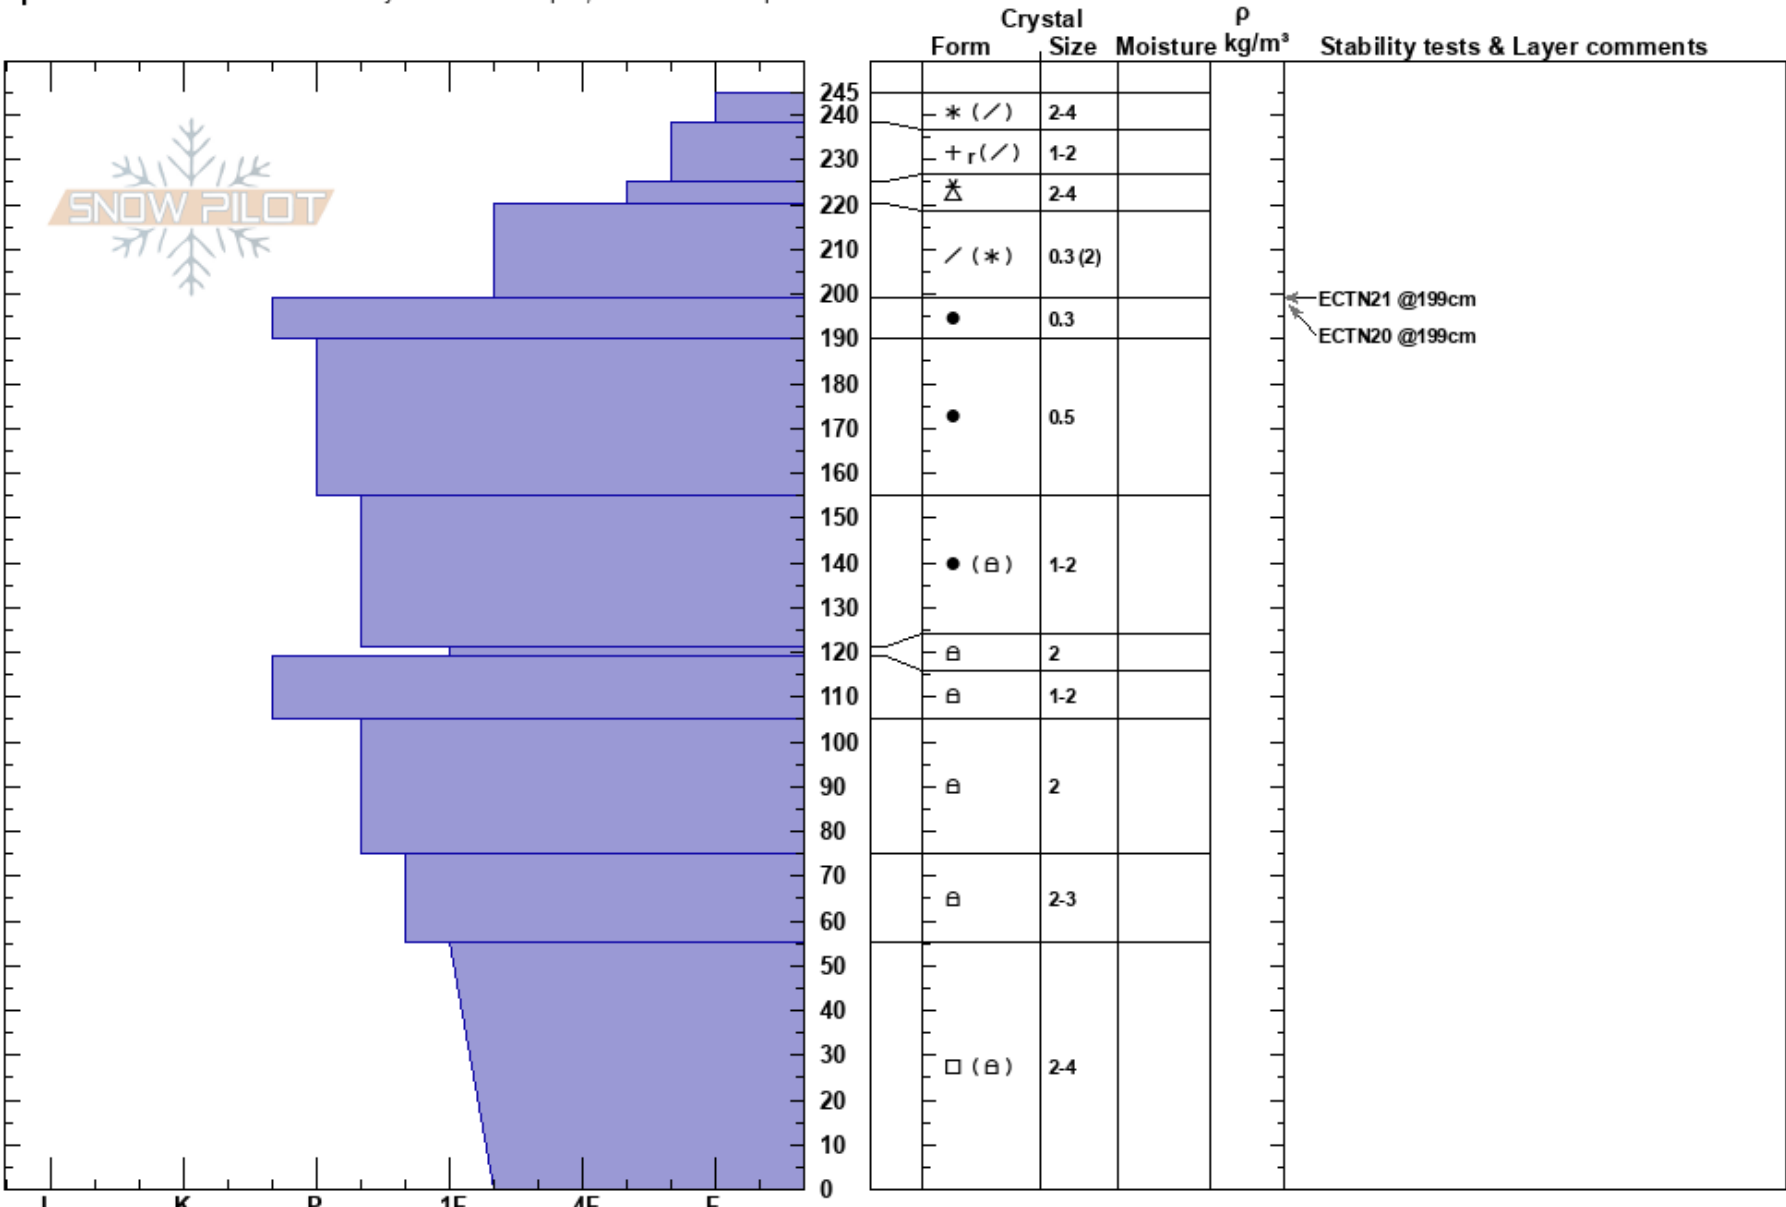

Texas Meadow, high NE
 Bridger Range
 MT
 Elevation: 7735 ft
 Aspect: 40°
 Specifics: Recent avalanche activity on different slopes; Ski tracks on slope

Alex Marienthal
 03/18/2023 - 1:45pm
 Co-ord: 45.84114N, -110.93492W
 Slope Angle: 35°
 Wind Loading: previous

Stability: Good
 Air Temperature: -3.5°C
 Sky Cover: CLR
 Precipitation: NO
 Wind: Calm
 HS: 245
 PF: 35
 PS: 15
 225-220cm: Problematic layer

Notes: Recent avalanches on different slopes were dry loose involving 4-8" of recent snow, 1-3 days old. Many skier triggered, a few natural.