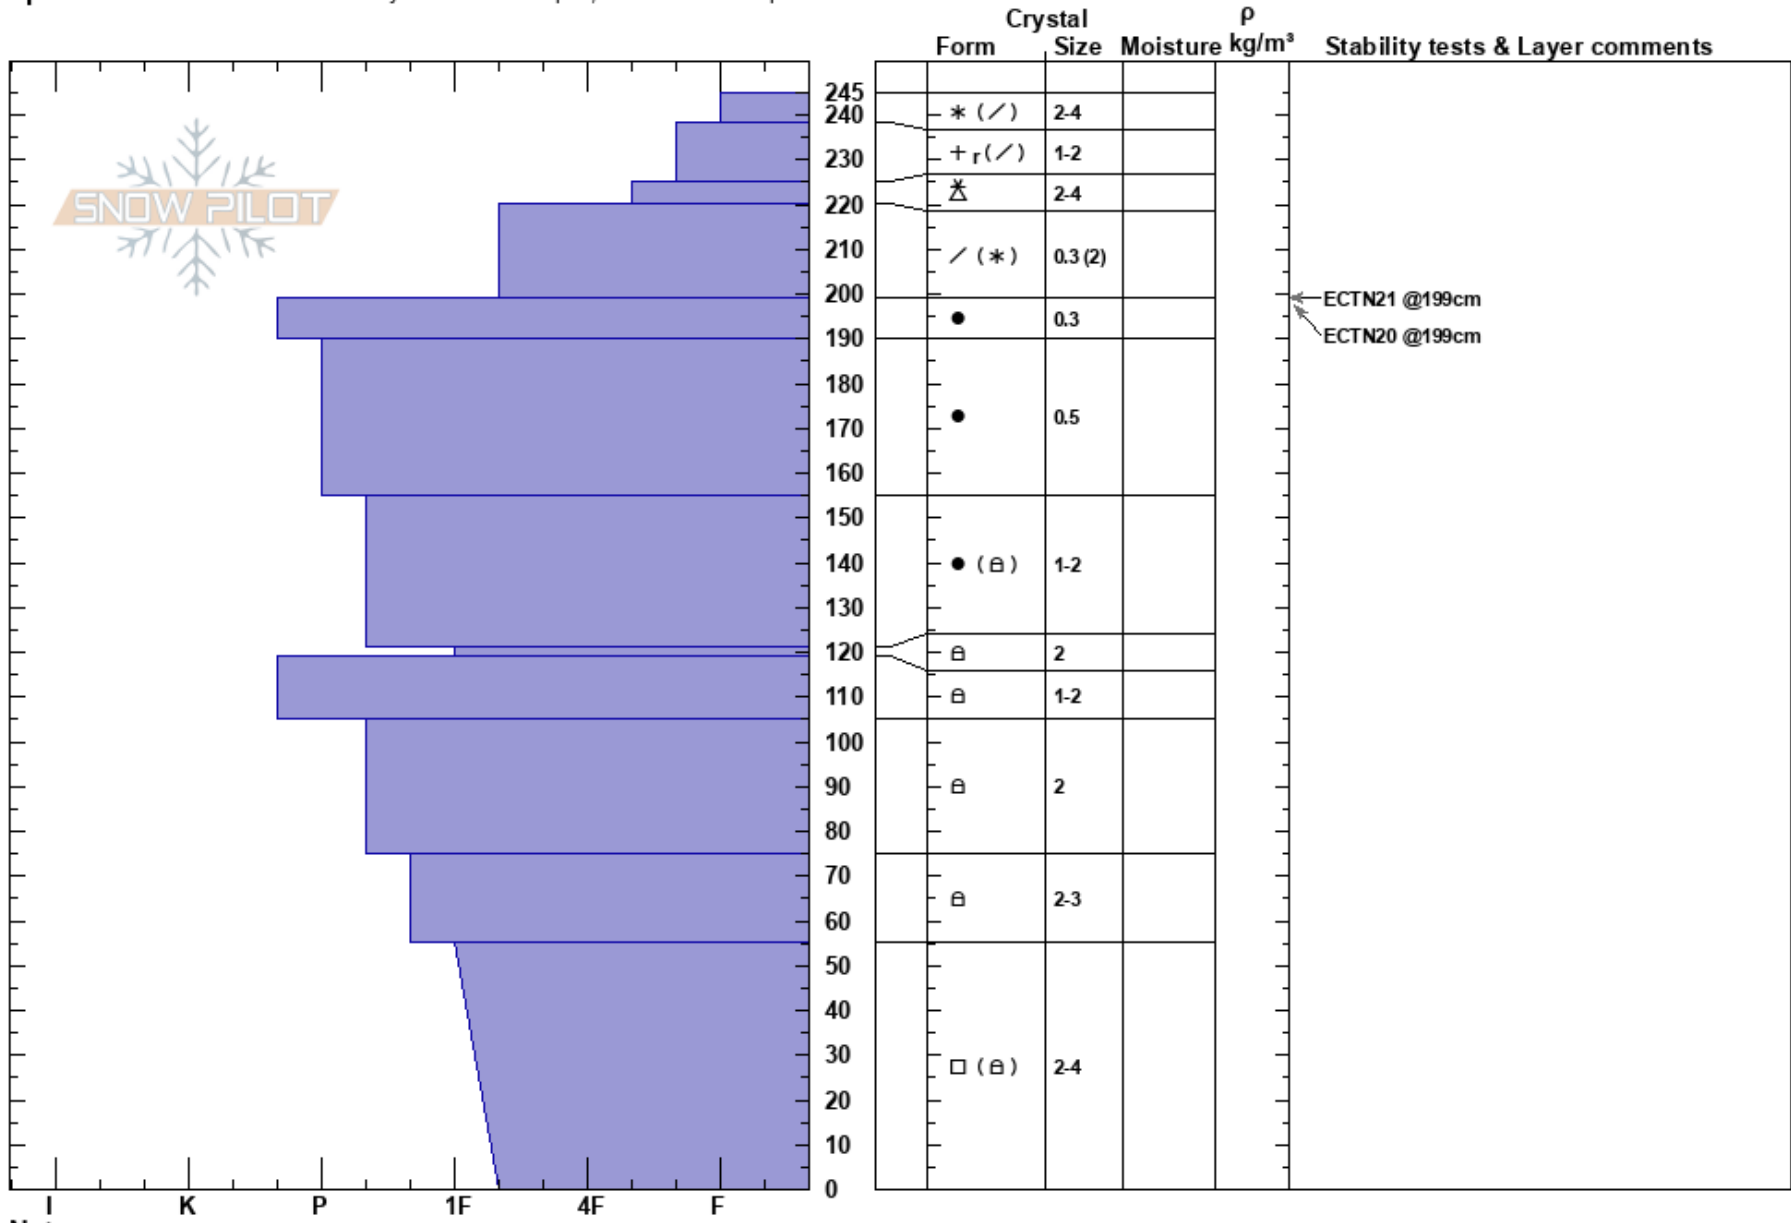

Texas Meadow, high NE
 Bridger Range
 MT
 Elevation: 7735 ft
 Aspect: 40°
 Specifics: Recent avalanche activity on different slopes; Ski tracks on slope

Alex Marienthal
 03/18/2023 - 1:45pm
 Co-ord: 45.84114N, -110.93492W
 Slope Angle: 35°
 Wind Loading: previous

Stability: Good
 Air Temperature: -3.5°C
 Sky Cover: CLR
 Precipitation: NO
 Wind: Calm
 HS: 245
 PF: 35
 PS: 15
 225-220cm: Problematic layer

Notes: Recent avalanches on different slopes were dry loose involving 4-8" of recent snow, 1-3 days old. Many skier triggered, a few natural.