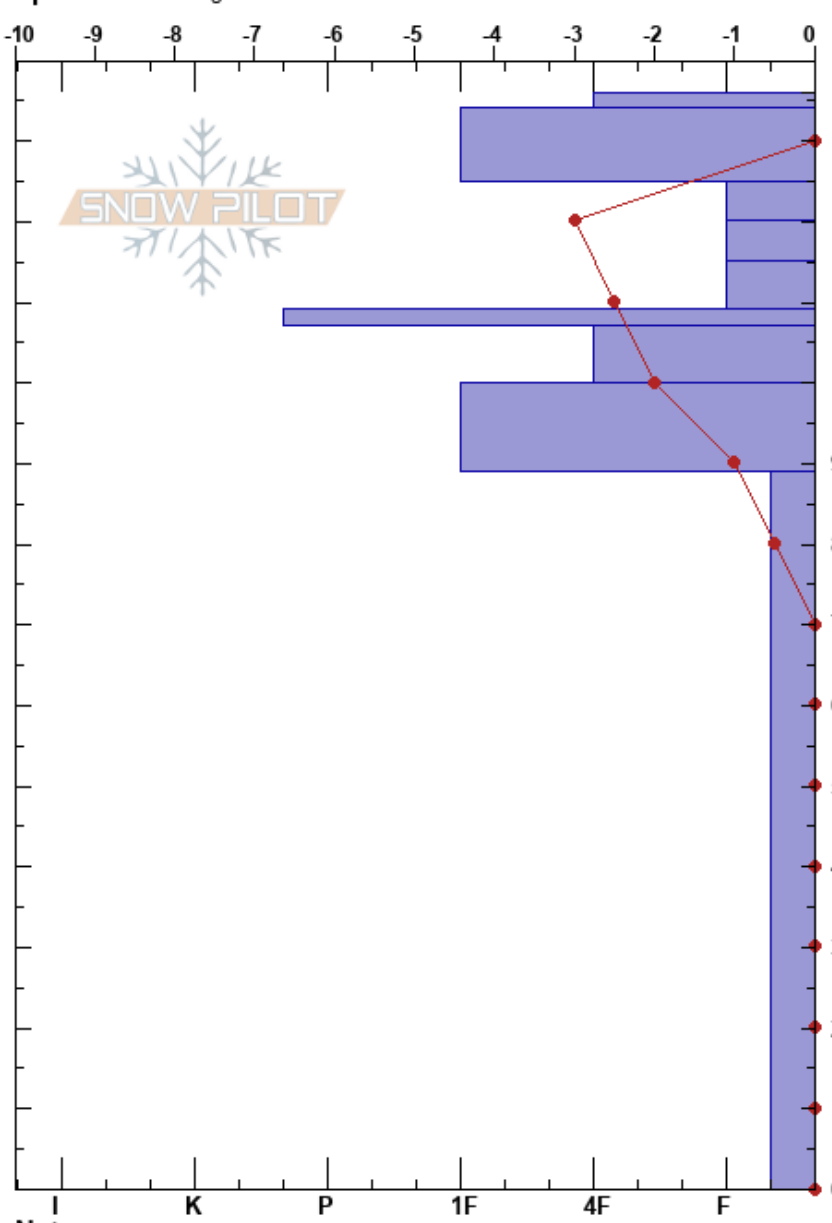

Bottom of Gangster's  
 Bridger Range  
 MT  
 Elevation: 8000 ft  
 Aspect: 122°  
 Specifics: Pit dug in a Ski Area

Bridger Bowl  
 03/18/2023 - 11:30am  
 Co-ord: 45.80483N, -110.92960W  
 Slope Angle: 35°  
 Wind Loading: no

Stability:  
 Air Temperature:  
 Sky Cover: CLR  
 Precipitation: NO  
 Wind: Calm

HS: 136  
 PF: 60  
 Layer Notes:

| Form  | Crystal |  | Moisture | $\rho$<br>kg/m <sup>3</sup> | Stability tests & Layer comments |
|-------|---------|--|----------|-----------------------------|----------------------------------|
|       | Size    |  |          |                             |                                  |
| ○     | 2       |  |          |                             |                                  |
| ⊙     |         |  |          |                             |                                  |
| /     | 1-2     |  |          |                             |                                  |
| ⊗     | 3       |  |          |                             |                                  |
| /     | 1-2     |  |          |                             | ← ECTN5 @115cm                   |
| ⊙     |         |  |          |                             | ← CT1, Q1 @109cm                 |
| ⊖     | 2       |  |          |                             |                                  |
| ⊙     |         |  |          |                             |                                  |
| □ (^) | 3-6     |  |          |                             |                                  |