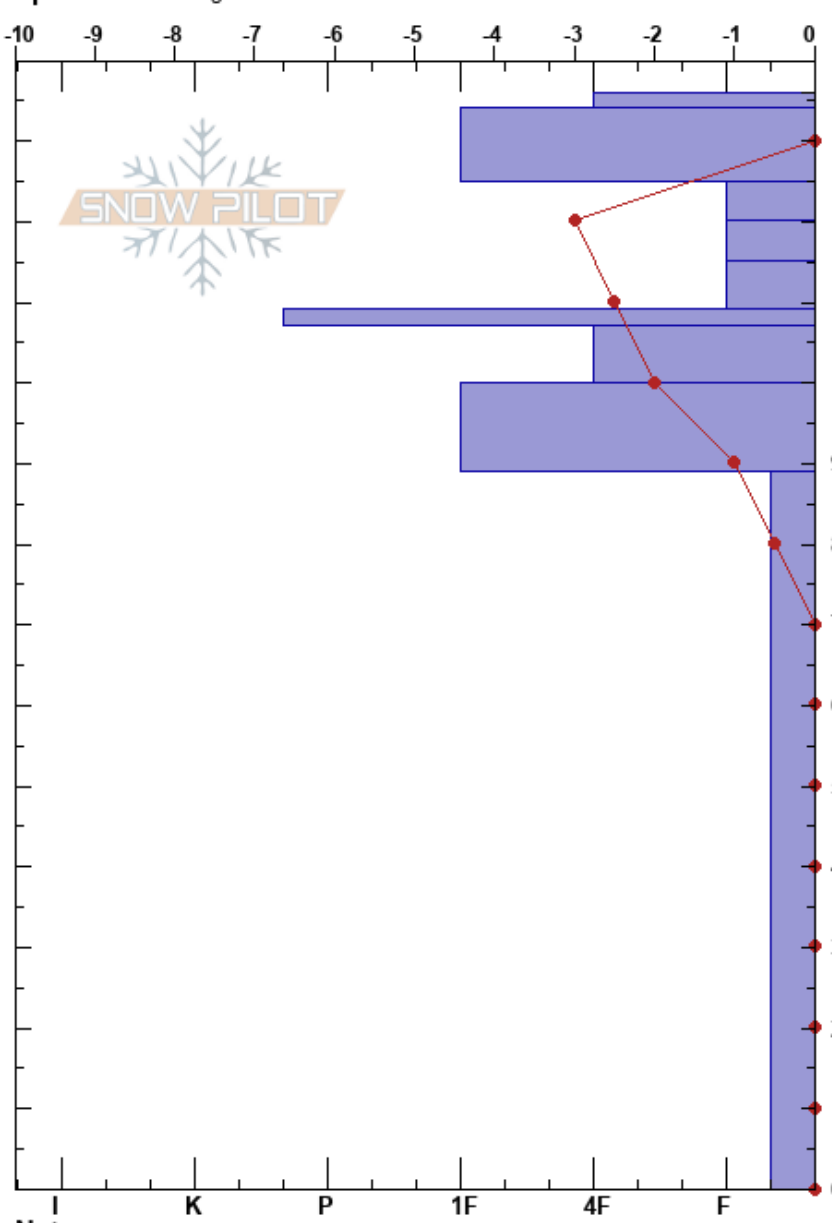

Bottom of Gangster's  
 Bridger Range  
 MT  
 Elevation: 8000 ft  
 Aspect: 122°  
 Specifics: Pit dug in a Ski Area

Bridger Bowl  
 03/18/2023 - 11:30am  
 Co-ord: 45.80483N, -110.92960W  
 Slope Angle: 35°  
 Wind Loading: no

Stability: **HS: 136**  
 Air Temperature: **PF: 60**  
 Sky Cover: CLR  
 Precipitation: NO  
 Wind: Calm

Layer Notes:

Form	Crystal		Moisture	$\rho$ kg/m <sup>3</sup>	Stability tests & Layer comments
	Size				
○	2				
⊙					
/	1-2				
⊘	3				
/	1-2				← ECTN5 @115cm
⊙					← CT1, Q1 @109cm
⊖	2				
⊙					
□ (∧)	3-6				