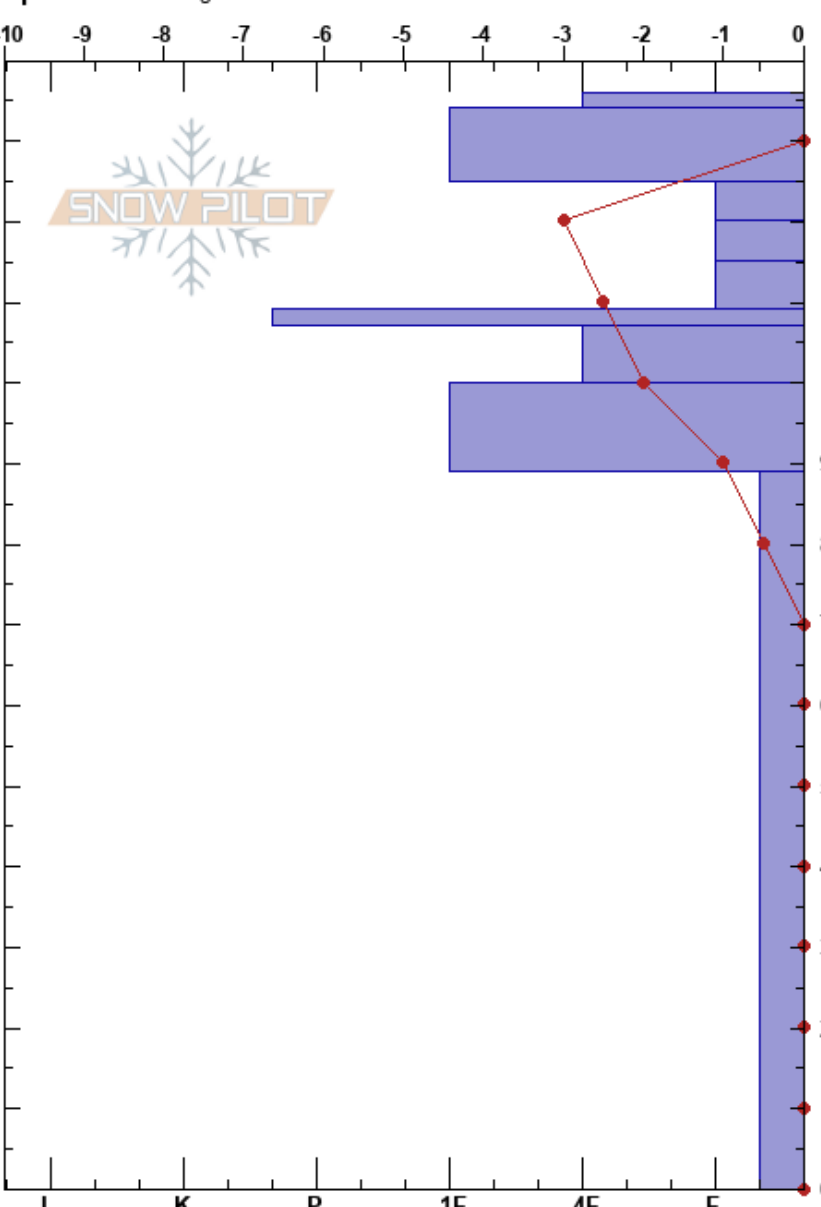

Bottom of Gangster's
 Bridger Range
 MT
 Elevation: 8000 ft
 Aspect: 122°
 Specifics: Pit dug in a Ski Area

Bridger Bowl
 03/18/2023 - 11:30am
 Co-ord: 45.80483N, -110.92960W
 Slope Angle: 35°
 Wind Loading: no

Stability:
 Air Temperature:
 Sky Cover: CLR
 Precipitation: NO
 Wind: Calm

HS: 136
 PF: 60
 Layer Notes:

Form	Crystal		Moisture	ρ kg/m³	Stability tests & Layer comments
	Size				
○	2				
⊖					
/	1-2				
⊘	3				
/	1-2				← ECTN5 @115cm
⊖					← CT1, Q1 @109cm
⊖	2				
⊖					
□ (^)	3-6				