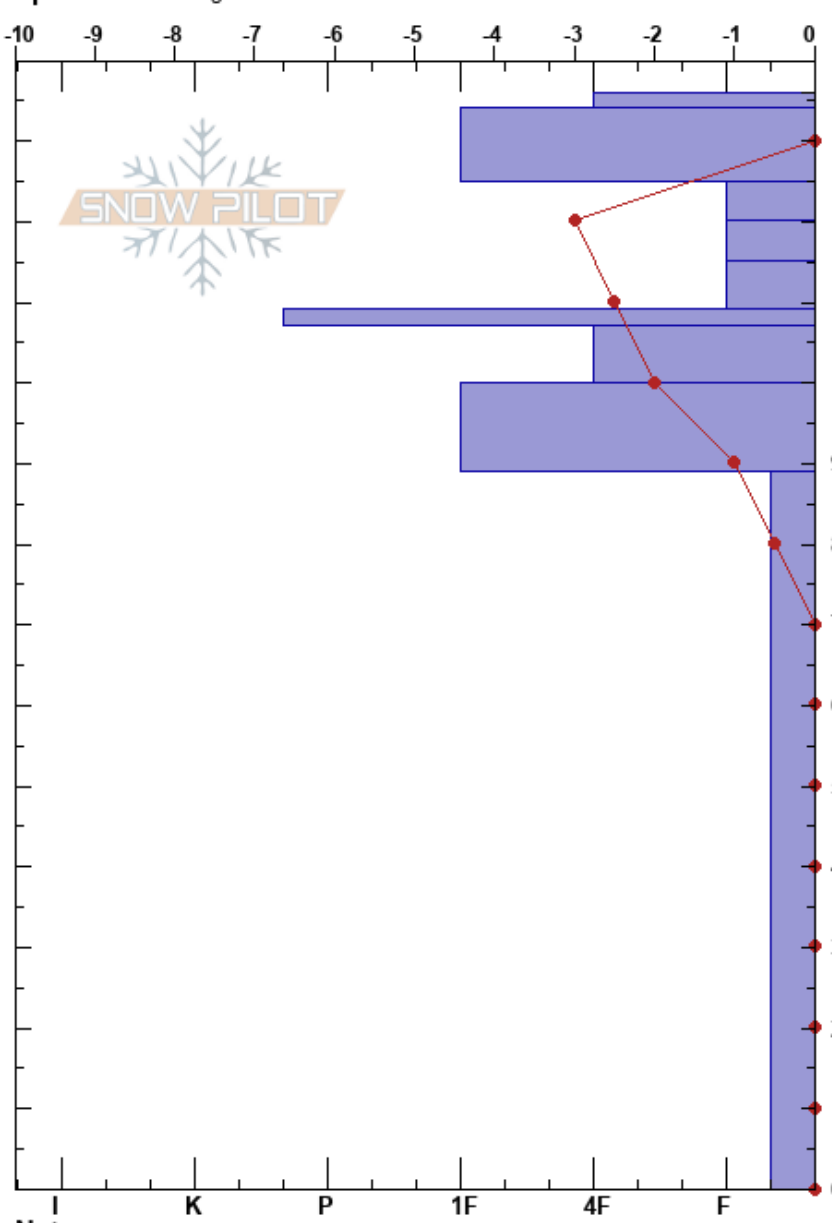

Bottom of Gangster's  
 Bridger Range  
 MT  
 Elevation: 8000 ft  
 Aspect: 122°  
 Specifics: Pit dug in a Ski Area

Bridger Bowl  
 03/18/2023 - 11:30am  
 Co-ord: 45.80483N, -110.92960W  
 Slope Angle: 35°  
 Wind Loading: no

Stability:  
 Air Temperature:  
 Sky Cover: CLR  
 Precipitation: NO  
 Wind: Calm

HS: 136  
 PF: 60  
 Layer Notes:

Form	Crystal		Moisture	$\rho$ kg/m <sup>3</sup>	Stability tests & Layer comments
	Size				
○	2				
⊙					
/	1-2				
⋈	3				← ECTN5 @115cm
/	1-2				← CT1, Q1 @109cm
⊙					
⊖	2				
⊙					
□ (∧)	3-6				