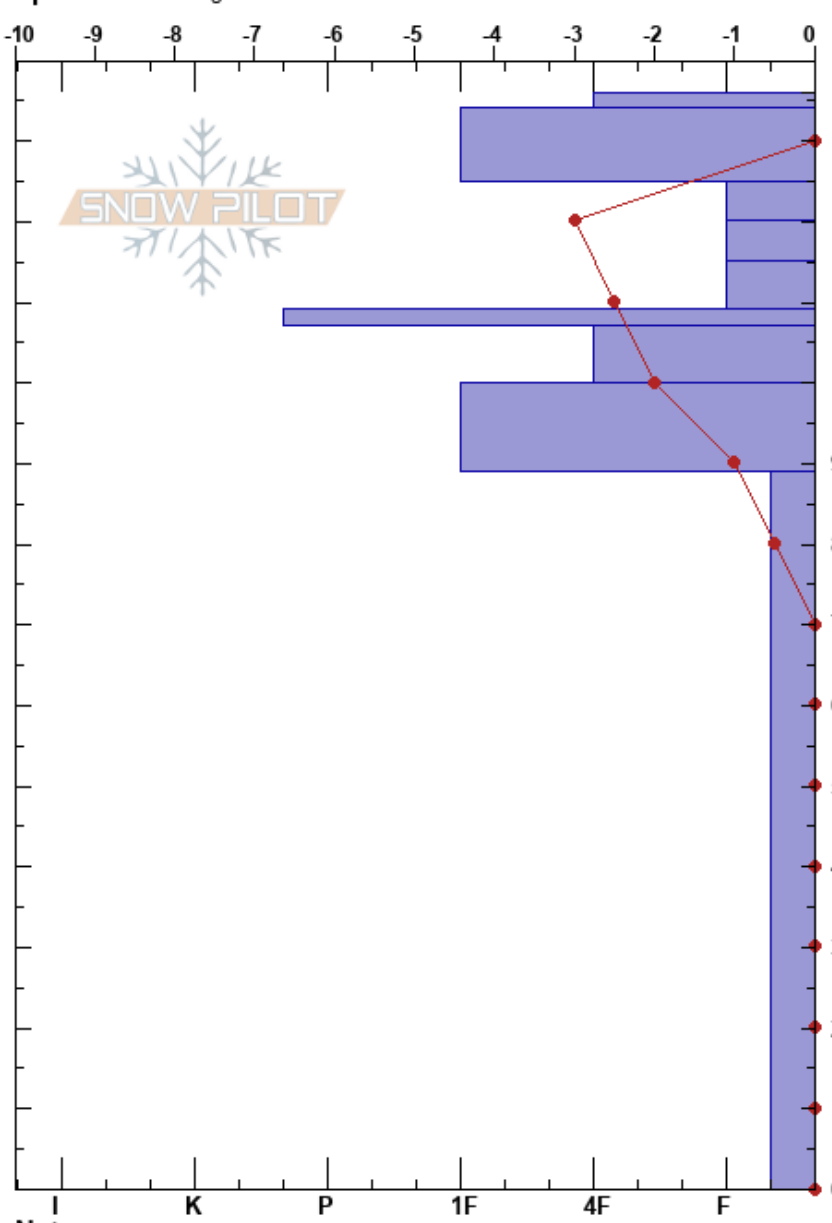

Bottom of Gangster's
 Bridger Range
 MT
 Elevation: 8000 ft
 Aspect: 122°
 Specifics: Pit dug in a Ski Area

Bridger Bowl
 03/18/2023 - 11:30am
 Co-ord: 45.80483N, -110.92960W
 Slope Angle: 35°
 Wind Loading: no

Stability:
 Air Temperature:
 Sky Cover: CLR
 Precipitation: NO
 Wind: Calm

HS: 136
 PF: 60
 Layer Notes:

Form	Crystal		Moisture	ρ kg/m ³	Stability tests & Layer comments
	Size				
○	2				
⊙					
/	1-2				
⊘	3				
/	1-2				← ECTN5 @115cm
⊙					← CT1, Q1 @109cm
⊖	2				
⊙					
□ (∧)	3-6				