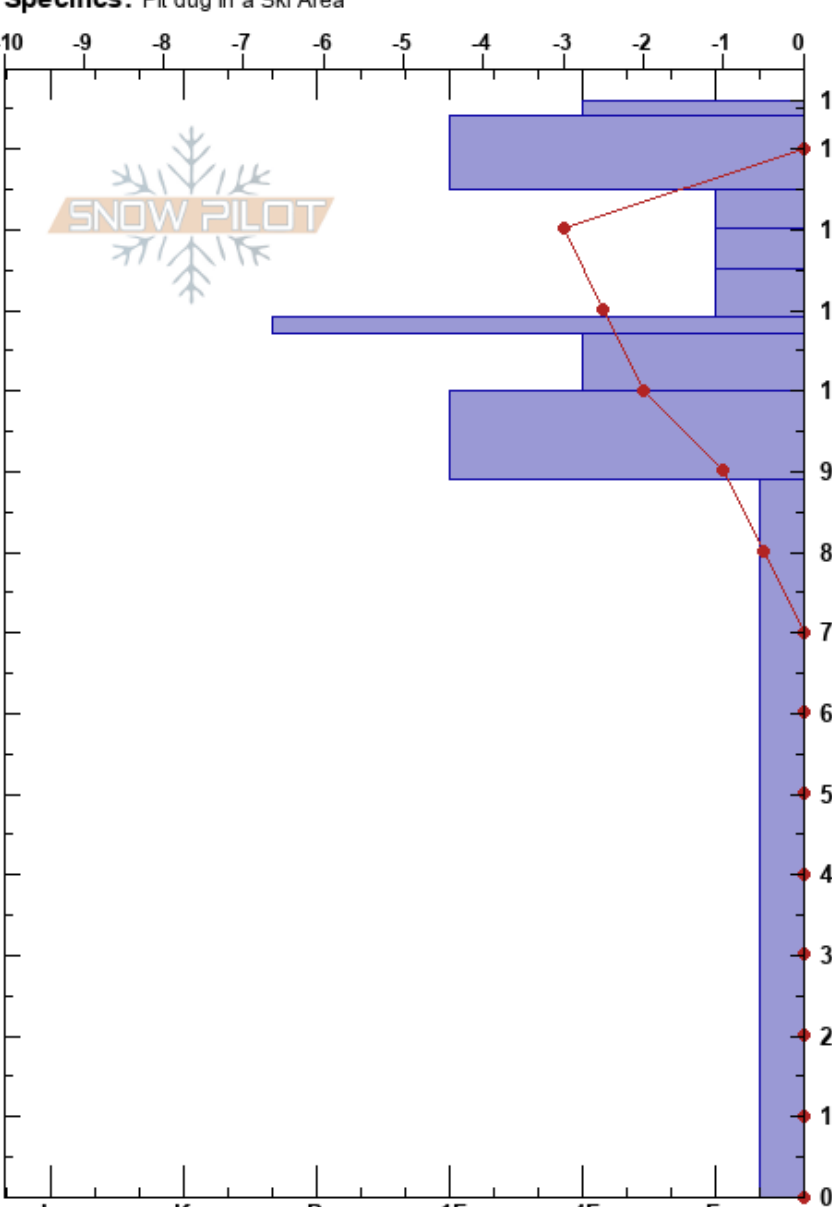

Bottom of Gangster's
 Bridger Range
 MT
 Elevation: 8000 ft
 Aspect: 122°
 Specifics: Pit dug in a Ski Area

Bridger Bowl
 03/18/2023 - 11:30am
 Co-ord: 45.80483N, -110.92960W
 Slope Angle: 35°
 Wind Loading: no

Stability:
 Air Temperature:
 Sky Cover: CLR
 Precipitation: NO
 Wind: Calm

HS: 136
 PF: 60
 Layer Notes:

Form	Crystal Size	Moisture	ρ kg/m³	Stability tests & Layer comments
○	2			
⊙				
/	1-2			
⊘	3			
/	1-2			← ECTN5 @115cm
⊙				← CT1, Q1 @109cm
⊖	2			
⊙				
□ (∧)	3-6			