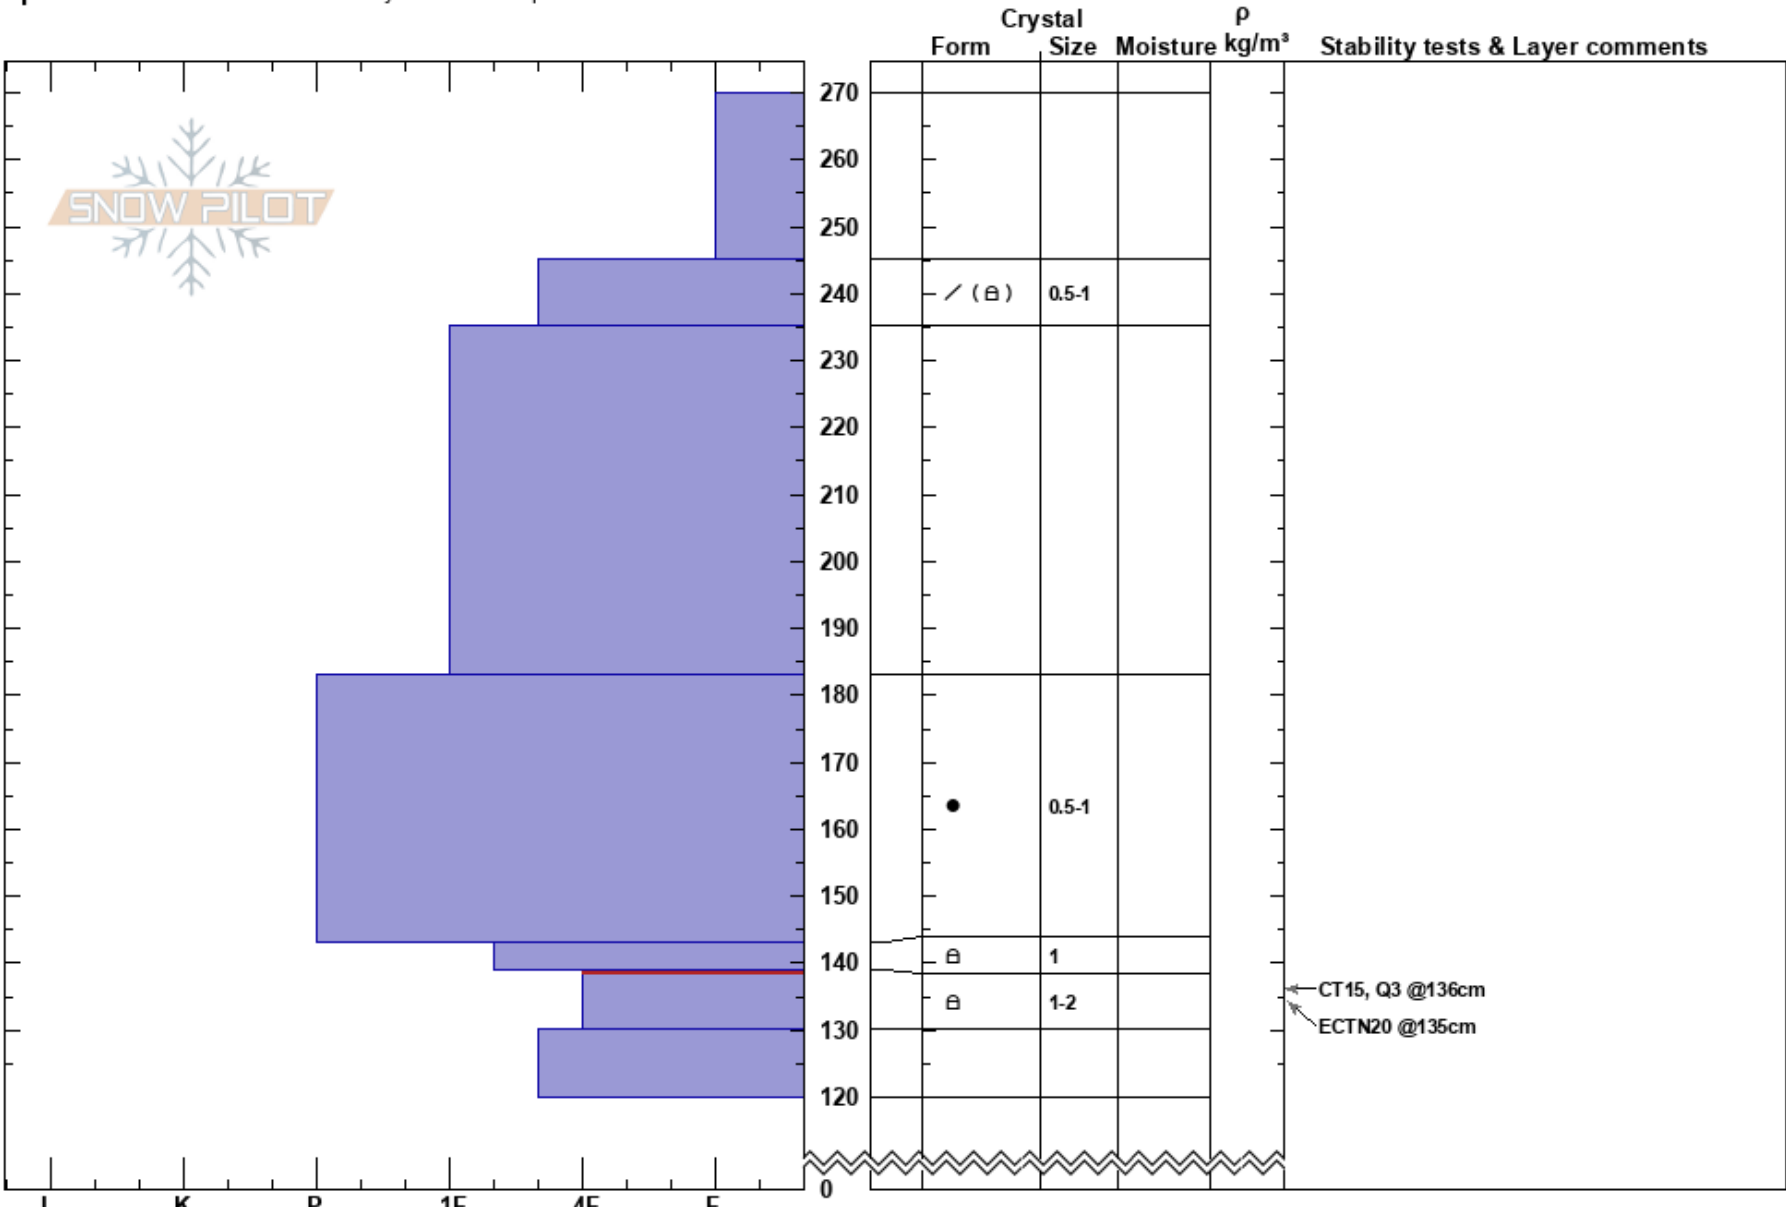

Big Kahuna Jason Boyer  
 Uinta Range 03/18/2023 - 12:35pm  
 UT Co-ord: 40.83580N, -111.07150W  
 Elevation: 10350 ft Slope Angle: 39°  
 Aspect: 99° Wind Loading: yes  
 Specifics: Recent avalanche activity on similar slopes

Stability: Very Good HS:270  
 Air Temperature: 139-130cm: Problematic layer  
 Sky Cover: CLR  
 Precipitation: NO  
 Wind: E Moderate

Notes: