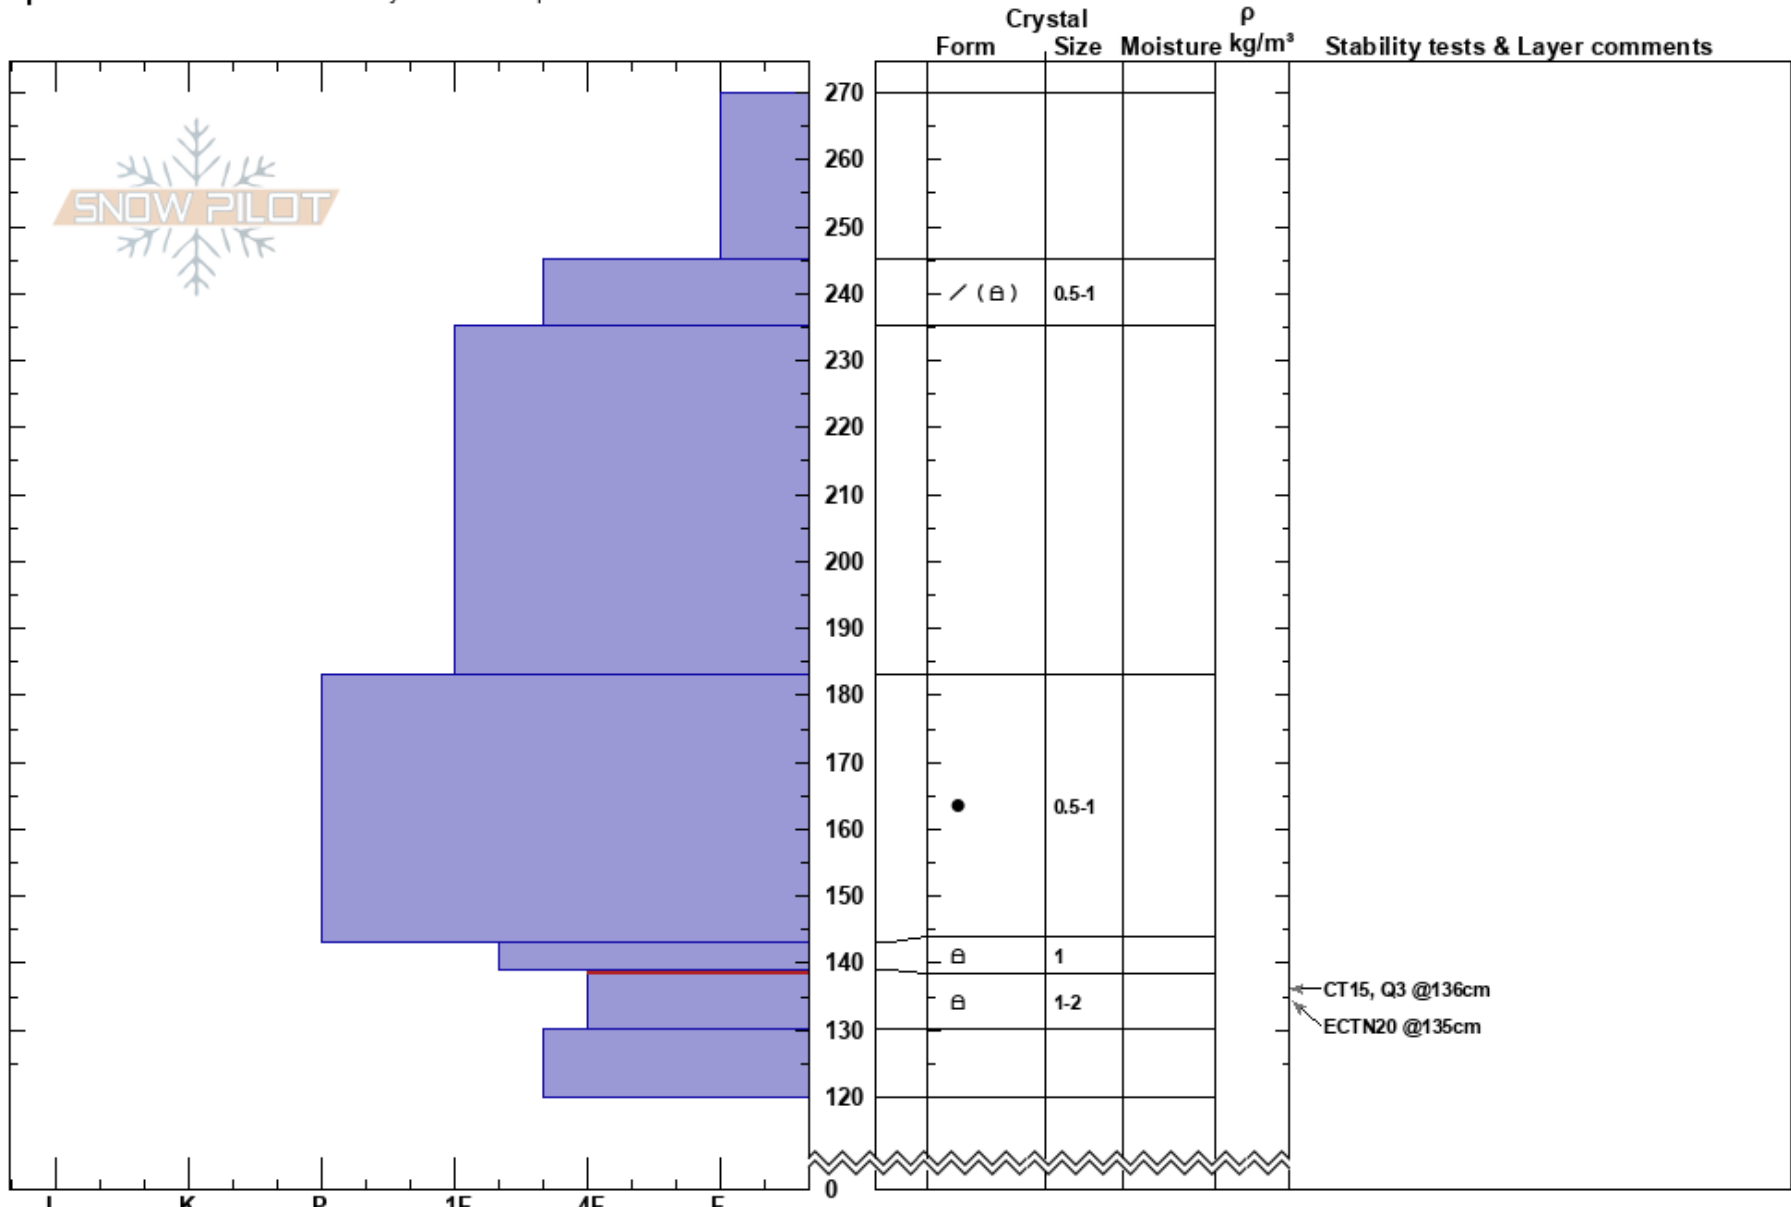

Big Kahuna  
 Uinta Range  
 UT  
**Elevation:** 10350 ft  
**Aspect:** 99°  
**Specifics:** Recent avalanche activity on similar slopes

Jason Boyer  
 03/18/2023 - 12:35pm  
**Co-ord:** 40.83580N, -111.07150W  
**Slope Angle:** 39°  
**Wind Loading:** yes

**Stability:** Very Good **HS:** 270  
**Air Temperature:** 139-130cm: Problematic layer  
**Sky Cover:** CLR  
**Precipitation:** NO  
**Wind:** E Moderate

Notes: