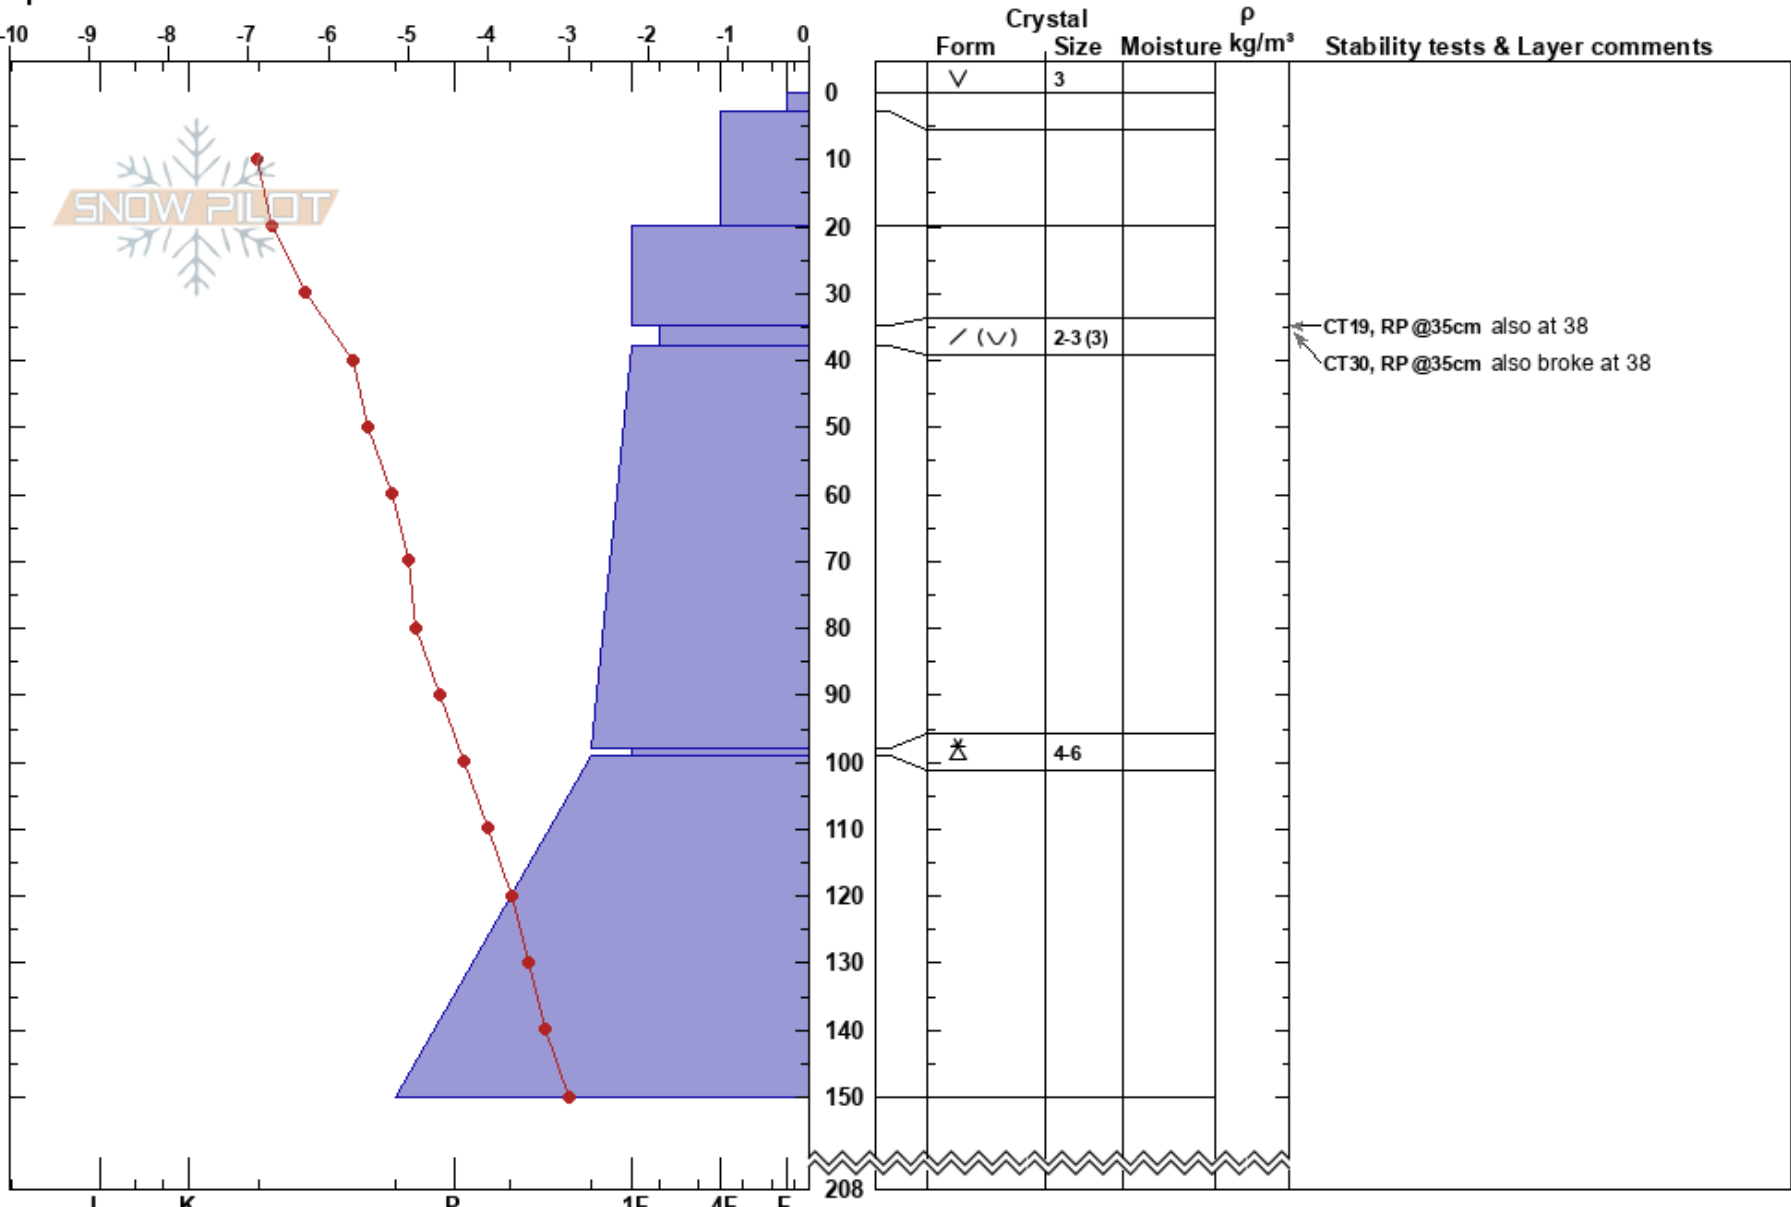

Main Event TP
 Monashee
 BC
 Elevation: 2000 m
 Aspect: 90°
 Specifics:

Keefee Lake
 18/03/2023 - 09:20
 Co-ord:
 Slope Angle: 20°
 Wind Loading:

Stability: **HS:208** **Layer Notes:**
 Air Temperature: -3.5°C
 Sky Cover: FEW
 Precipitation: NO
 Wind: Calm