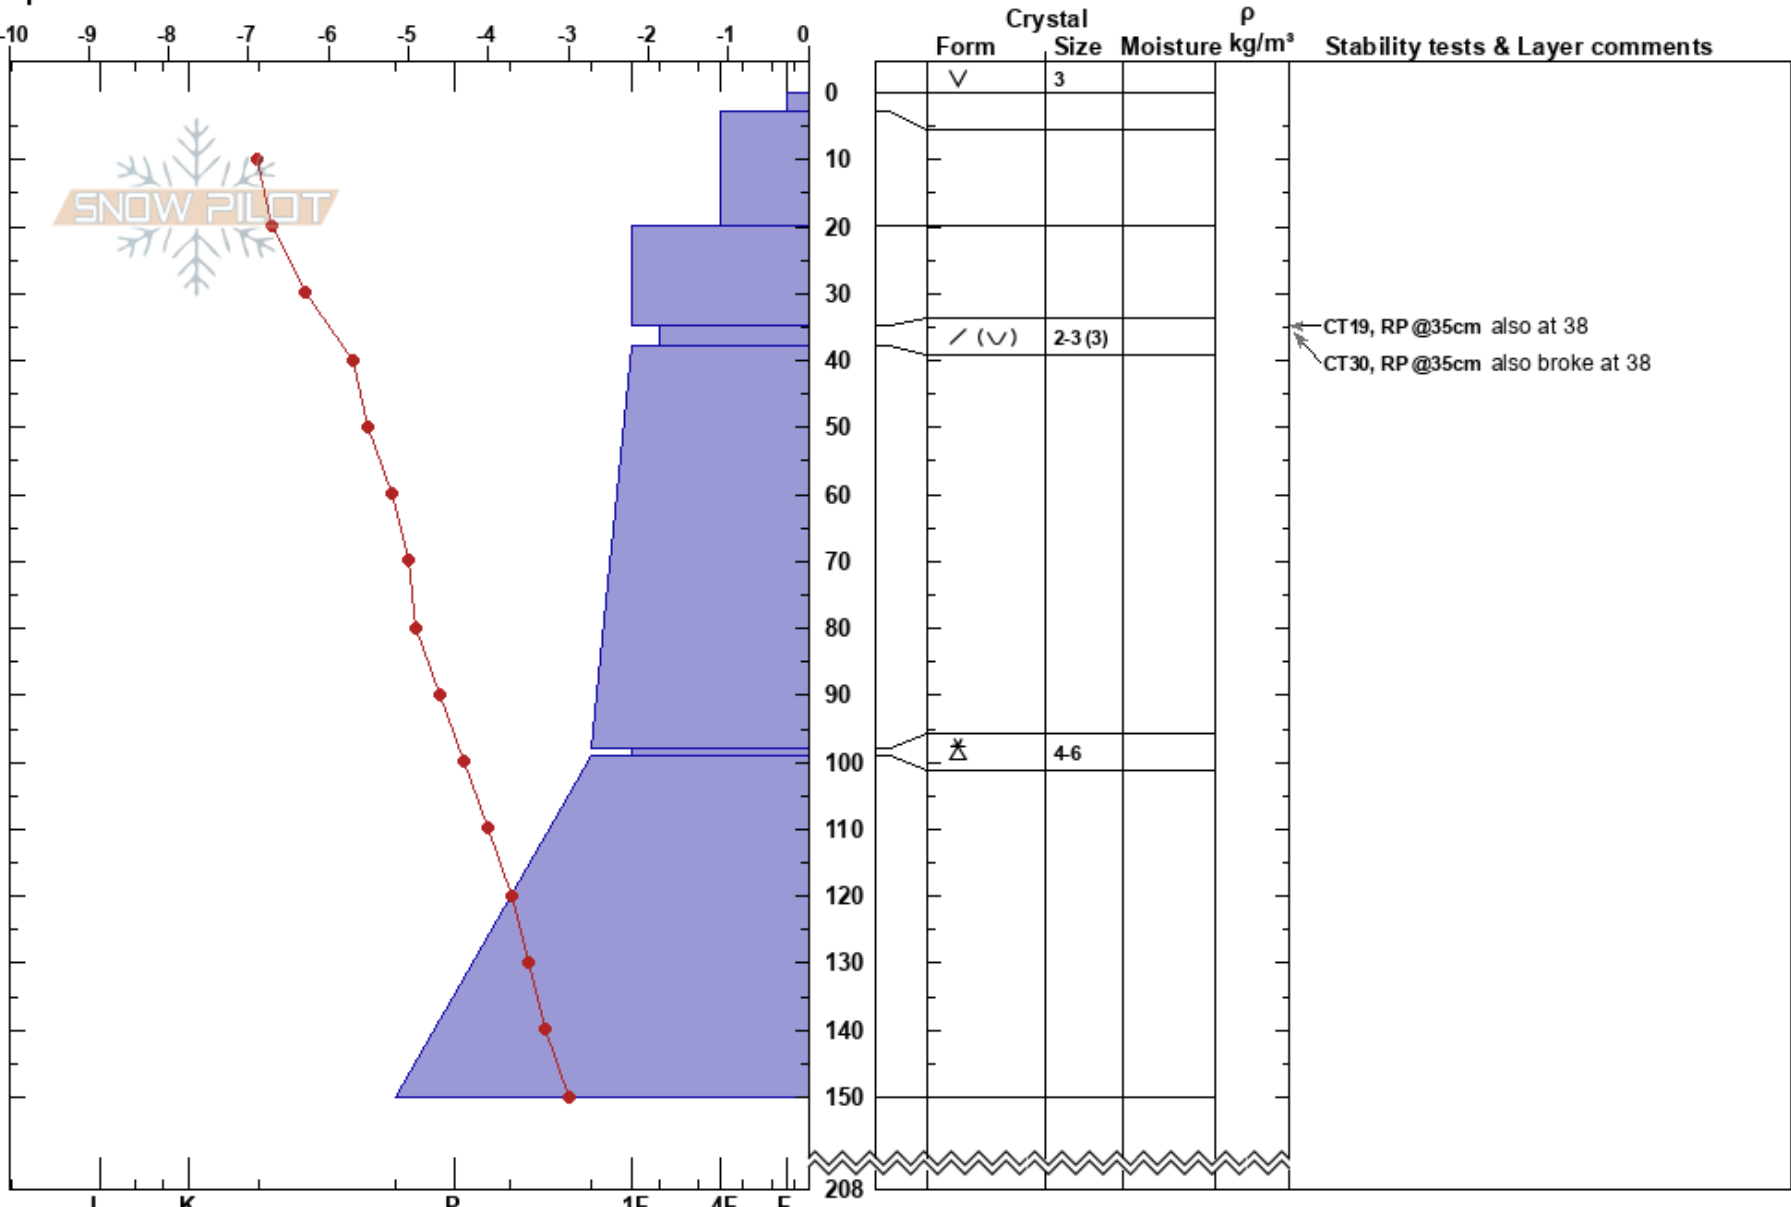

Main Event TP
 Monashee
 BC
 Elevation: 2000 m
 Aspect: 90°
 Specifics:

Keefee Lake
 18/03/2023 - 09:20
 Co-ord:
 Slope Angle: 20°
 Wind Loading:

Stability: **HS:208** Layer Notes:
 Air Temperature: -3.5°C
 Sky Cover: FEW
 Precipitation: NO
 Wind: Calm