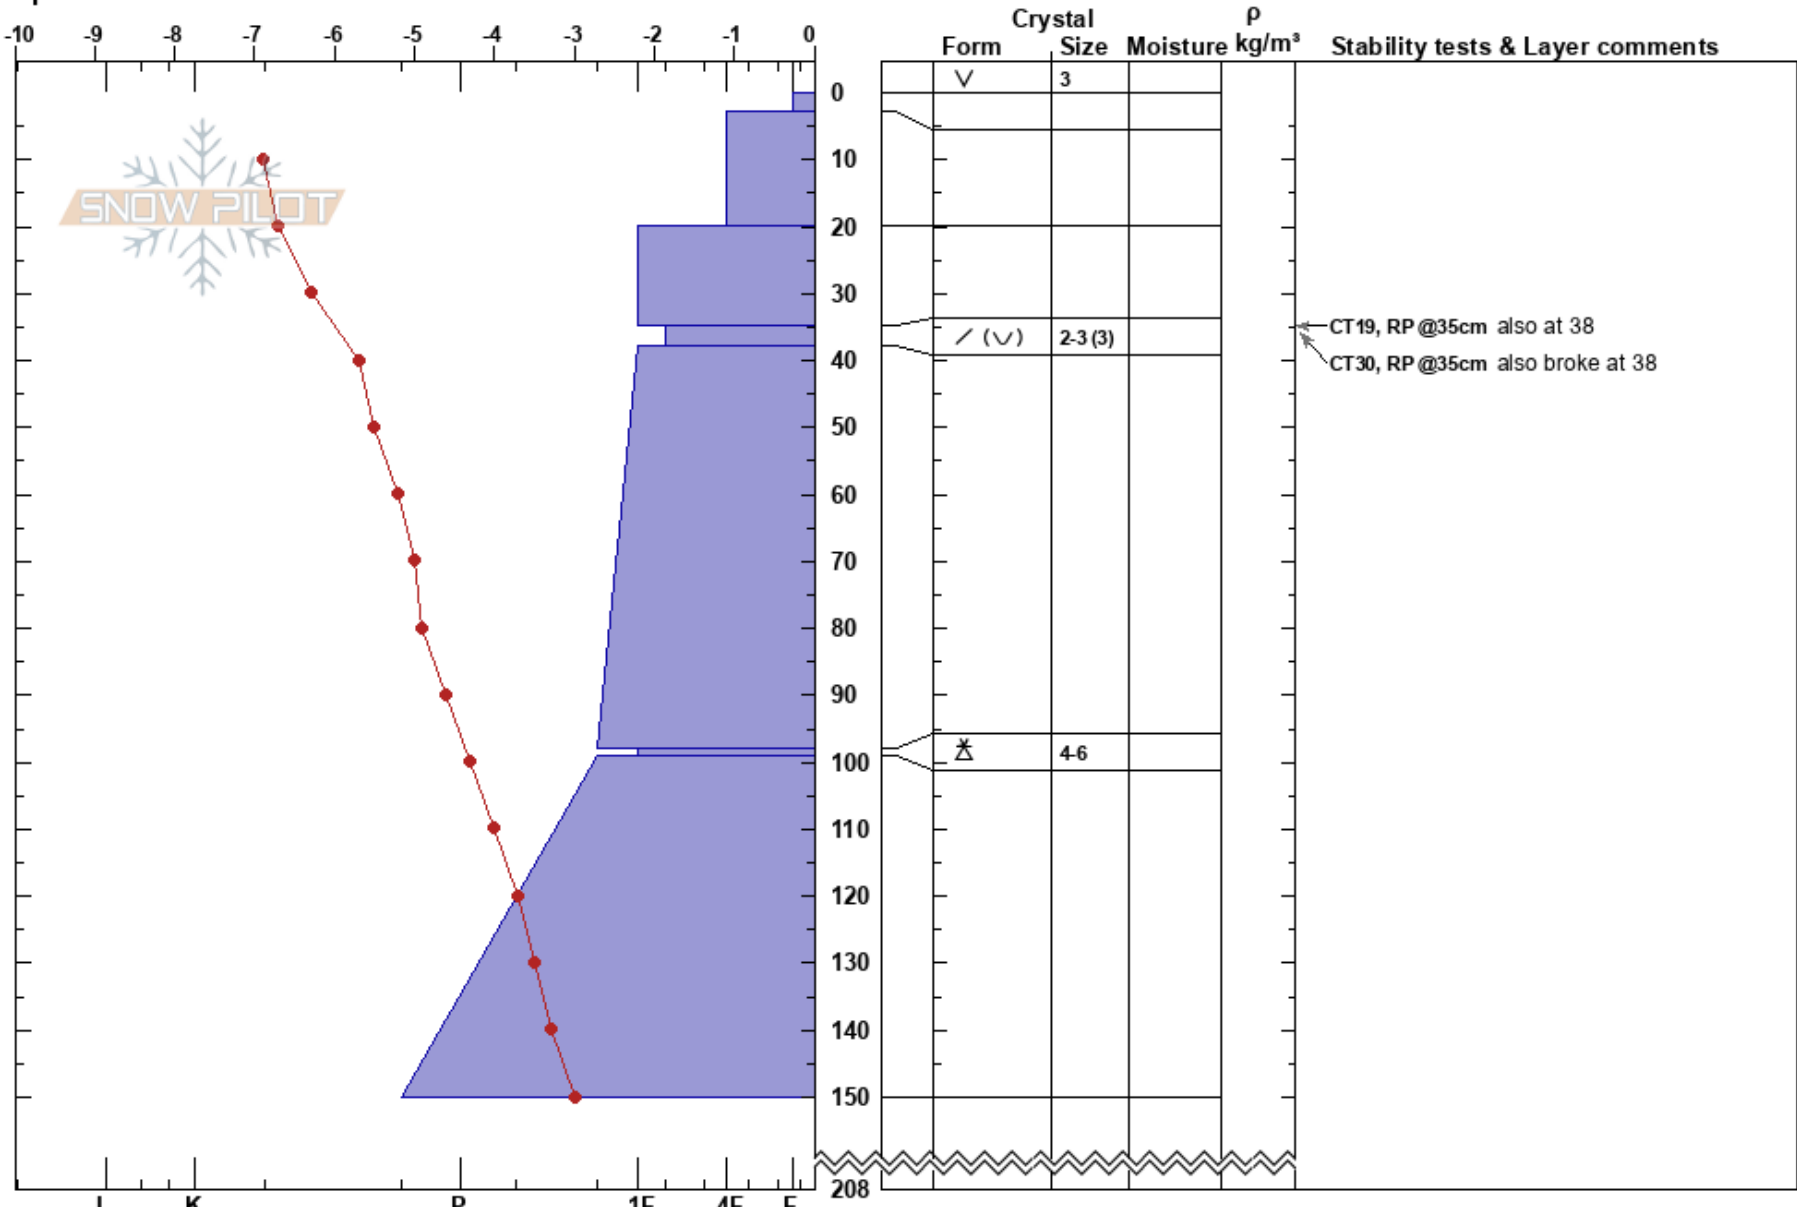

Main Event TP
 Monashee
 BC
 Elevation: 2000 m
 Aspect: 90°
 Specifics:

Keefee Lake
 18/03/2023 - 09:20
 Co-ord:
 Slope Angle: 20°
 Wind Loading:

Stability: HS:208
 Air Temperature: -3.5°C
 Sky Cover: FEW
 Precipitation: NO
 Wind: Calm
 Layer Notes: