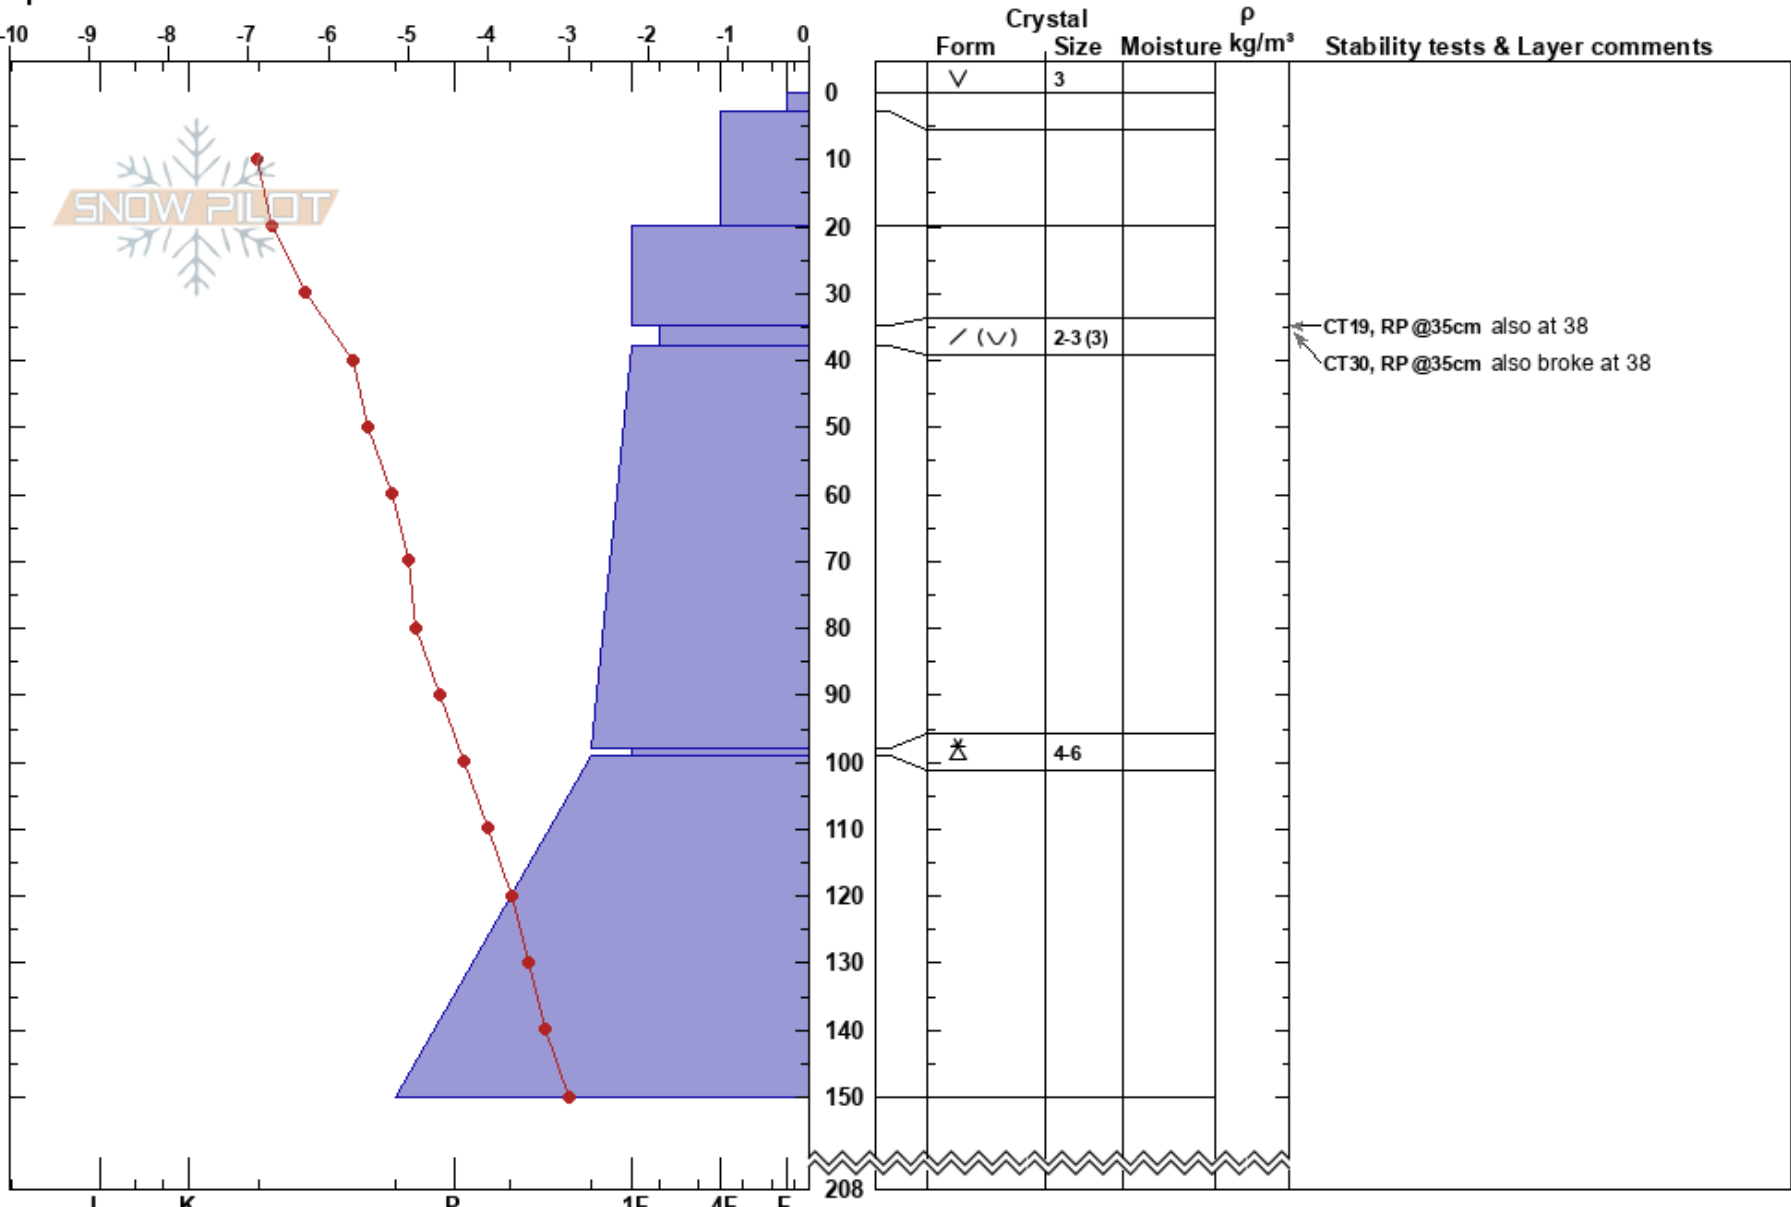

Main Event TP
 Monashee
 BC
 Elevation: 2000 m
 Aspect: 90°
 Specifics:

Keefee Lake
 18/03/2023 - 09:20
 Co-ord:
 Slope Angle: 20°
 Wind Loading:

Stability: HS:208
 Air Temperature: -3.5°C
 Sky Cover: FEW
 Precipitation: NO
 Wind: Calm
 Layer Notes: