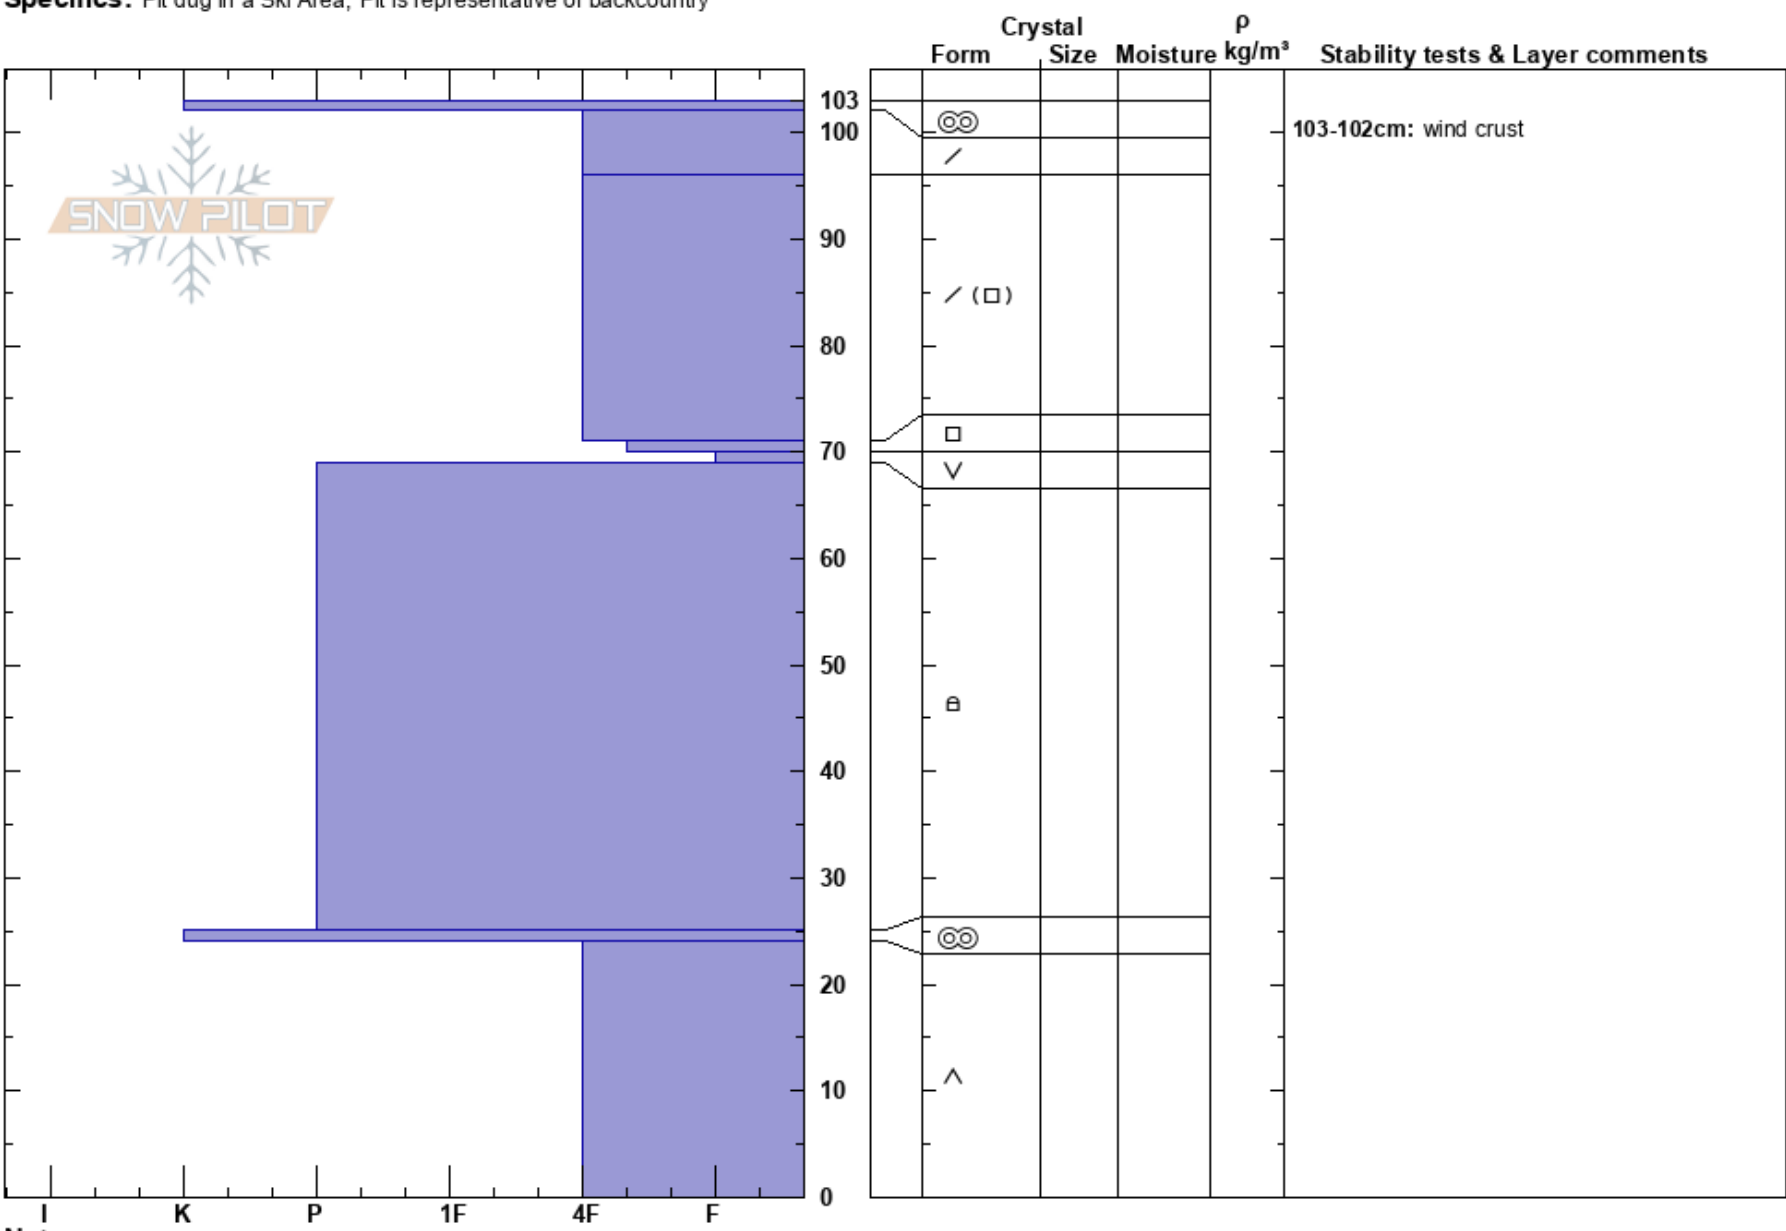

Fresno ATL
 Chugach Range
 AK
 Elevation: 2640 ft
 Aspect: E
 Specifics: Pit dug in a Ski Area; Pit is representative of backcountry

Chloe Steiner
 03/14/2023 - 1:00pm
 Co-ord: 60.70150N, -149.51414W
 Slope Angle: 11°
 Wind Loading: yes

Stability:
 Air Temperature:
 Sky Cover: CLR
 Precipitation: NO
 Wind: E

HS: 103
 PF: 15
 PS: 3
 Layer Notes:
 103-102cm: wind crust
 70-69cm: Problematic layer

Notes: