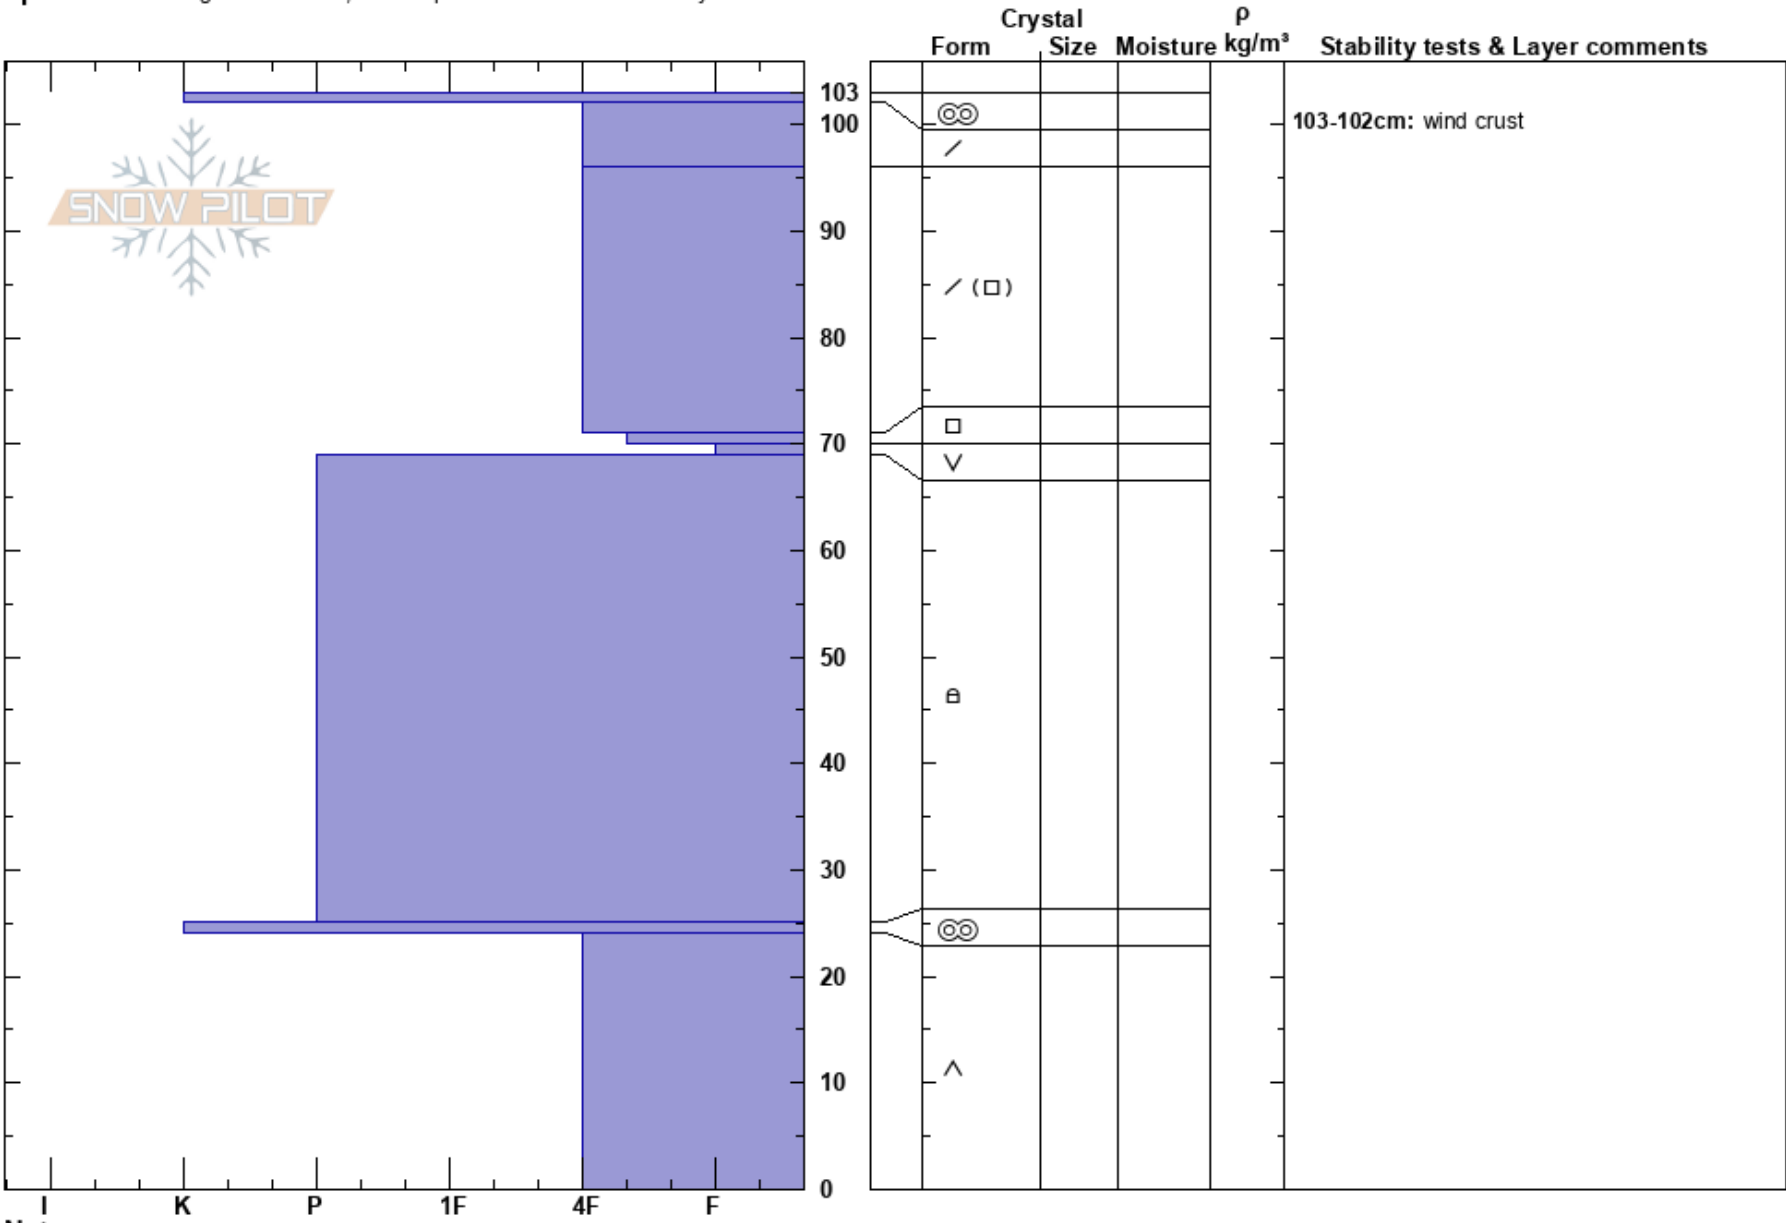

Fresno ATL  
 Chugach Range  
 AK  
 Elevation: 2640 ft  
 Aspect: E  
 Specifics: Pit dug in a Ski Area; Pit is representative of backcountry

Chloe Steiner  
 03/14/2023 - 1:00pm  
 Co-ord: 60.70150N, -149.51414W  
 Slope Angle: 11°  
 Wind Loading: yes

Stability:  
 Air Temperature:  
 Sky Cover: CLR  
 Precipitation: NO  
 Wind: E

HS: 103  
 PF: 15  
 PS: 3  
 Layer Notes:  
 103-102cm: wind crust  
 70-69cm: Problematic layer

Notes: