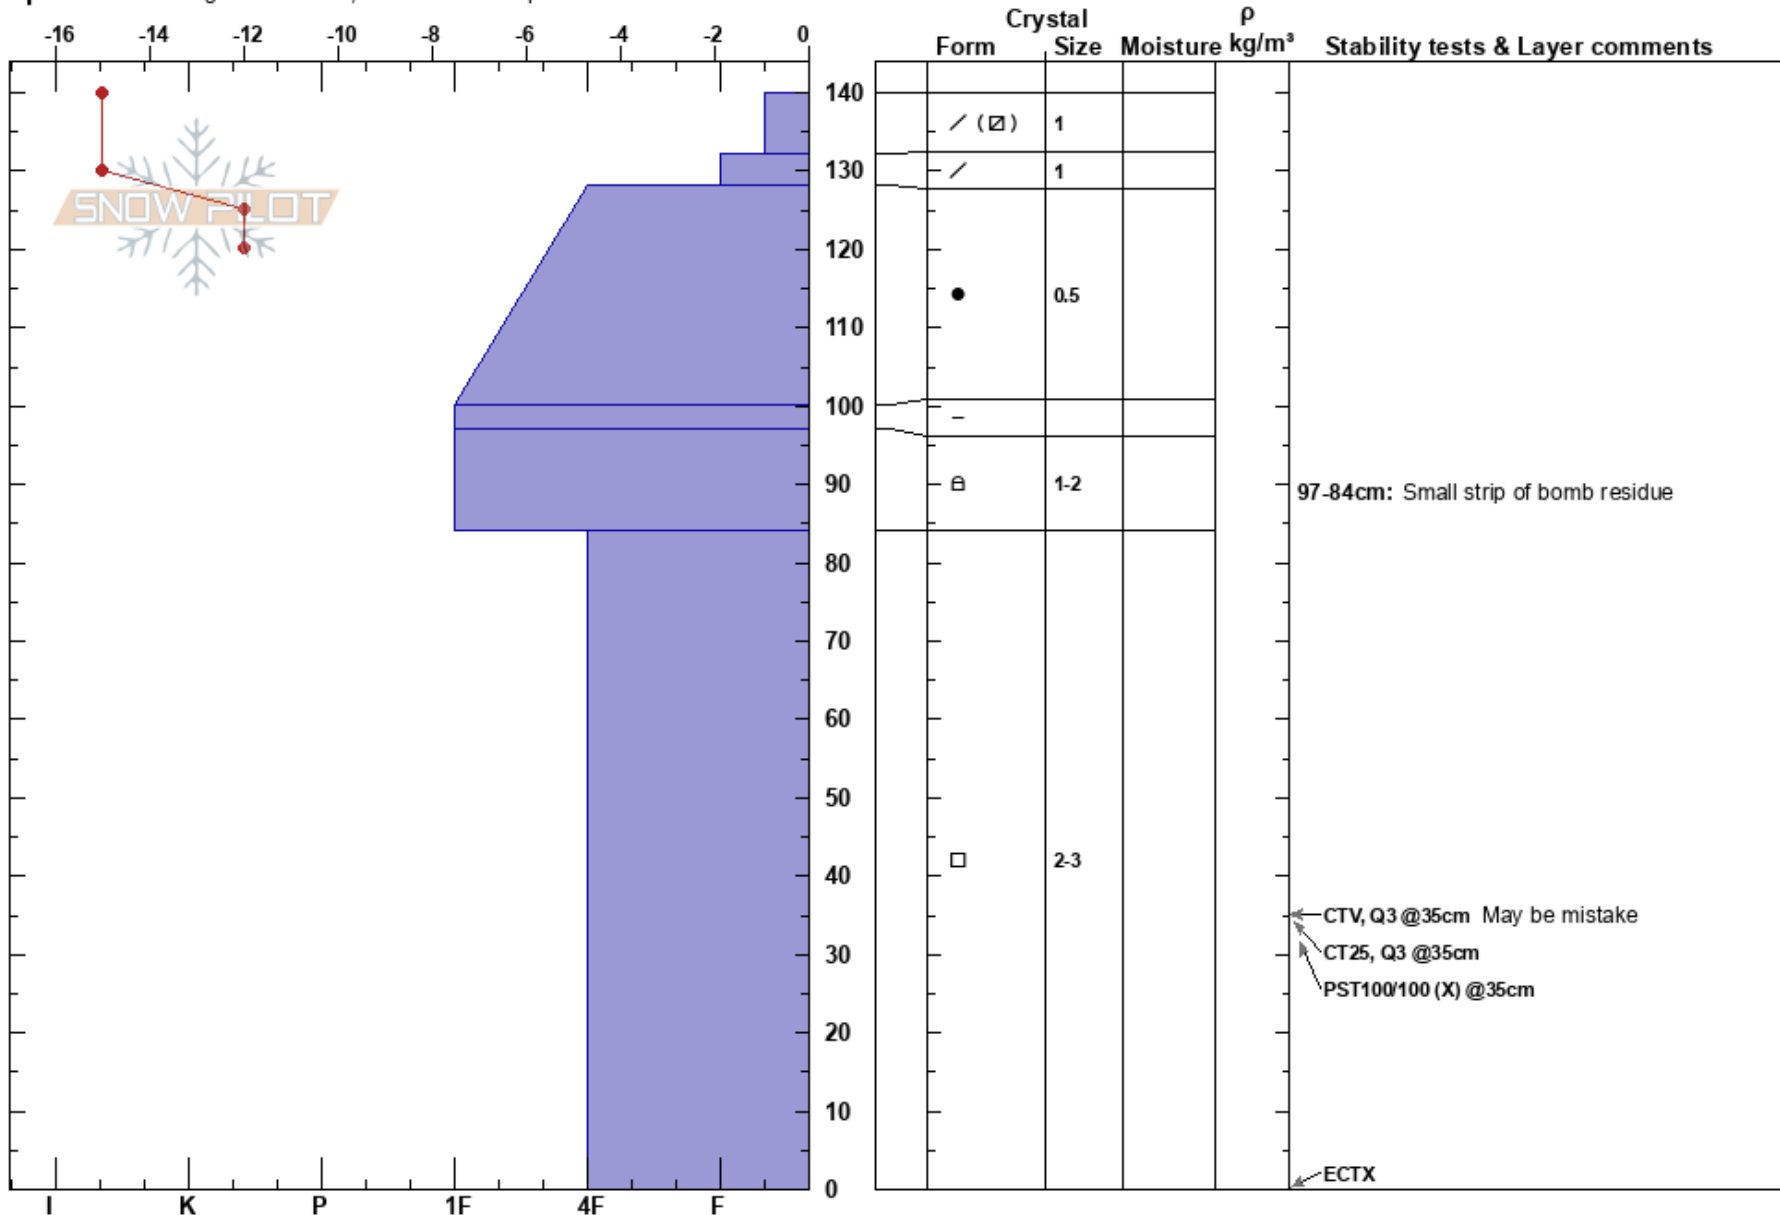

West Twin
 Tenmile Range
 CO
Elevation: 11680 ft
Aspect: NE
Specifics: Pit dug in a Ski Area; Ski tracks on slope

Kyle Armstrong
 03/18/2023 - 10:30am
Co-ord:
Slope Angle: 29°
Wind Loading: no

Stability:
Air Temperature: -14°C
Sky Cover: CLR
Precipitation: NO
Wind: Calm

HS: 140
Layer Notes:
 97-84cm: Small strip of bomb residue

Notes: Unusually calm winds for the last 48 hours. Height of snowpack was 175 in this area.