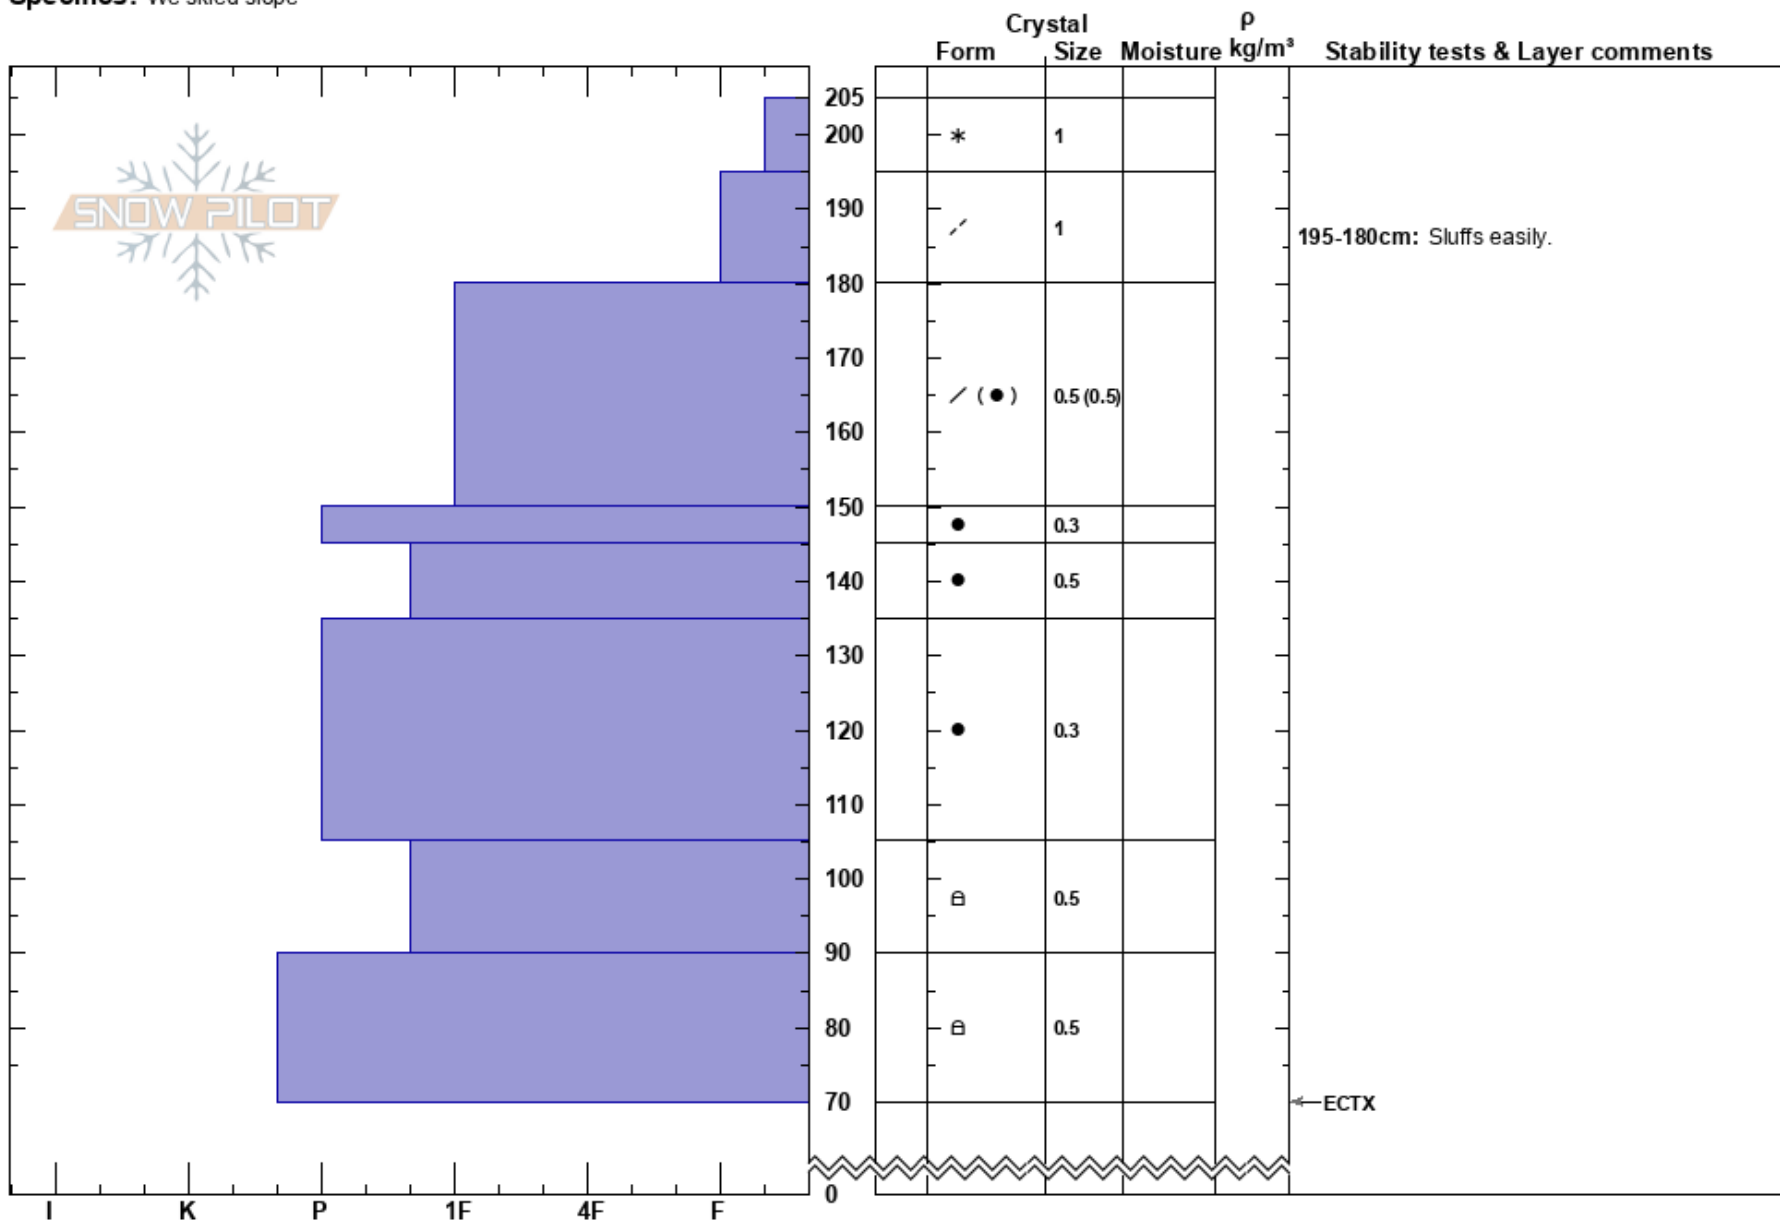

2023-03-17
 Front Range
 CO
Elevation: 11979 ft
Aspect: 120°
Specifics: We skied slope

Thomas Beatty
 03/17/2023 - 12:00pm
Co-ord: 39.91270N, -105.68650W
Slope Angle: 34°
Wind Loading:

Stability: Very Good **HS:**205
Air Temperature: 195-180cm: Sluffs easily.
Sky Cover: CLR 195-180cm: Problematic layer
Precipitation: NO
Wind: E Light Breeze

Notes: Dug on a leeward slope just below the ridge.