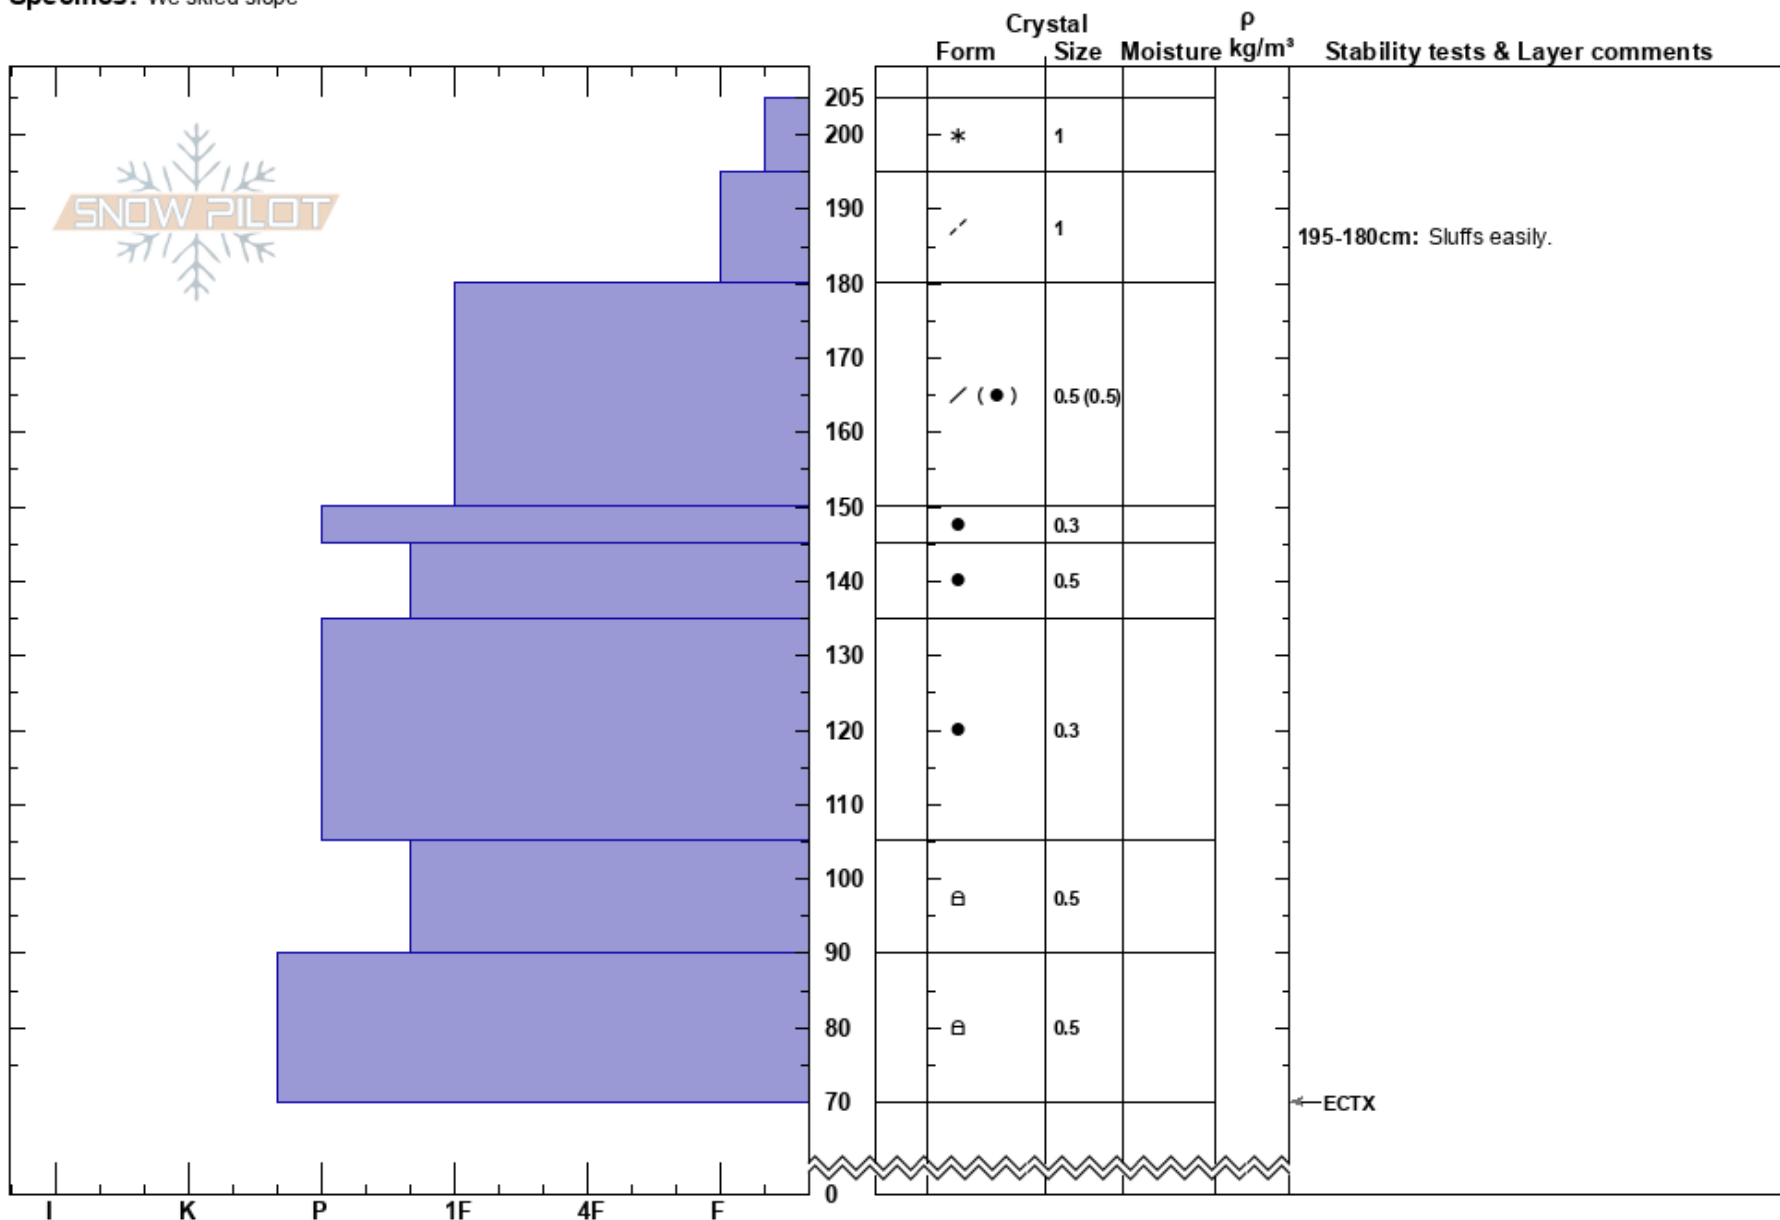

2023-03-17
 Front Range
 CO
Elevation: 11979 ft
Aspect: 120°
Specifics: We skied slope

Thomas Beatty
 03/17/2023 - 12:00pm
Co-ord: 39.91270N, -105.68650W
Slope Angle: 34°
Wind Loading:

Stability: Very Good **HS:**205
Air Temperature: 195-180cm: Sluffs easily.
Sky Cover: CLR 195-180cm: Problematic layer
Precipitation: NO
Wind: E Light Breeze

←ECTX

Notes: Dug on a leeward slope just below the ridge.