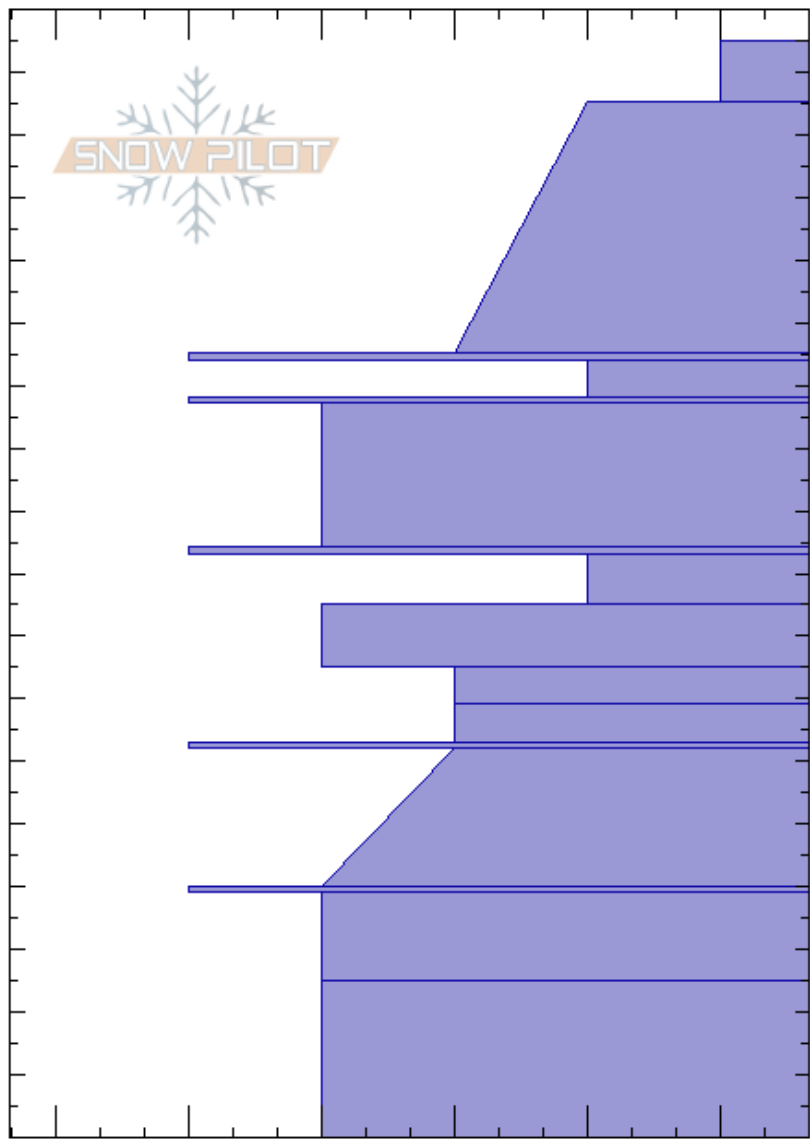

Tincan BTL 3/10

Chloe Steiner

Stability:

HS: 175

Layer Notes:

Chugach Range

03/10/2023 - 10:00am

Air Temperature:

PF: 24

118-117cm: Problematic layer

AK

Co-ord: 60.79382N, -149.17949W

Sky Cover: SCT

PS: 7

Elevation: 1010 ft

Slope Angle: 0°

Precipitation: NO

Wind: Calm

Aspect:

Wind Loading: no

Specifics: Pit dug in a Ski Area; Pit is representative of backcountry

Depth (cm)	Crystal		Moisture	ρ kg/m ³	Stability tests & Layer comments
	Form	Size			
175					
170	/				
160					
150	B				
140					
130	⊙⊙				
120	B				
110	⊙⊙				
100	B				
90	⊙⊙				
80	B				
70	⊙⊙				
60	B				
50	•				
40	⊙⊙				
30	•				
20					
10	^				
0					