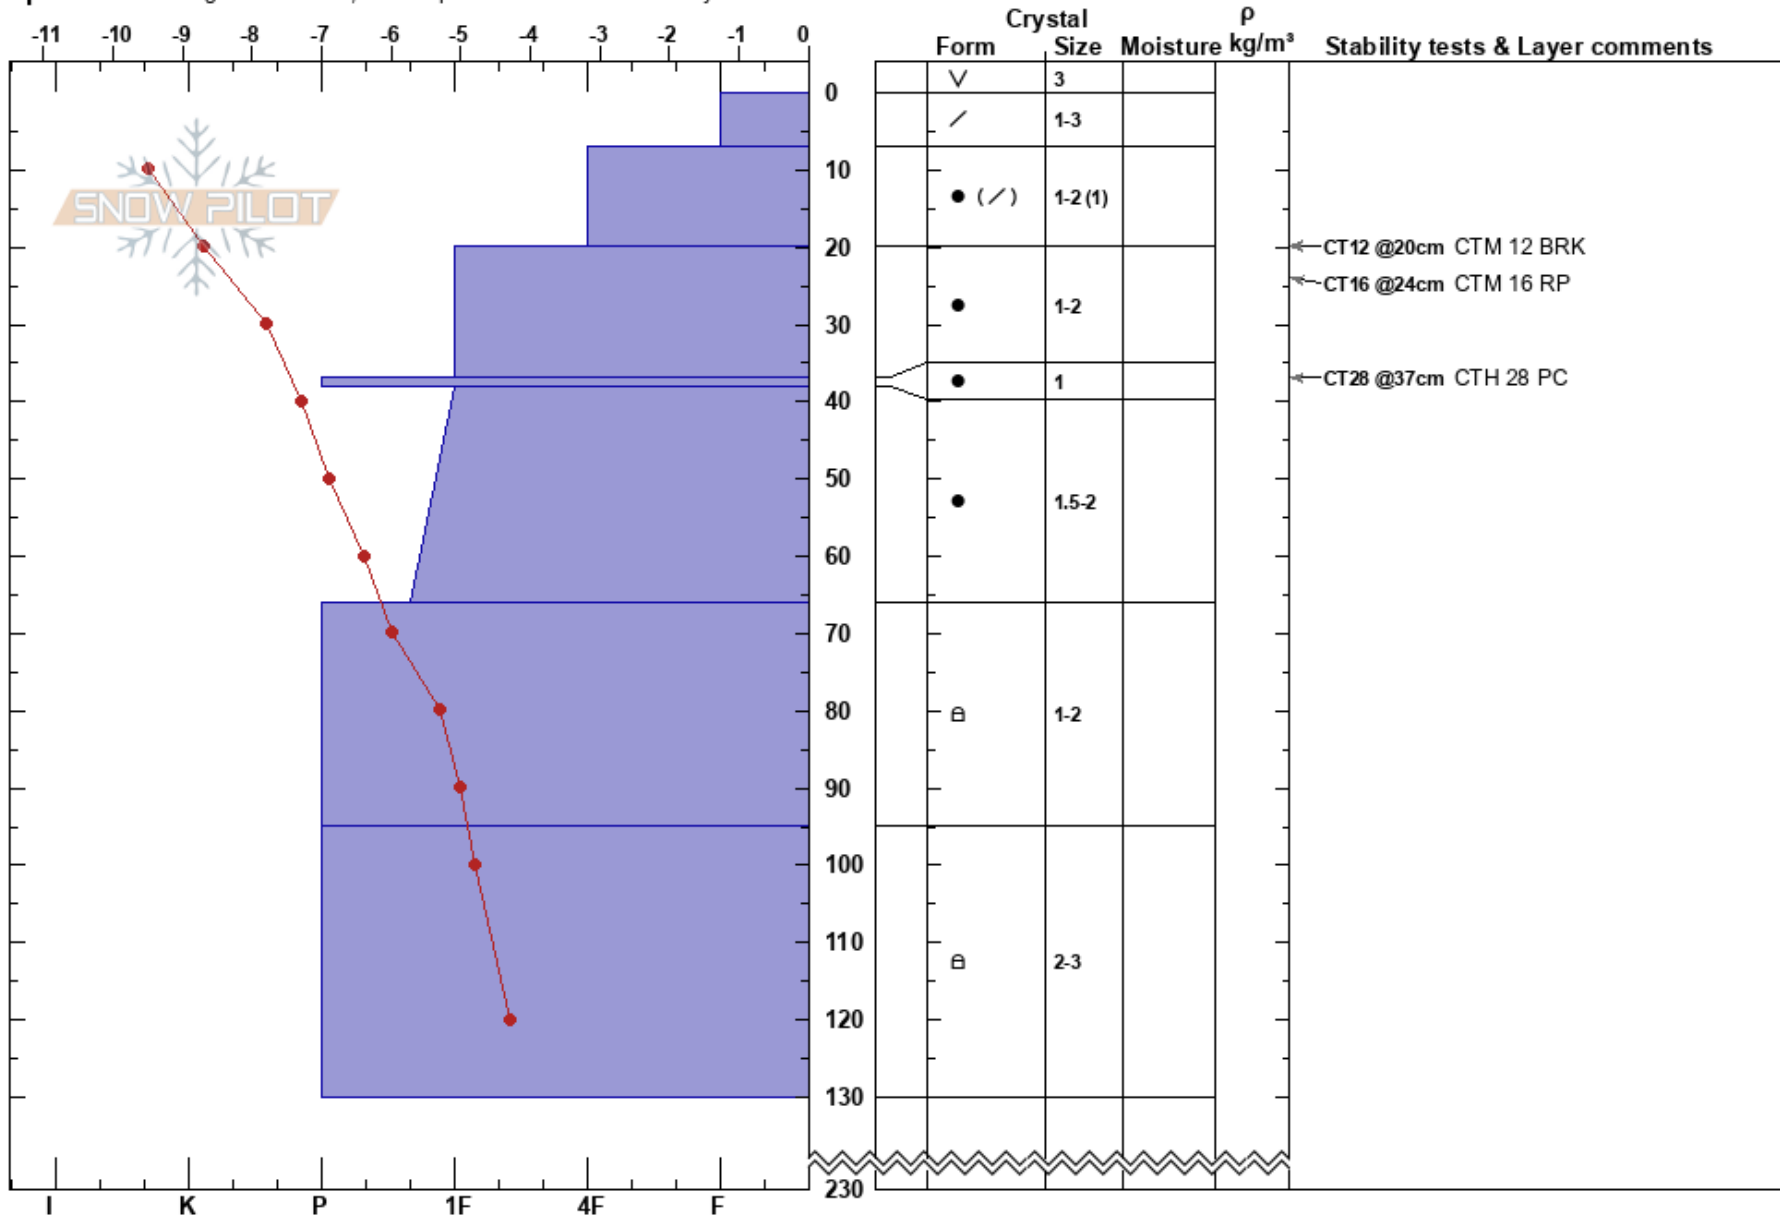

West Bowl top  
 Monashee  
 BC  
 Elevation: 2040 m  
 Aspect: 270°

Korina Linder  
 18/03/2023 - 09:38  
 Co-ord: 50.90461N, -119.93229W  
 Slope Angle: 20°  
 Wind Loading:

Stability: HS:230  
 Air Temperature: -6.7°C PF: 25 20-37cm: Problematic layer  
 Sky Cover: FEW  
 Precipitation: NO  
 Wind: S Light Breeze

Specifics: Pit dug in a Ski Area; Pit is representative of backcountry

Notes: Sheltered area, planar aspect