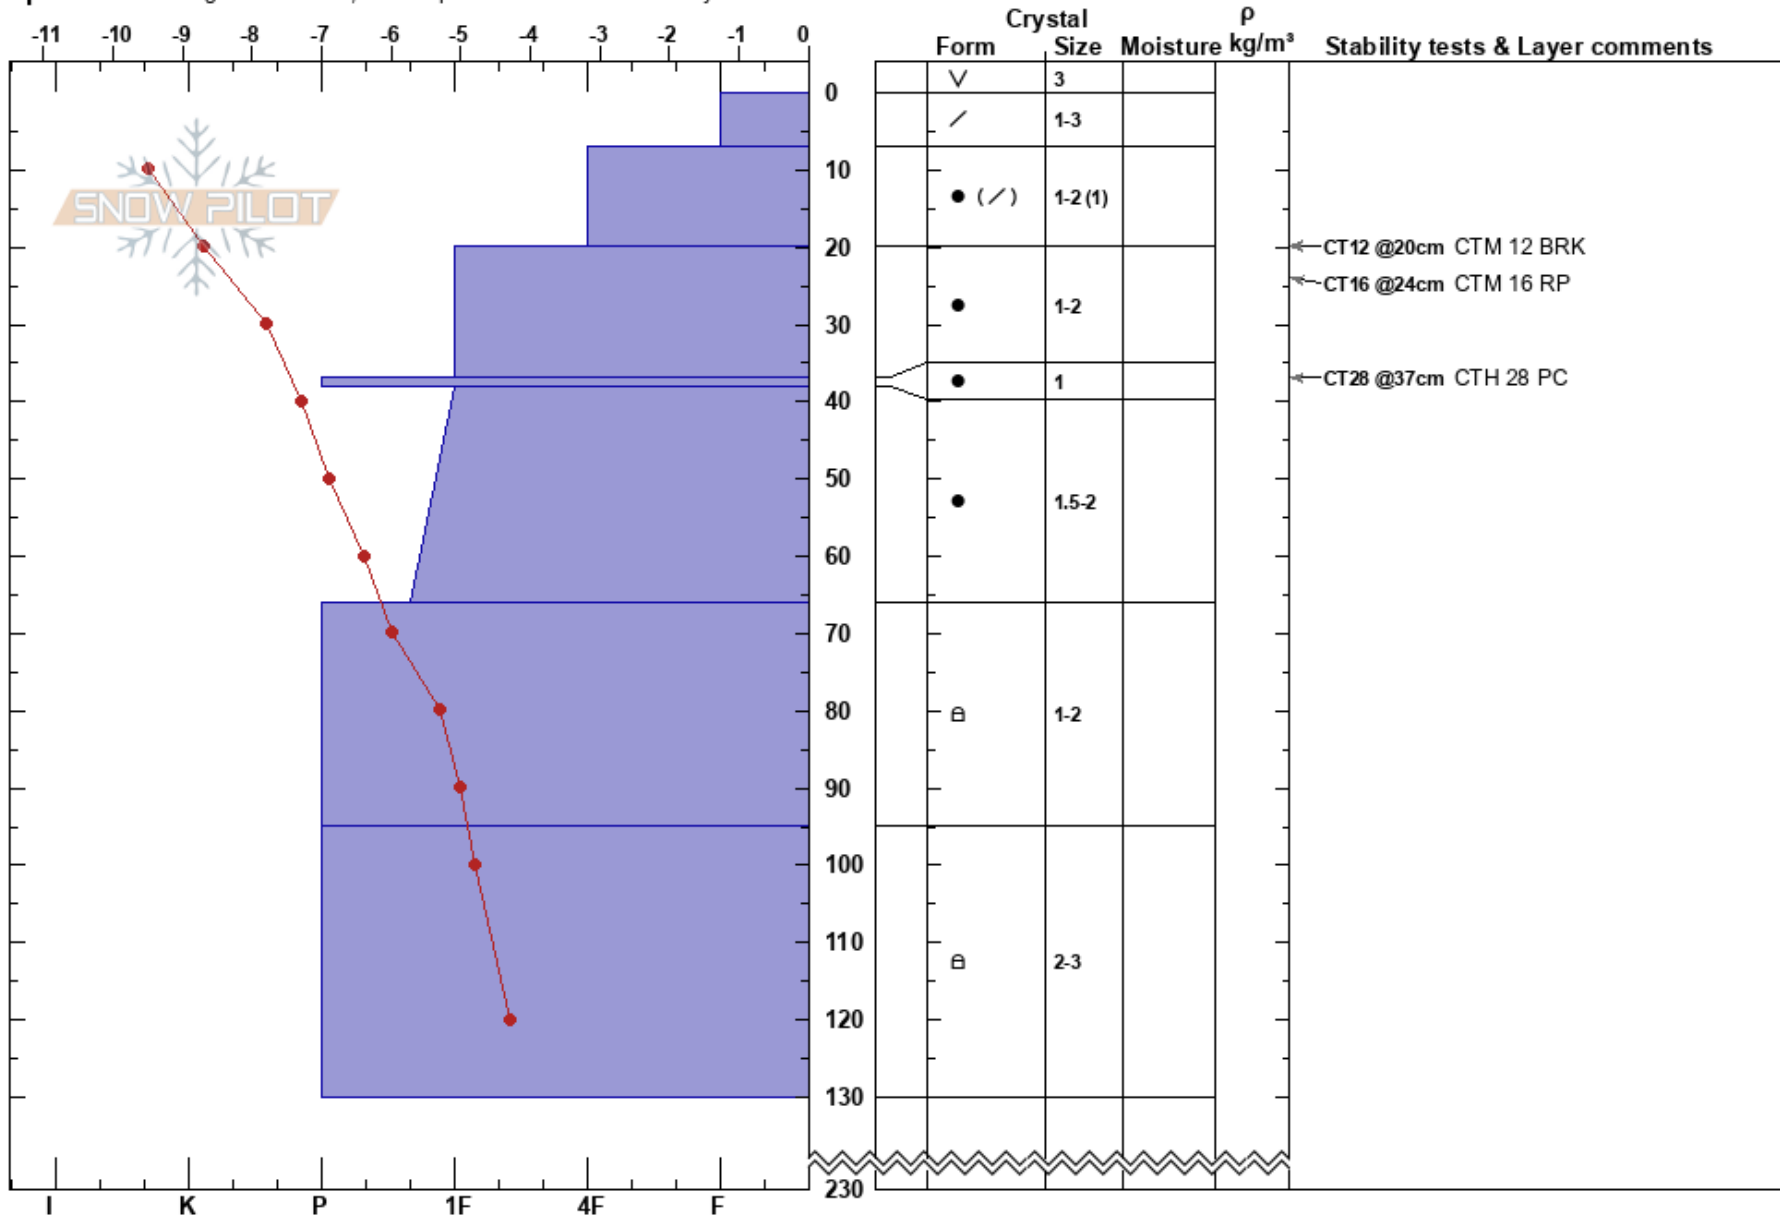

West Bowl top
 Monashee
 BC
 Elevation: 2040 m
 Aspect: 270°

Korina Linder
 18/03/2023 - 09:38
 Co-ord: 50.90461N, -119.93229W
 Slope Angle: 20°
 Wind Loading:

Stability: HS:230
 Air Temperature: -6.7°C PF: 25 20-37cm: Problematic layer
 Sky Cover: FEW
 Precipitation: NO
 Wind: S Light Breeze

Specifics: Pit dug in a Ski Area; Pit is representative of backcountry

Notes: Sheltered area, planar aspect