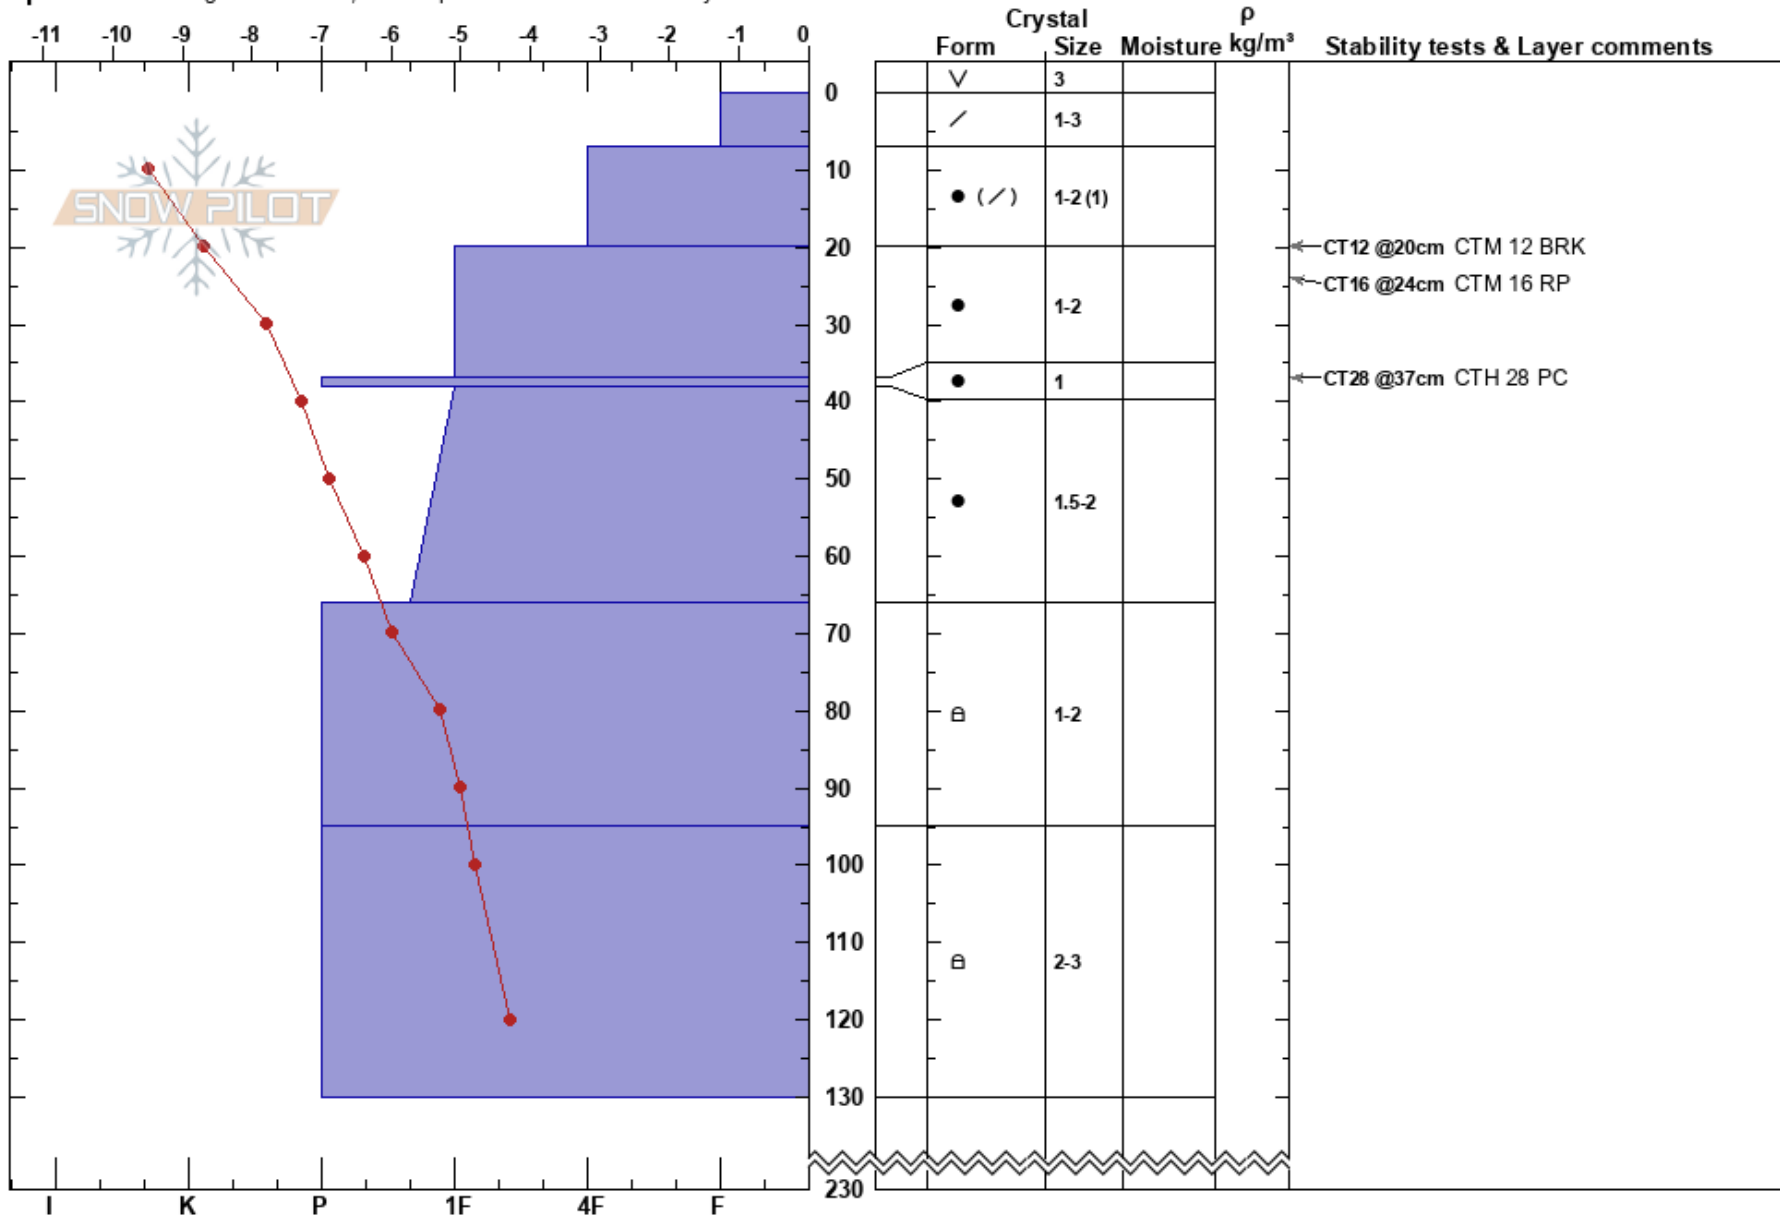

West Bowl top  
 Monashee  
 BC  
 Elevation: 2040 m  
 Aspect: 270°

Korina Linder  
 18/03/2023 - 09:38  
 Co-ord: 50.90461N, -119.93229W  
 Slope Angle: 20°  
 Wind Loading:

Stability: **HS:230**  
 Air Temperature: -6.7°C PF: 25 20-37cm: Problematic layer  
 Sky Cover: FEW  
 Precipitation: NO  
 Wind: S Light Breeze

Specifics: Pit dug in a Ski Area; Pit is representative of backcountry

Notes: Sheltered area, planar aspect