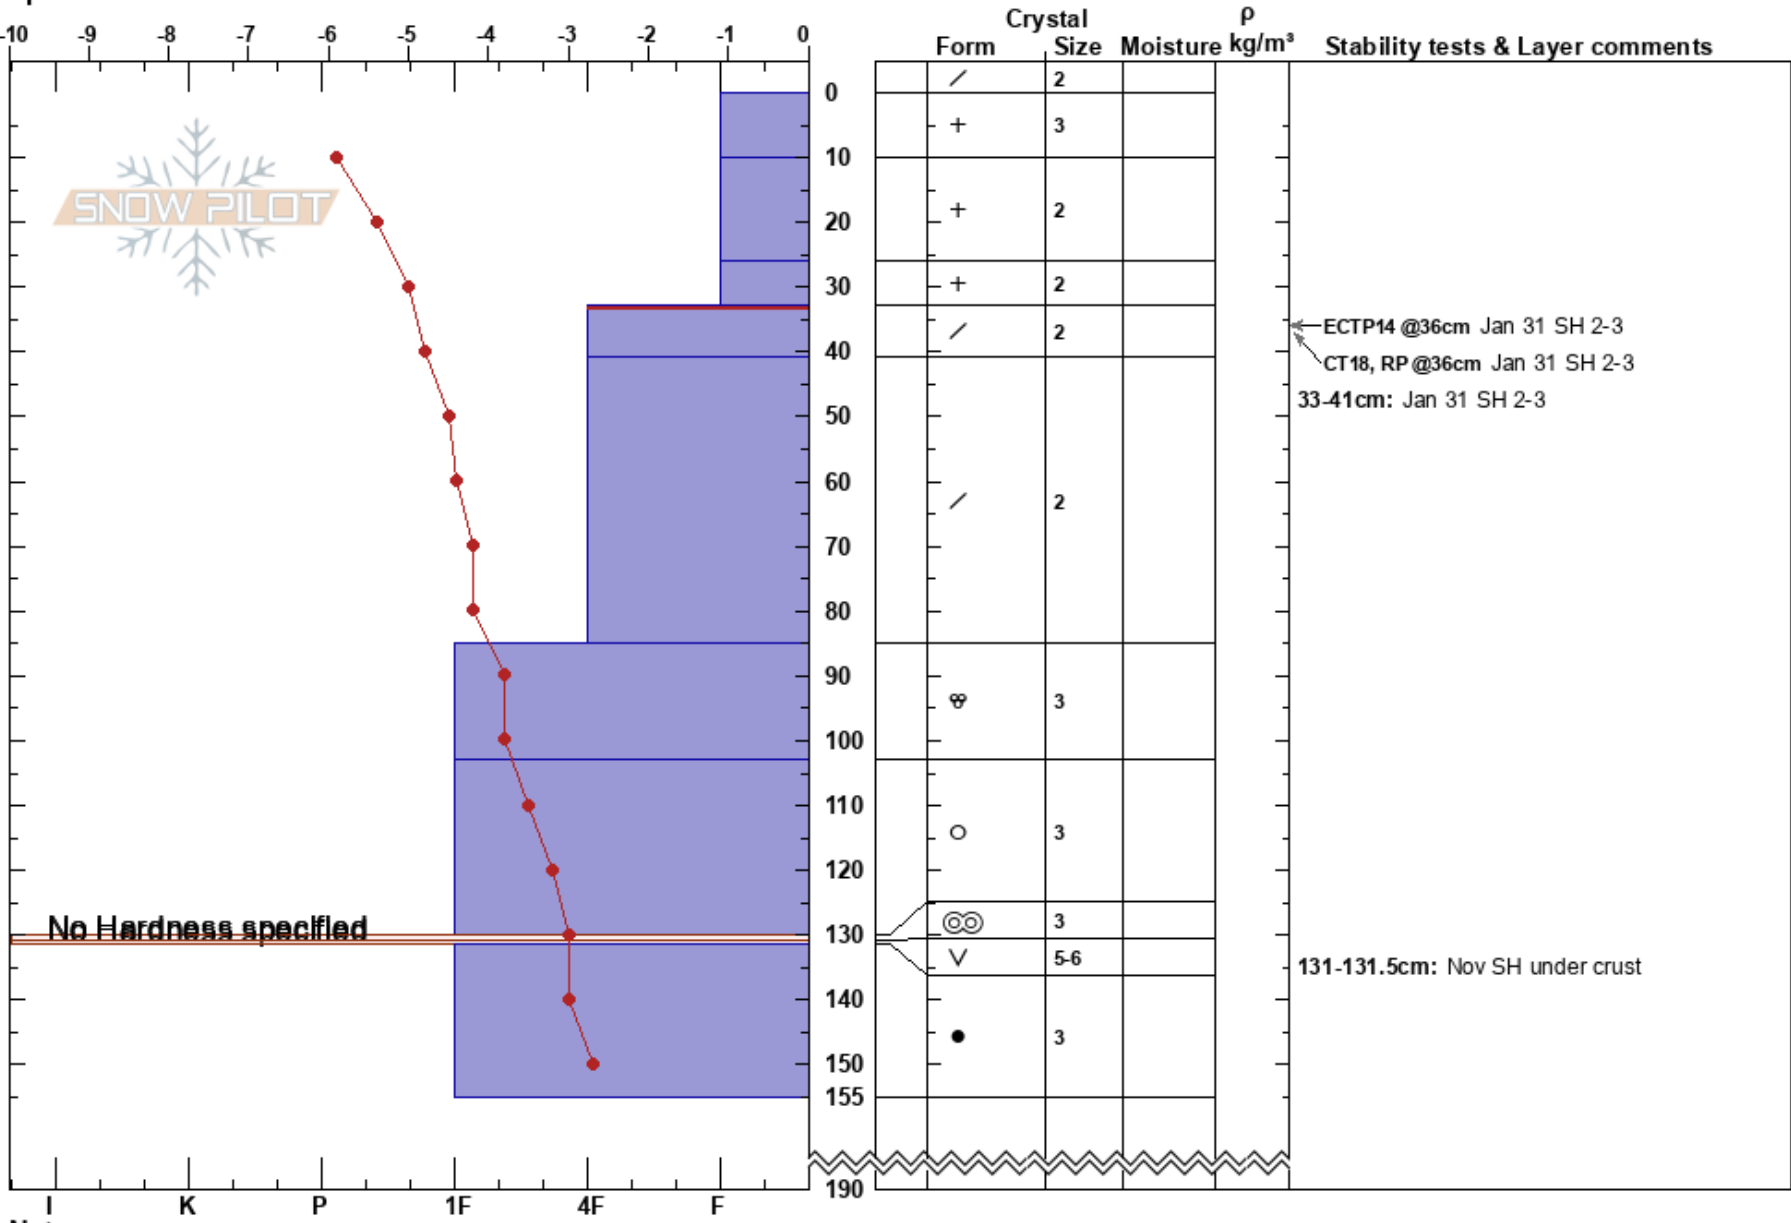

Full 2 Valkyr
 Selkirks
 BC
 Elevation: 2100 m
 Aspect: N
 Specifics:

Nick Padoin
 12/02/2023 - 15:30
 Co-ord:
 Slope Angle: 28°
 Wind Loading: previous

Stability:
 Air Temperature: -6°C
 Sky Cover: OVC
 Precipitation: S-1
 Wind: Calm

HS: 190
 PF: 40
 33-41cm: Jan 31 SH 2-3
 33-41cm: Problematic layer
 131-131.5cm: Nov SH under crust

Notes: