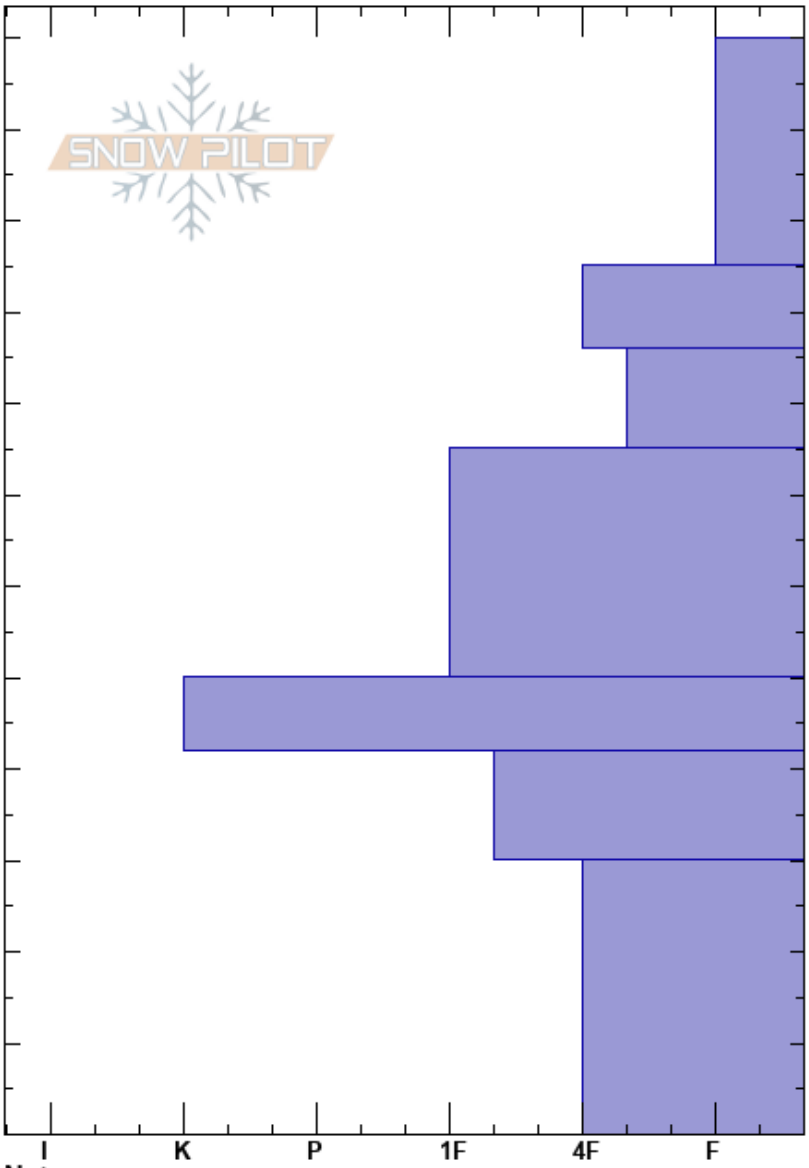

Throne, high north  
 Bridger Range  
 MT  
 Elevation: 8345 ft  
 Aspect: 330°  
 Specifics:

Alex Marienthal  
 03/09/2023 - 12:04pm  
 Co-ord: 45.88264N, -110.95239W  
 Slope Angle: 23°  
 Wind Loading:

Stability: Fair  
 Air Temperature:  
 Sky Cover: SCT  
 Precipitation: NO  
 Wind: Calm

HS: 120  
 Layer Notes:  
 120-95cm: Problematic layer

Height (cm)	Crystal		Moisture	$\rho$ kg/m <sup>3</sup>	Stability tests & Layer comments
	Form	Size			
120					
110	/				
100					
90	/				
80	□	1			
70					
60	⊖	1			
50	⊙⊙(□)				
40	⊖	2			
30					
20					
10	□	2.4			
0					ECTX