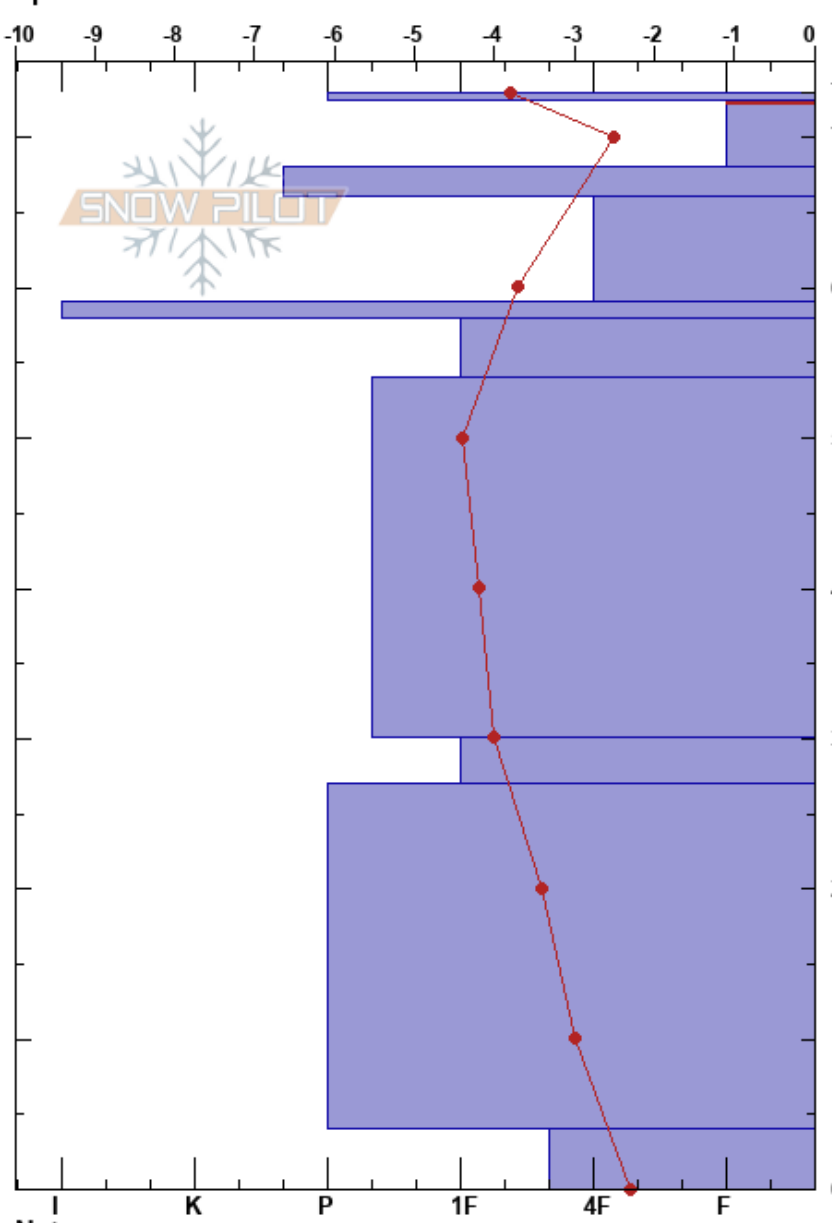

Kumroch AvPath103D
 Kamchatka
 Russia
 Elevation: 1010 m
 Aspect: NE
 Specifics:

Aleksey Kvasnikov
 18/03/2023 - 15:00
 Co-ord: 55.71037N, 161.34726E
 Slope Angle: 26°
 Wind Loading:

Stability: Very Good HS:73
 Air Temperature: -2°C PF: 14 72.5-68cm: Problematic layer
 Sky Cover: BKN
 Precipitation: NO
 Wind: S Light Breeze

Form	Crystal		Moisture	ρ kg/m ³	Stability tests & Layer comments
	Size				
*	2				← CT1, SC @72.5cm
-		D			
☒	1-2	D			
☉☉		D			
☐	2	D			
■		D			
☐	1.5	D			
⊖	1	D			
☐	2	D			
⊖	5	D			
☐ (^)	1.5(3)	D			