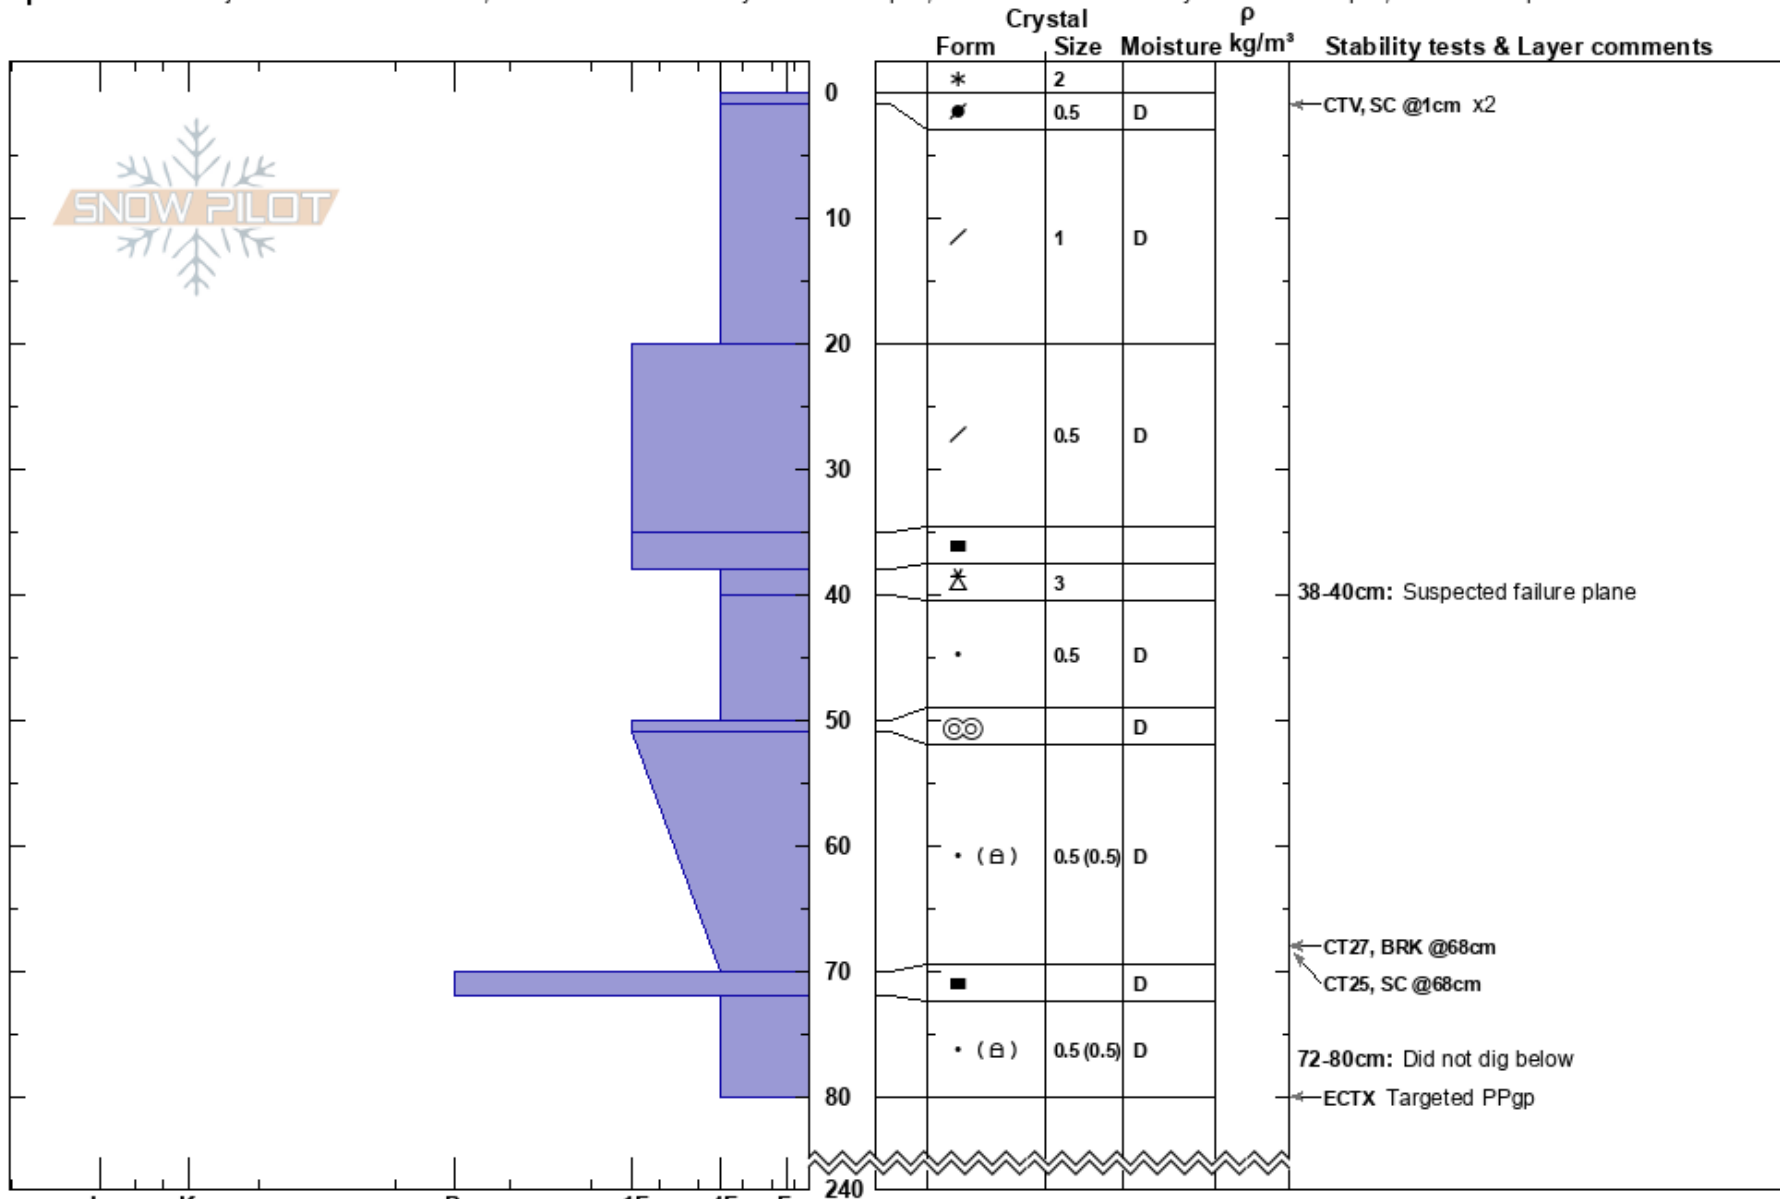

Sinners SouthEast
 Central Wasatch
 UT
 Elevation: 9768 ft
 Aspect: SE

Sean Zimmerman-Wall
 03/17/2023 - 11:00am
 Co-ord: 40.54968N, -111.63091W
 Slope Angle: 25°
 Wind Loading: previous

Stability: Fair
 Air Temperature:
 Sky Cover: CLR
 Precipitation: NO
 Wind: Calm

HS:240
 PF: 35
 PS: 5
 38-40cm: Suspected failure plane
 38-40cm: Problematic layer
 72-80cm: Did not dig below

Specifics: Pit is adjacent to avalanche: other; Recent avalanche activity on similar slopes; Recent avalanche activity on different slopes; We skied slope

Notes: Avalanche on an adjacent slope 100m away. Elected to avoid the path due to remaining overhead hazard. Avalanche was SS-ASc-R2D1.5-I <24 hrs old.