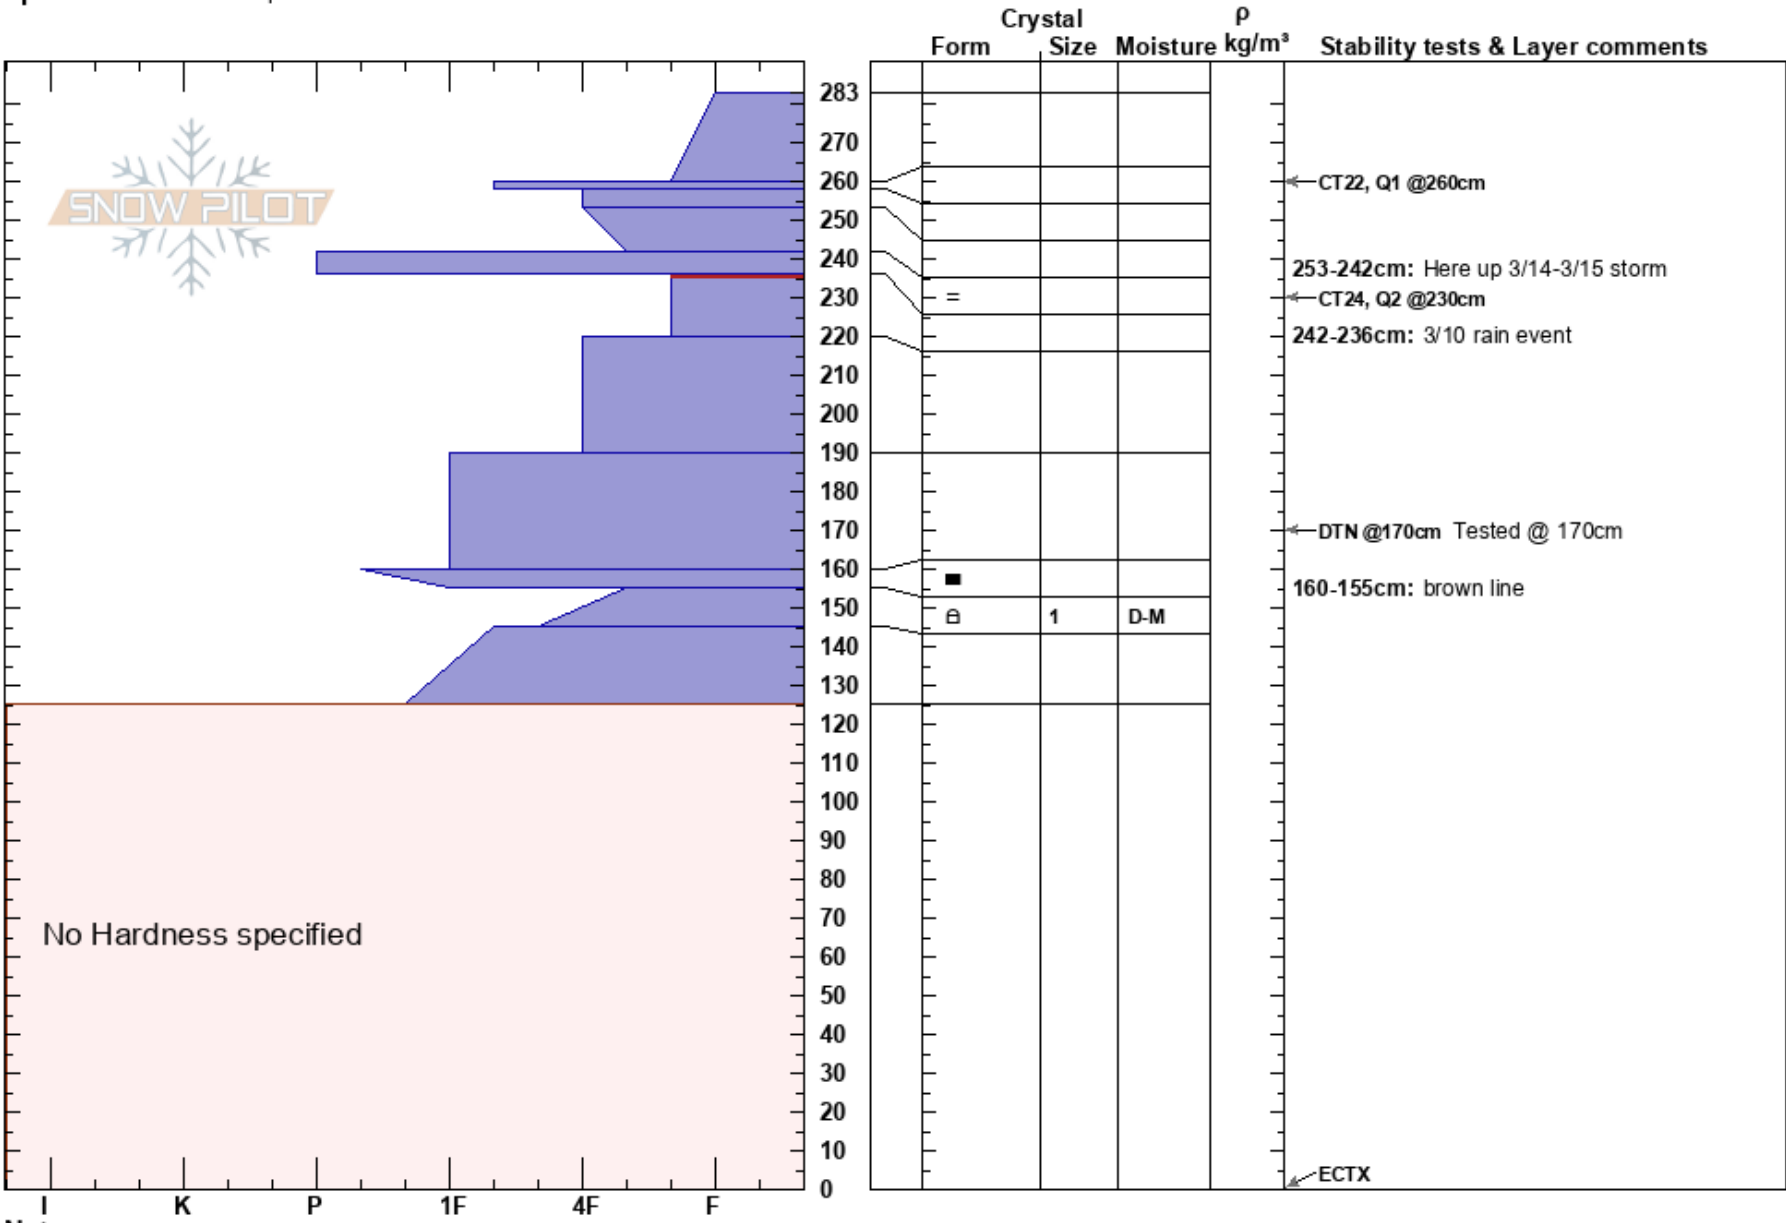

Mummy Approach Ridge
 Spring Mountains
 NV
Elevation: 11100 ft
Aspect: NE
Specifics: We skied slope

Andrew Dickie
 03/17/2023 - 10:40am
Co-ord: 36.29861N, -115.64688E
Slope Angle: 36°
Wind Loading:

Stability:
Air Temperature: -9.3°C
Sky Cover:
Precipitation: NO
Wind: Calm

HS: 283
PS: 30
Layer Notes:
 253-242cm: Here up 3/14-3/15 storm
 242-236cm: 3/10 rain event
 236-220cm: Problematic layer
 160-155cm: brown line

Notes: