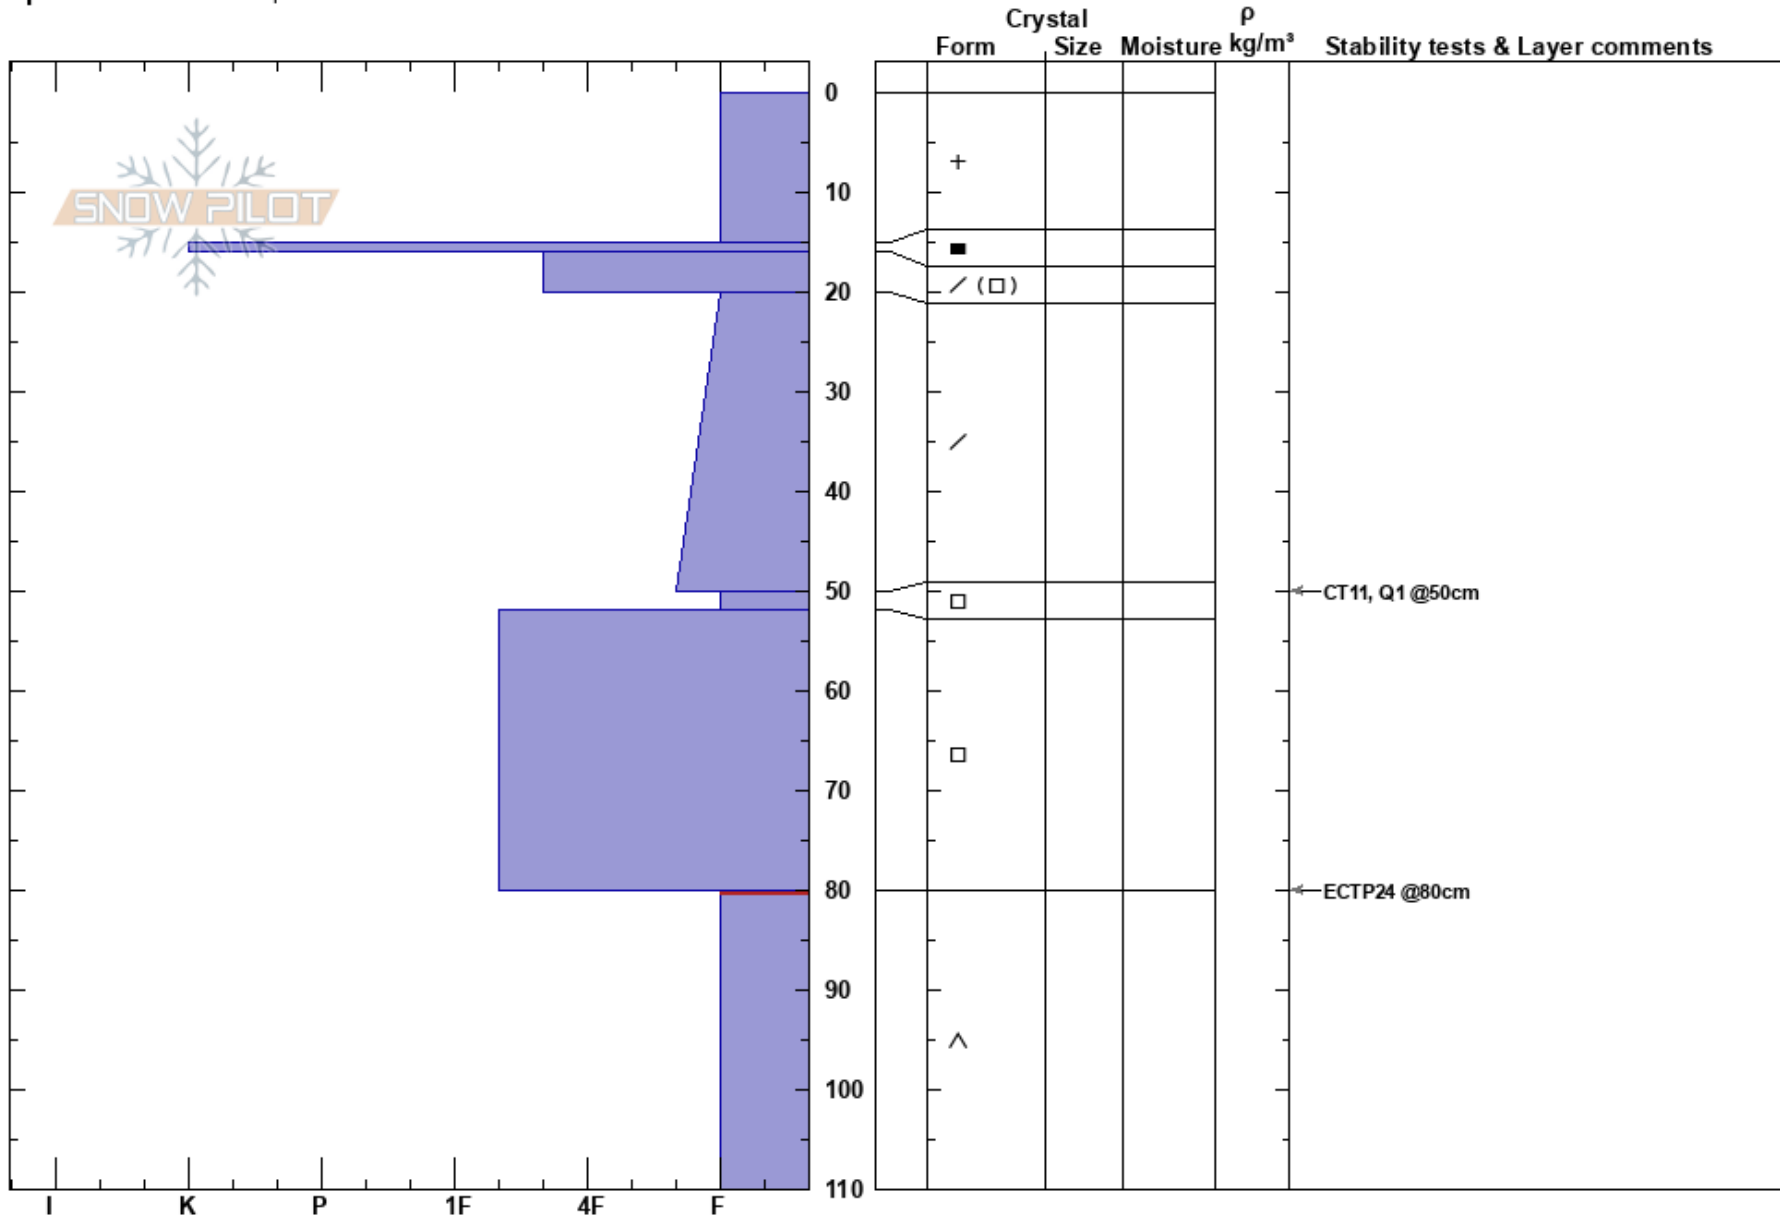

Redgrade
 Bighorn Range
 WY
Elevation: 6600 ft
Aspect: 42°
Specifics: We skied slope

Ryan Sorenson
 03/16/2023 - 4:00pm
Co-ord: 44.61924N, -107.08195W
Slope Angle: 25°
Wind Loading: yes

Stability:
Air Temperature: -7°C
Sky Cover: SCT
Precipitation: S1
Wind: W Moderate

HS: 110
PF: 80 80-110cm: Problematic layer
PS: 10

Notes: