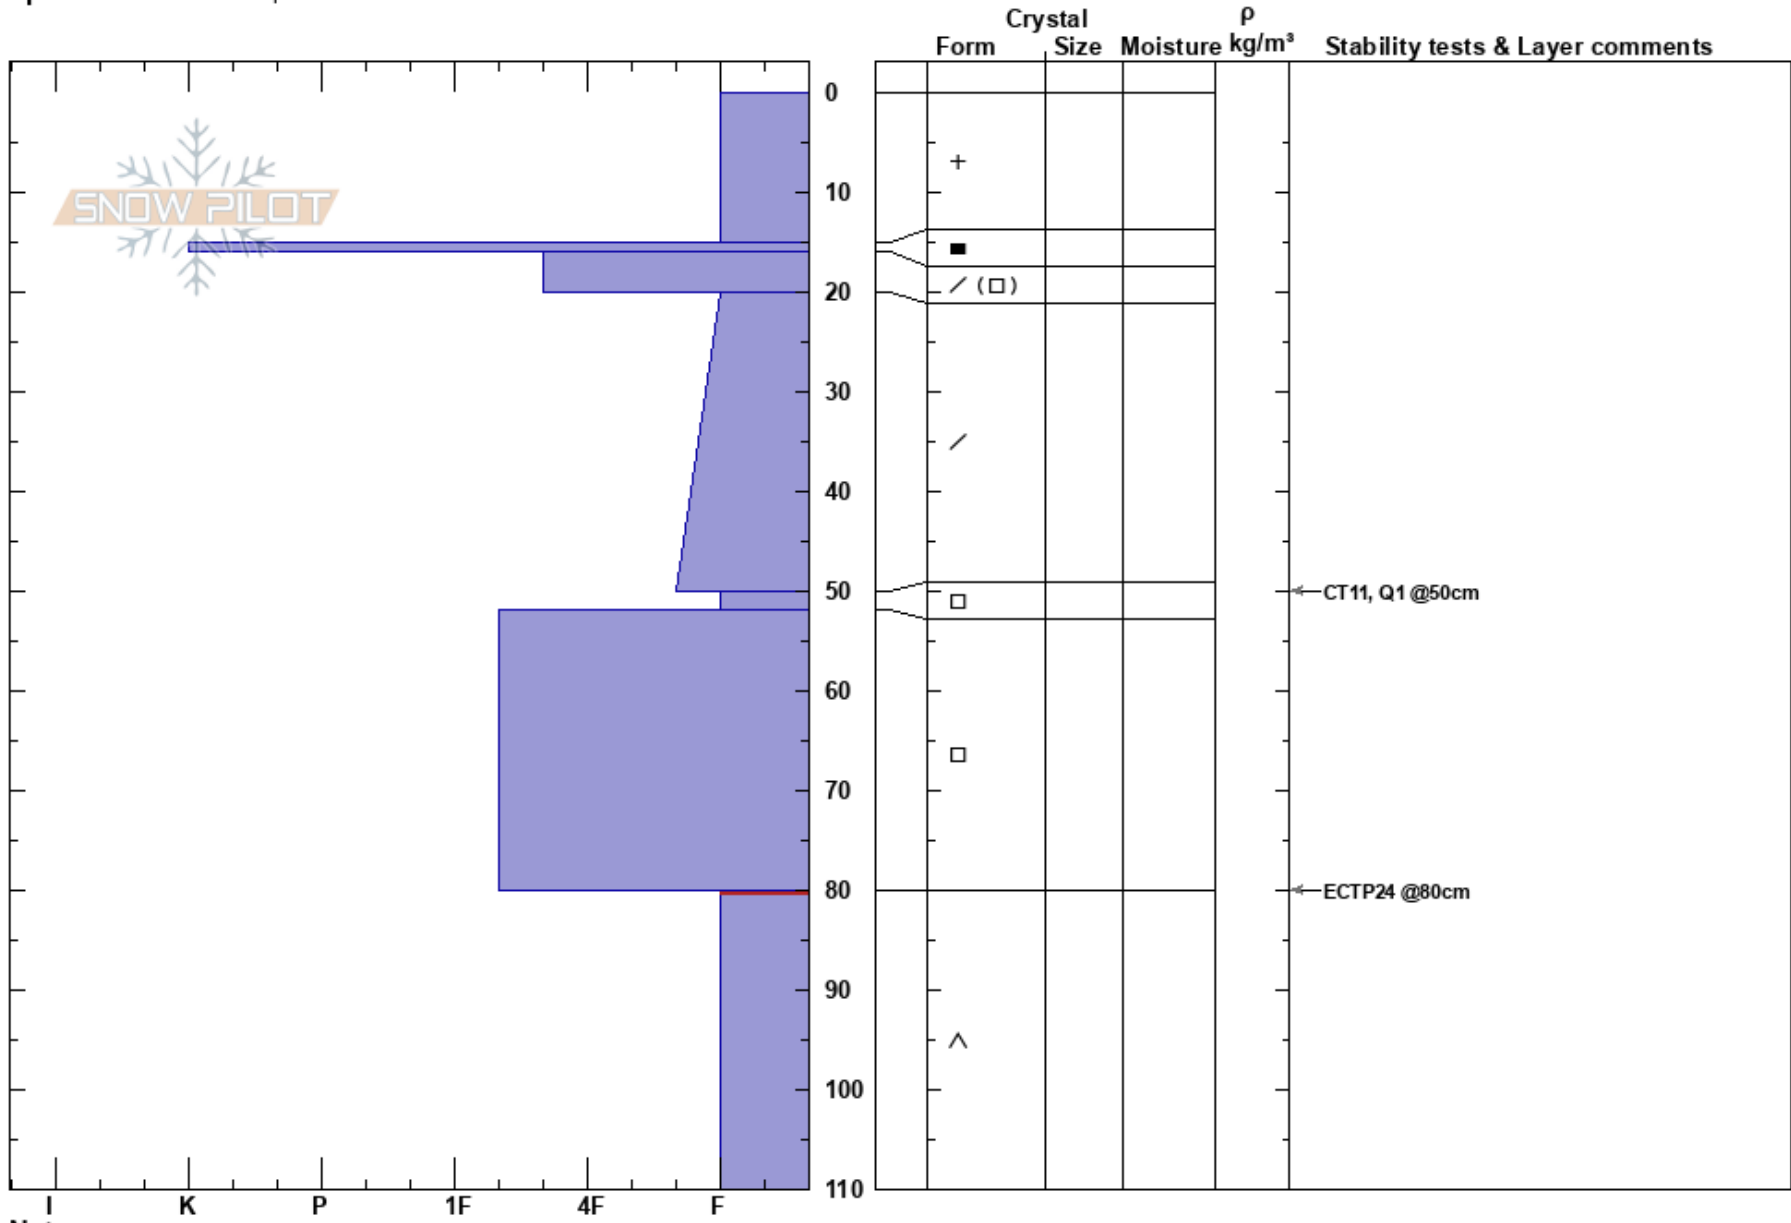

Redgrade
 Bighorn Range
 WY
Elevation: 6600 ft
Aspect: 42°
Specifics: We skied slope

Ryan Sorenson
 03/16/2023 - 4:00pm
Co-ord: 44.61924N, -107.08195W
Slope Angle: 25°
Wind Loading: yes

Stability:
Air Temperature: -7°C
Sky Cover: SCT
Precipitation: S1
Wind: W Moderate

HS: 110
PF: 80 80-110cm: Problematic layer
PS: 10

Notes: