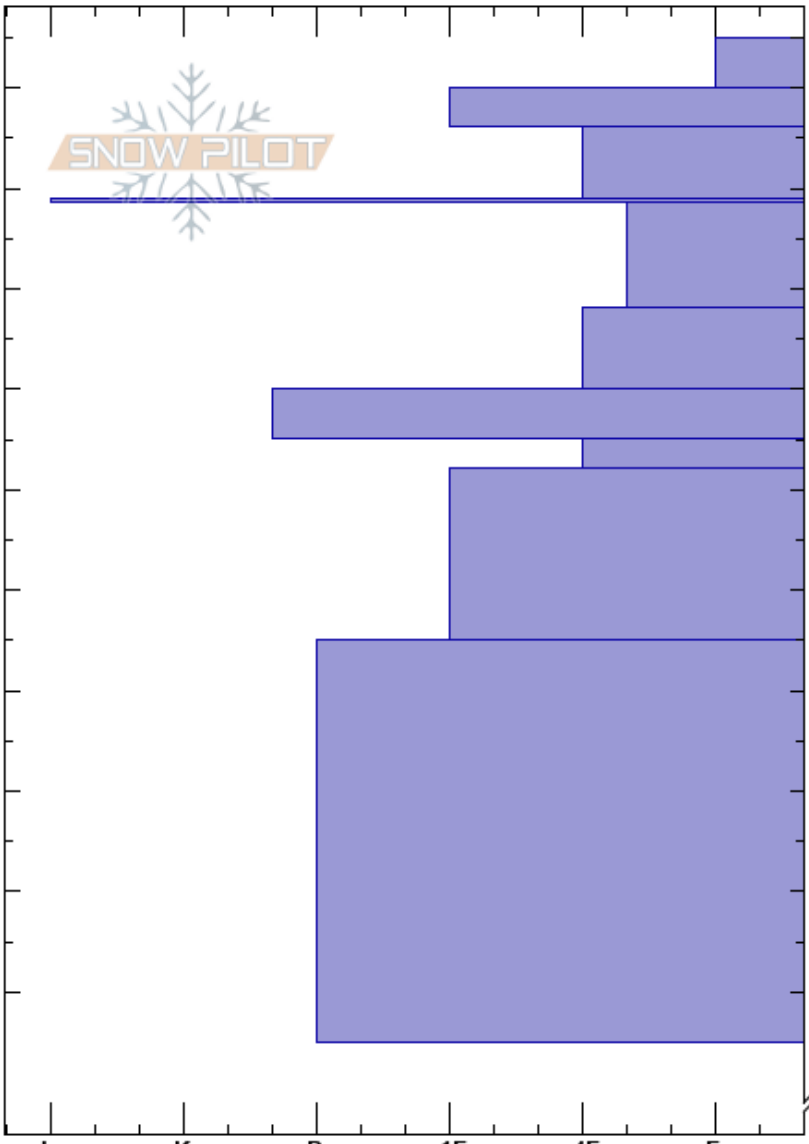

Jenny Bowl  
 Rattlesnake Mtns  
 MT  
 Elevation: 7800 ft  
 Aspect: NE  
 Specifics:

Jeff Carty  
 03/17/2023 - 2:00pm  
 Co-ord: 47.04029N, -113.98634W  
 Slope Angle: 35°  
 Wind Loading: no

Stability: **HS: 175**  
 Air Temperature: -4°C **PF: 40** 135-132cm: Problematic layer  
 Sky Cover: CLR **PS: 10**  
 Precipitation: NO  
 Wind: E Moderate

Layer Notes:

Height (cm)	Crystal		Moisture	$\rho$ kg/m <sup>3</sup>	Stability tests & Layer comments
	Form	Size			
175	∇	6			
170	/	2			
165	●	0.5			
160	⊔	1			
157	-				← ECTPV @157cm ← ECTN6 @157cm
150	⊠	1			
145	●	1-2			
140	⊙⊙				
135	A	2			
133					← ECTP13 @133cm ← ECTN15 @133cm
120	B				
110					
100					
95	●	0.5-1			
80					
75					