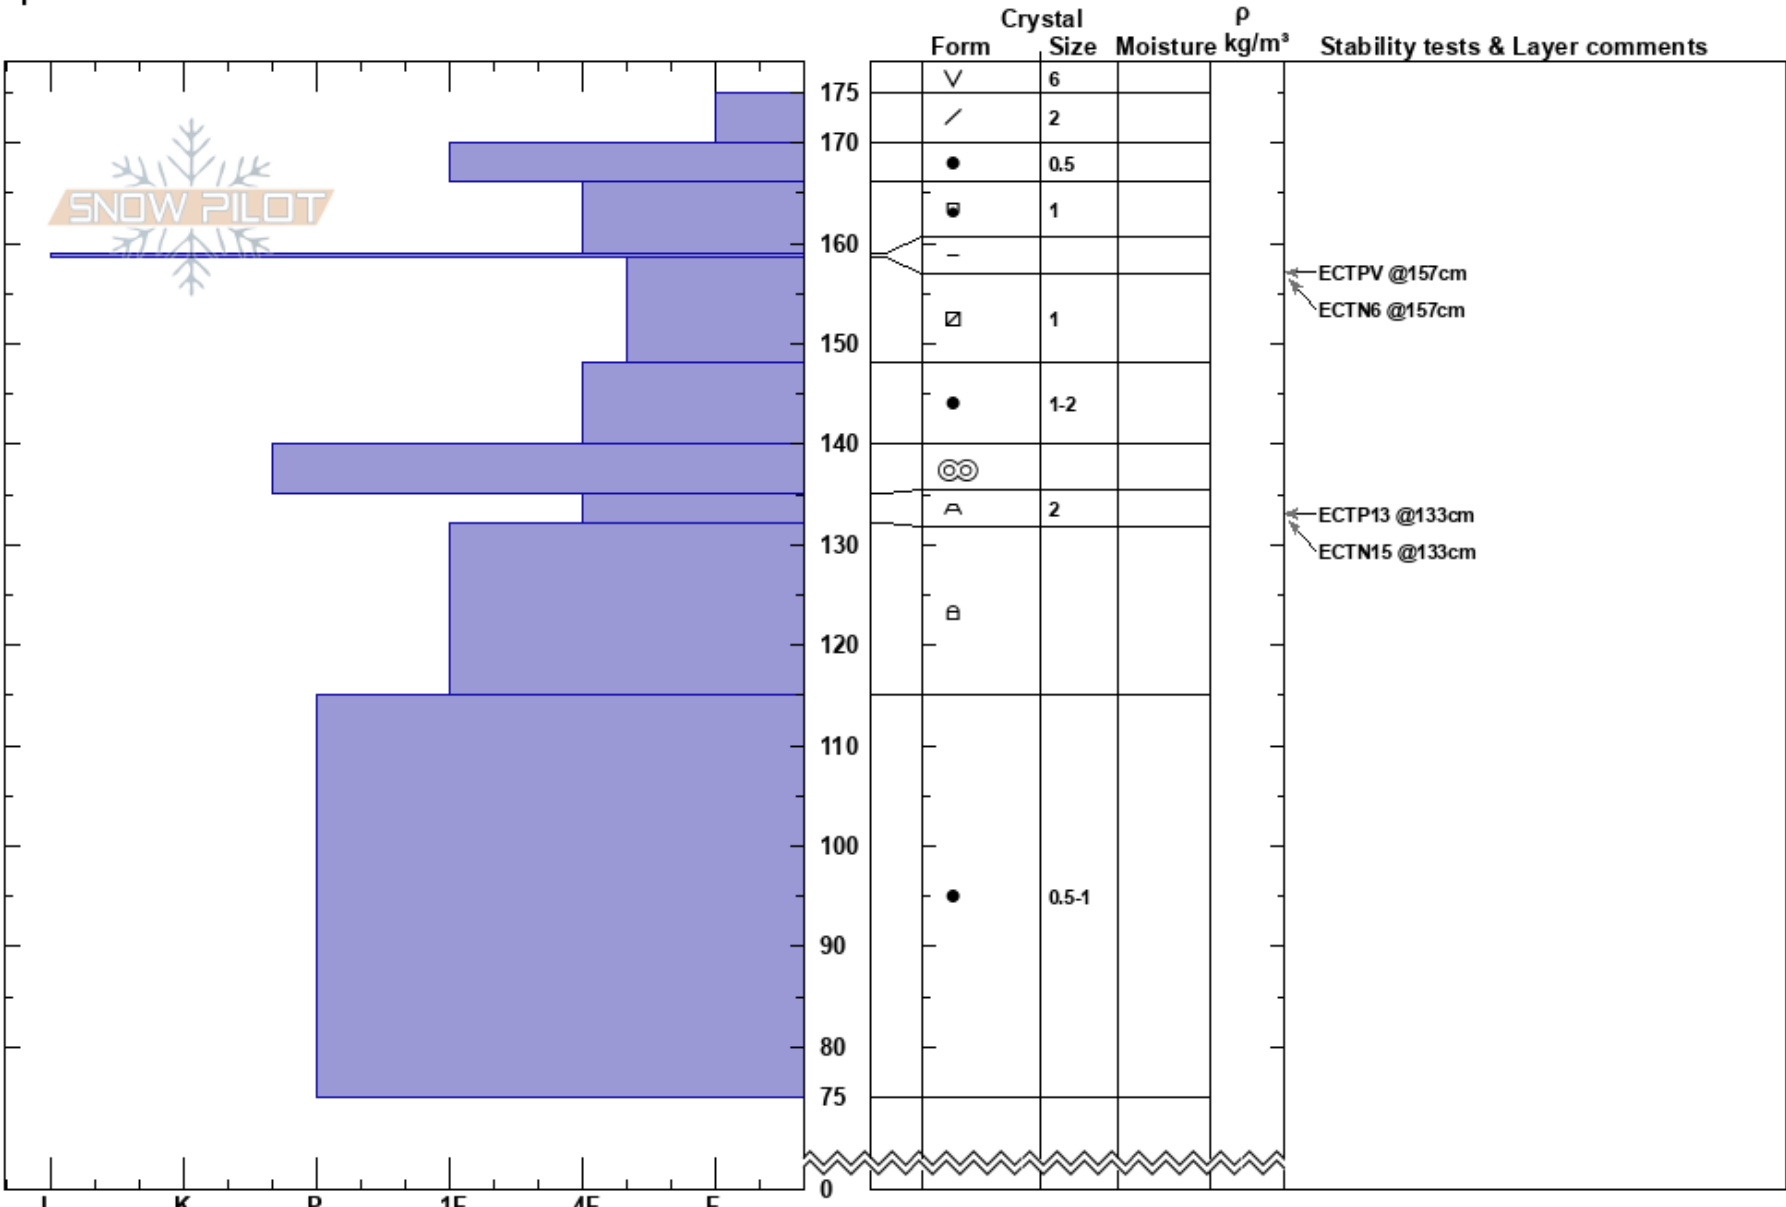

Jenny Bowl
 Rattlesnake Mtns
 MT
 Elevation: 7800 ft
 Aspect: NE
 Specifics:

Jeff Carty
 03/17/2023 - 2:00pm
 Co-ord: 47.04029N, -113.98634W
 Slope Angle: 35°
 Wind Loading: no

Stability: **HS: 175**
 Air Temperature: -4°C **PF: 40** 135-132cm: Problematic layer
 Sky Cover: CLR **PS: 10**
 Precipitation: NO
 Wind: E Moderate