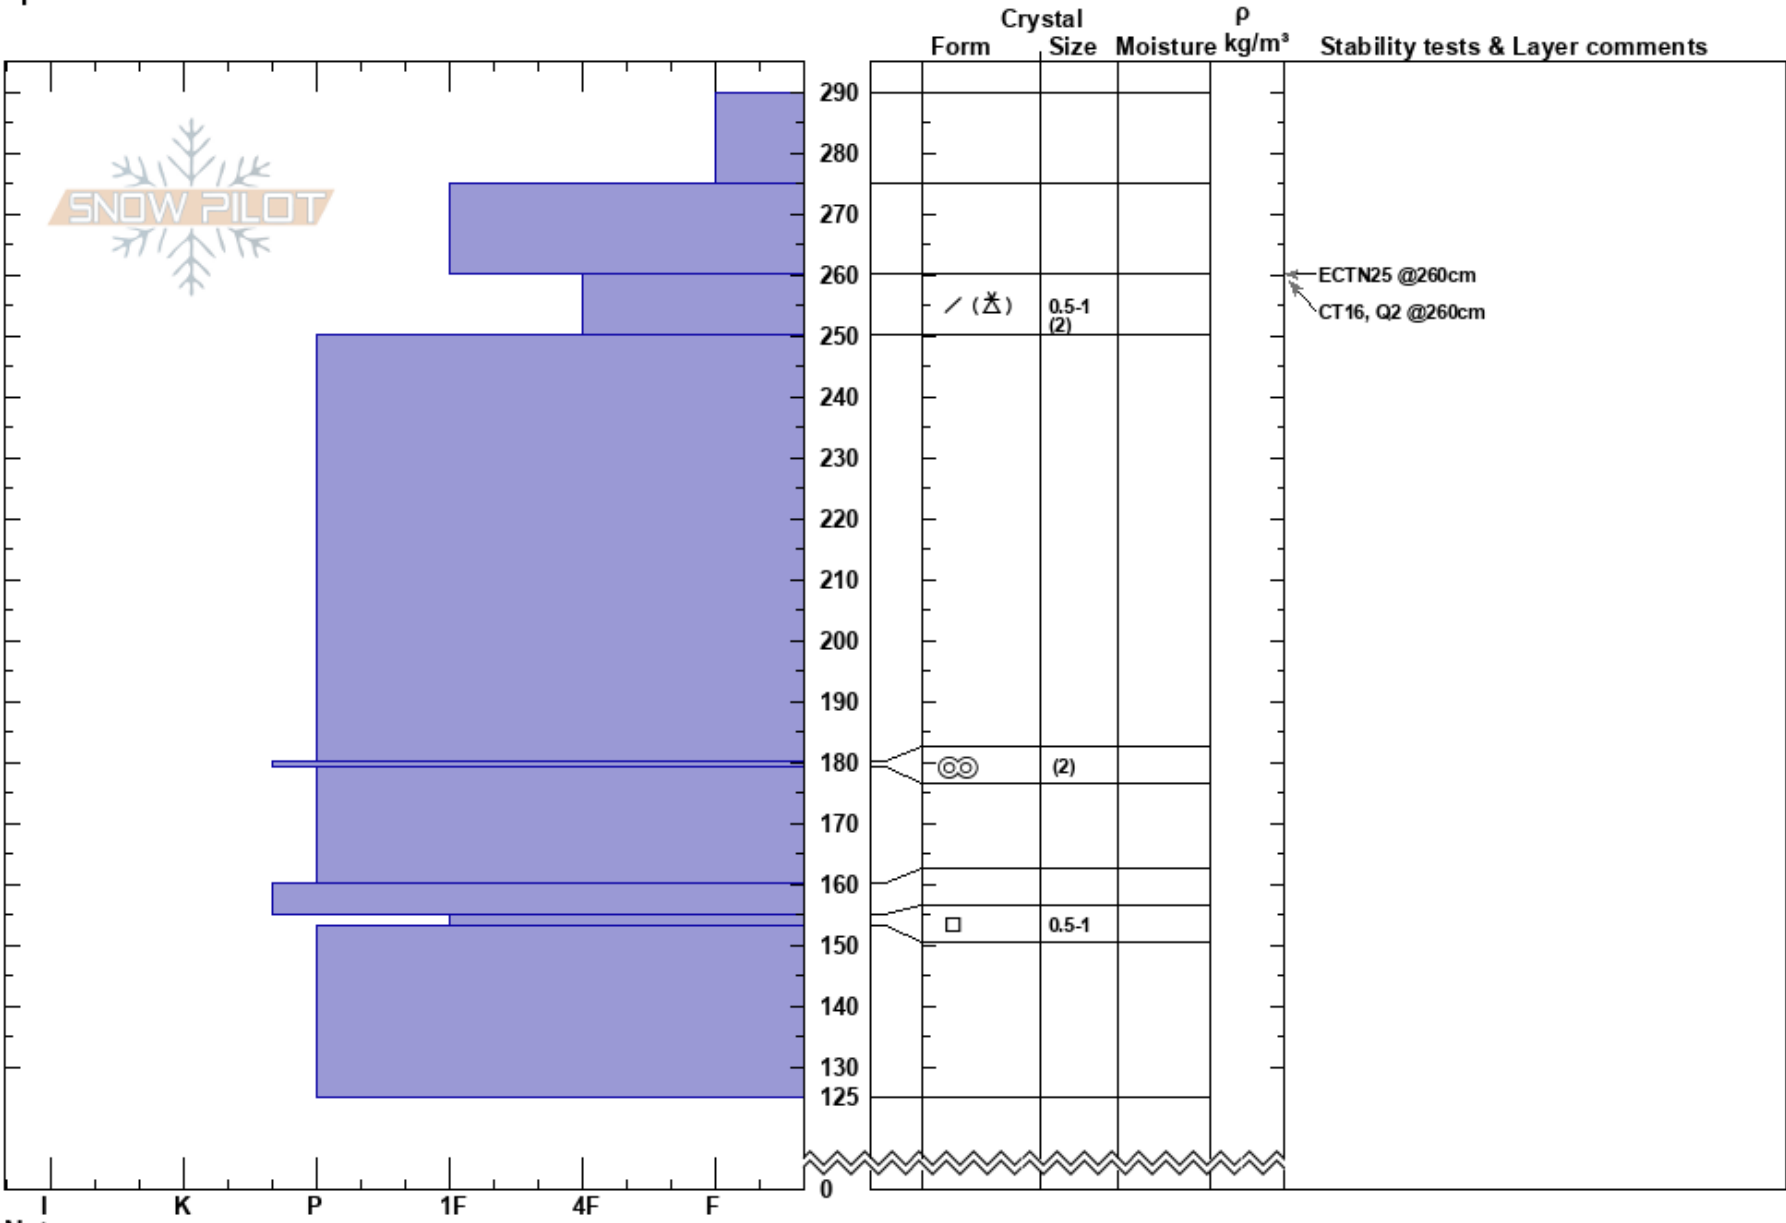

Royal Manago  
 Uinta Range  
 UT  
 Elevation: 9830 ft  
 Aspect: SE  
 Specifics:

Dave Kikkert  
 03/17/2023 - 3:58pm  
 Co-ord: 40.83001N, -111.08031W  
 Slope Angle: 30°  
 Wind Loading:

Stability:  
 Air Temperature:  
 Sky Cover: CLR  
 Precipitation: NO  
 Wind: NW Calm

HS:290 Layer Notes:

Notes: