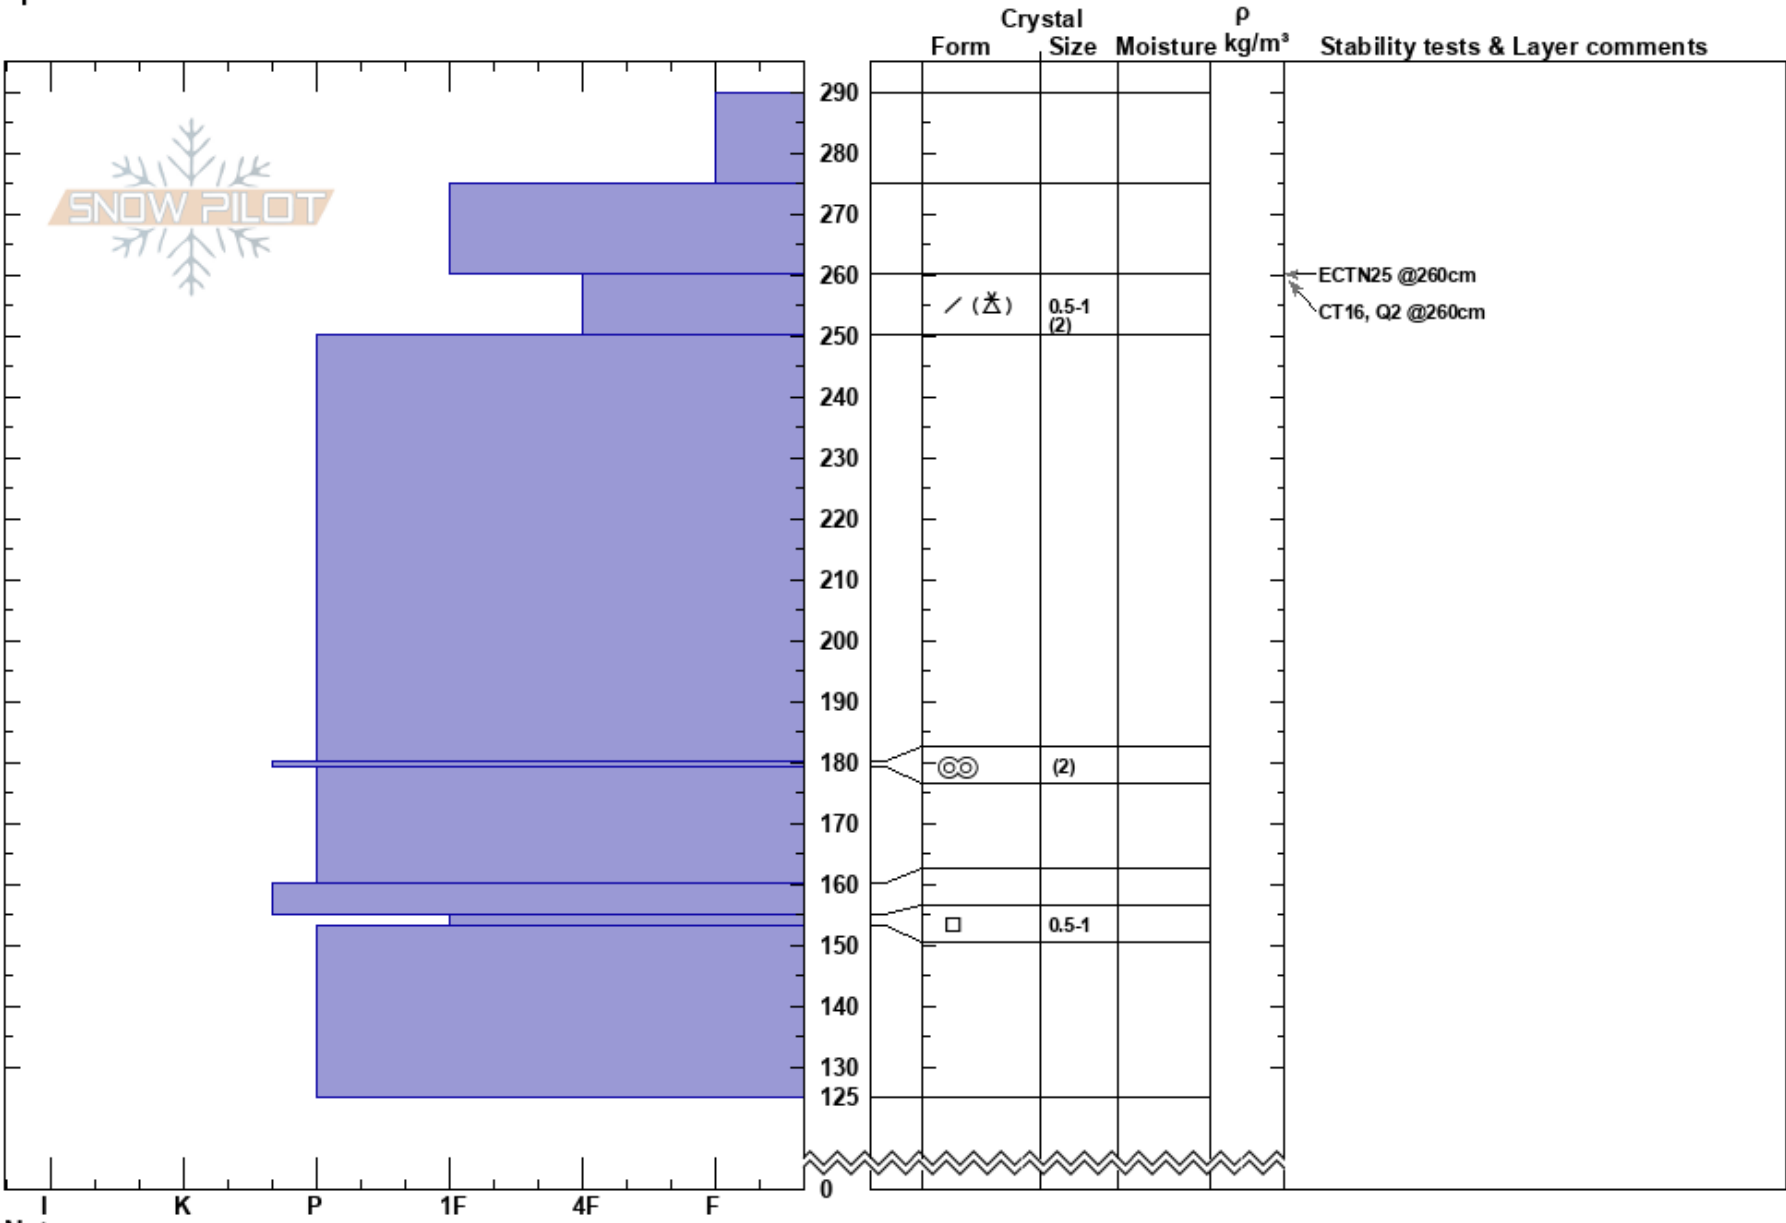

Royal Manago
 Uinta Range
 UT
 Elevation: 9830 ft
 Aspect: SE
 Specifics:

Dave Kikkert
 03/17/2023 - 3:58pm
 Co-ord: 40.83001N, -111.08031W
 Slope Angle: 30°
 Wind Loading:

Stability:
 Air Temperature:
 Sky Cover: CLR
 Precipitation: NO
 Wind: NW Calm

HS:290 Layer Notes:

Notes: