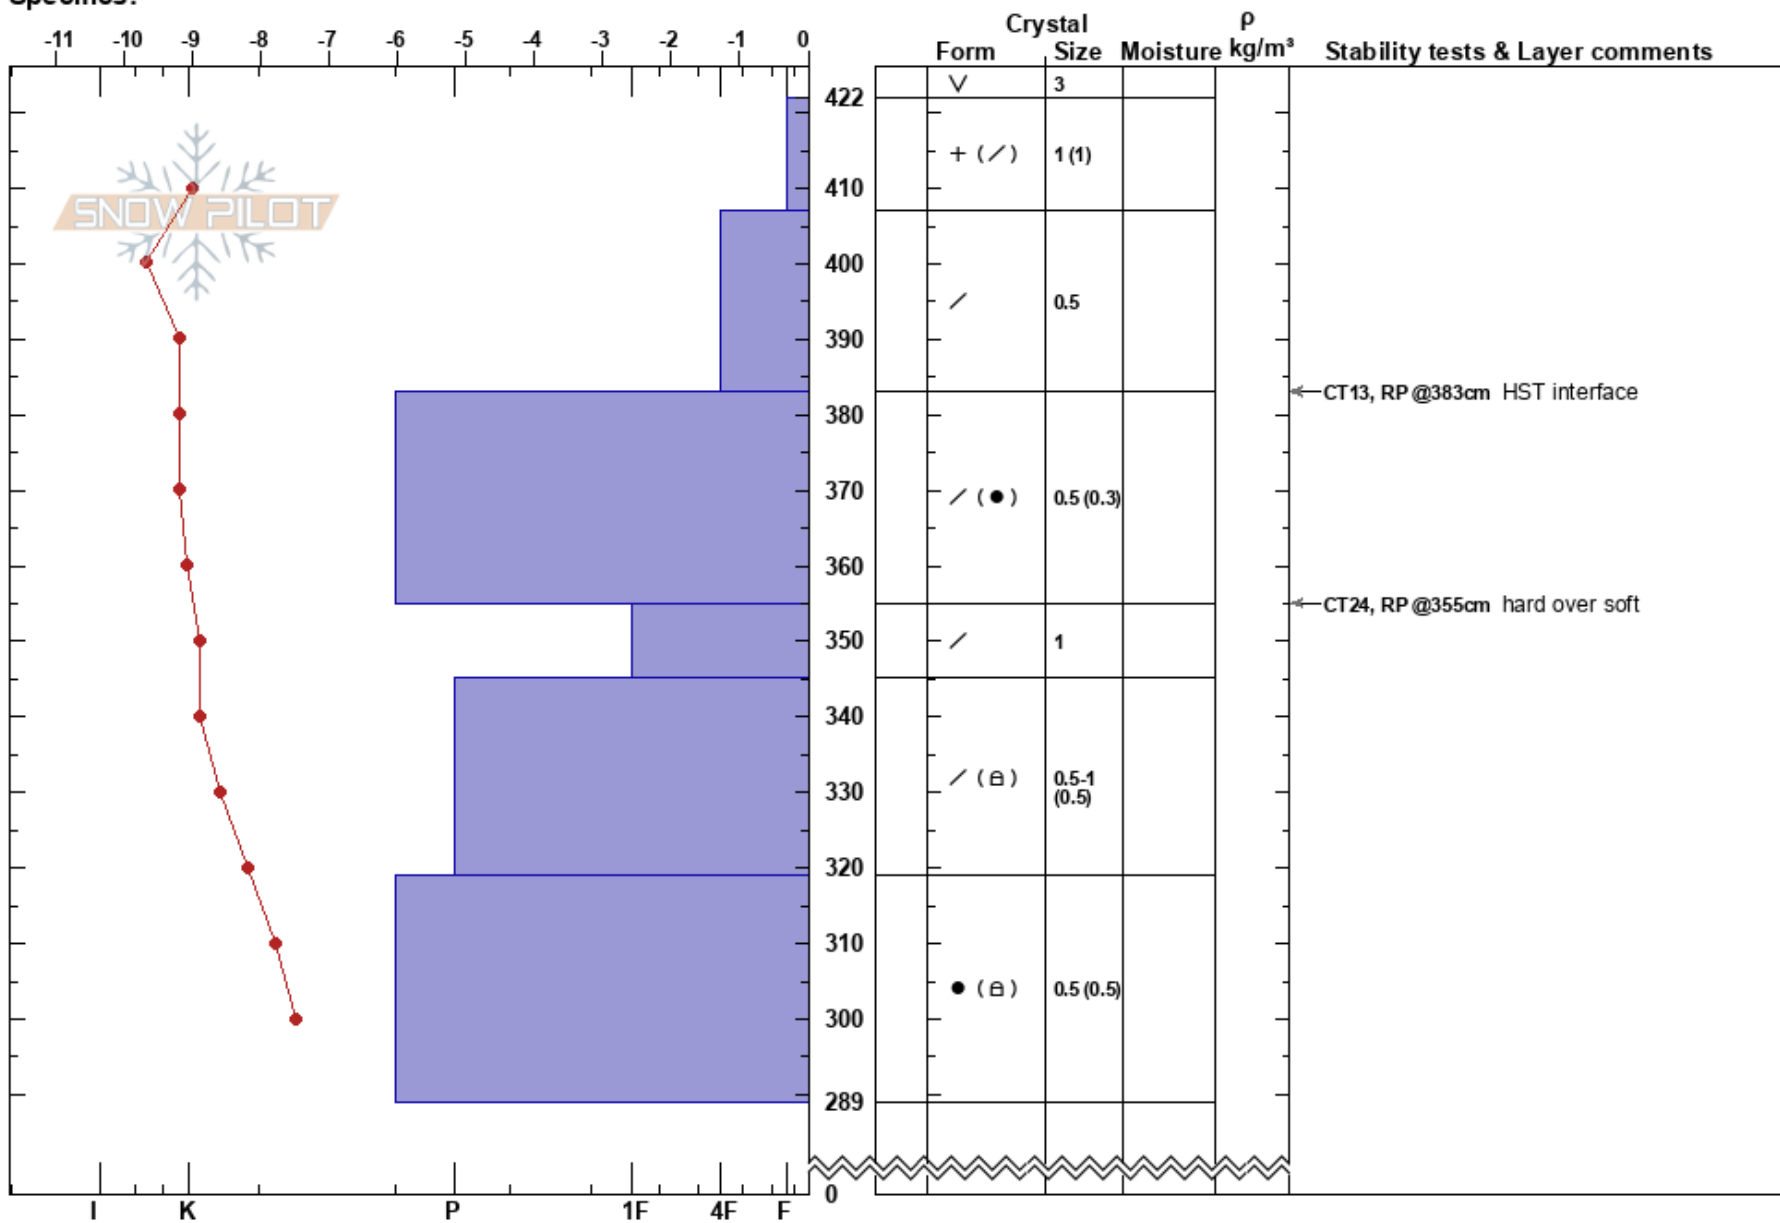

Wolverine  
 Dezaiko  
 BC  
 Elevation: 1670 m  
 Aspect: NE  
 Specifics:

Barb Sharp  
 17/03/2023 - 11:00  
 Co-ord:  
 Slope Angle: 32°  
 Wind Loading:

Stability: HS:422 Layer Notes:  
 Air Temperature: -3.5°C  
 Sky Cover: FEW  
 Precipitation: NO  
 Wind: S Light Breeze

Notes: TL below ridge