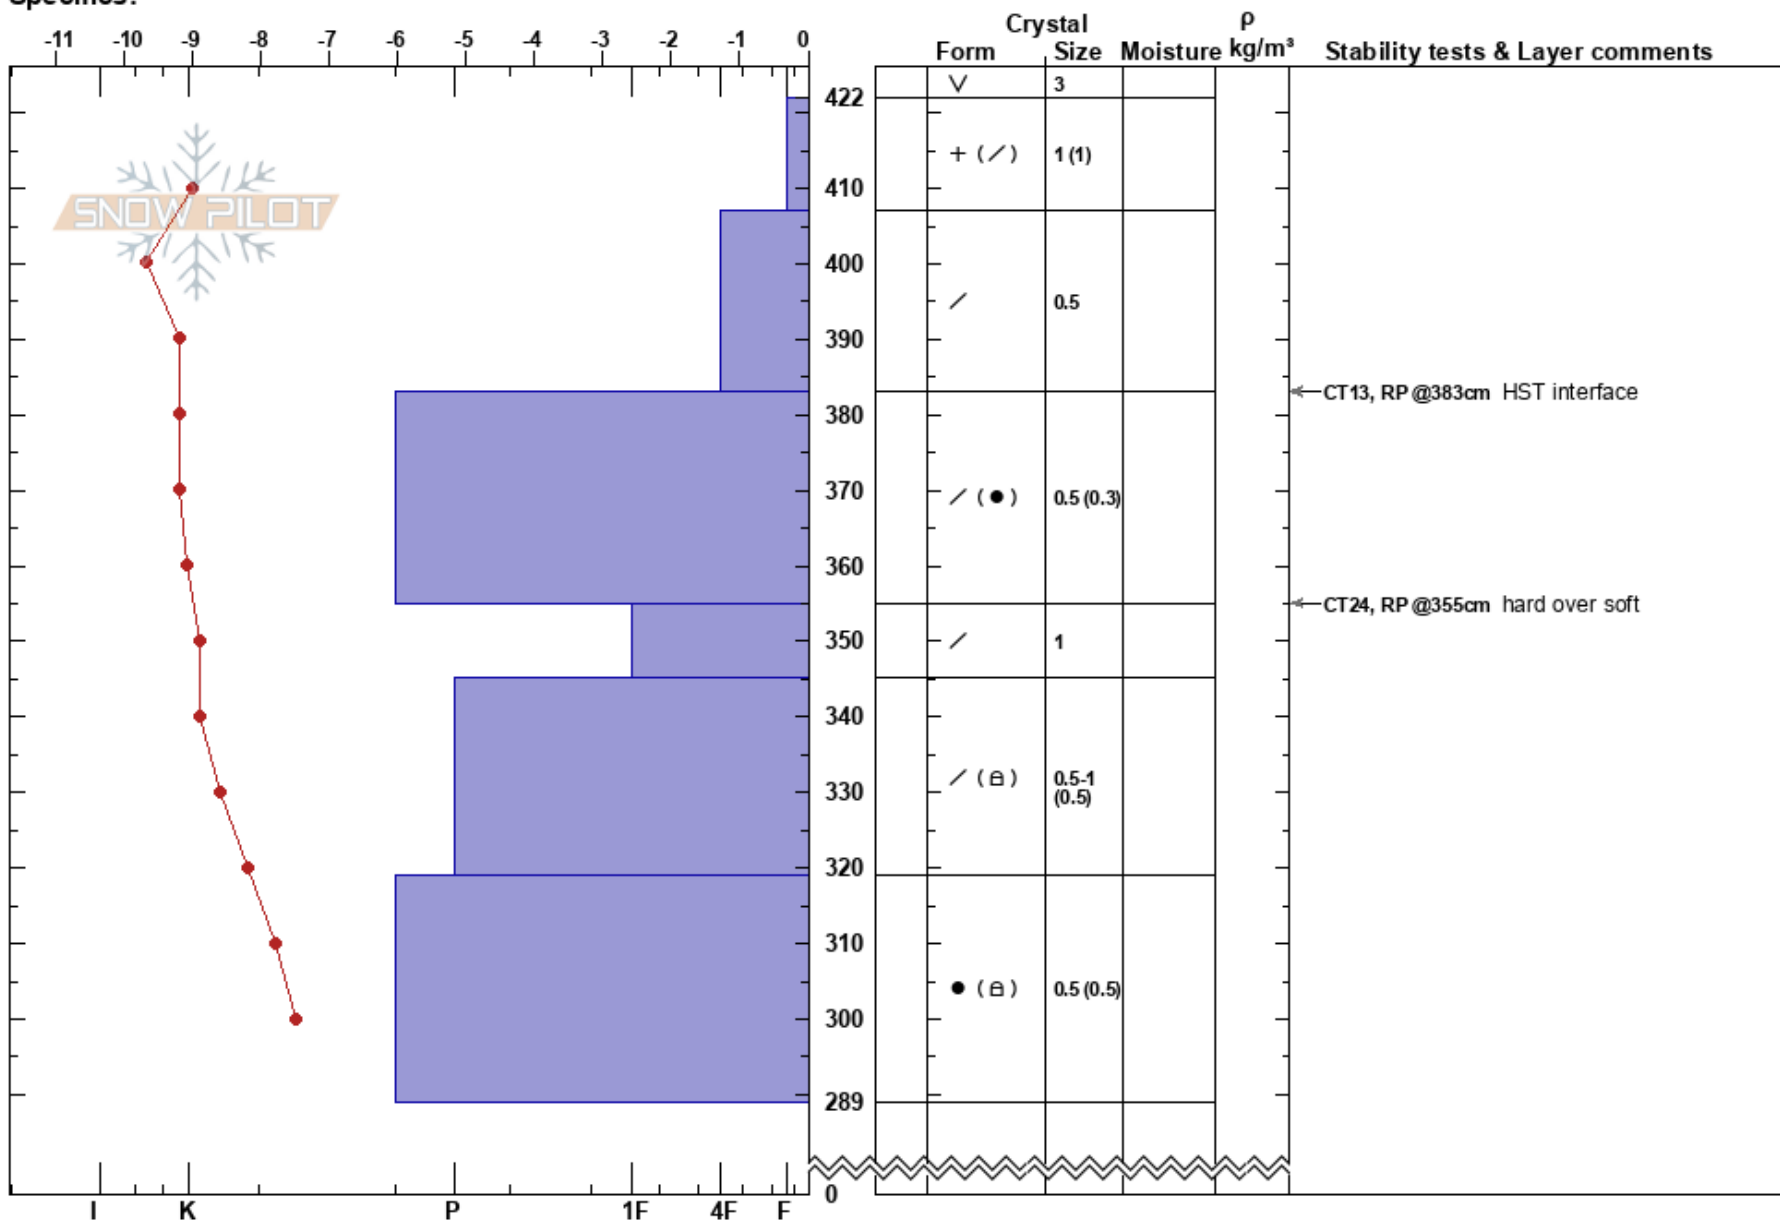

Wolverine
 Dezaiko
 BC
 Elevation: 1670 m
 Aspect: NE
 Specifics:

Barb Sharp
 17/03/2023 - 11:00
 Co-ord:
 Slope Angle: 32°
 Wind Loading:

Stability: HS:422 Layer Notes:
 Air Temperature: -3.5°C
 Sky Cover: FEW
 Precipitation: NO
 Wind: S Light Breeze

Notes: TL below ridge