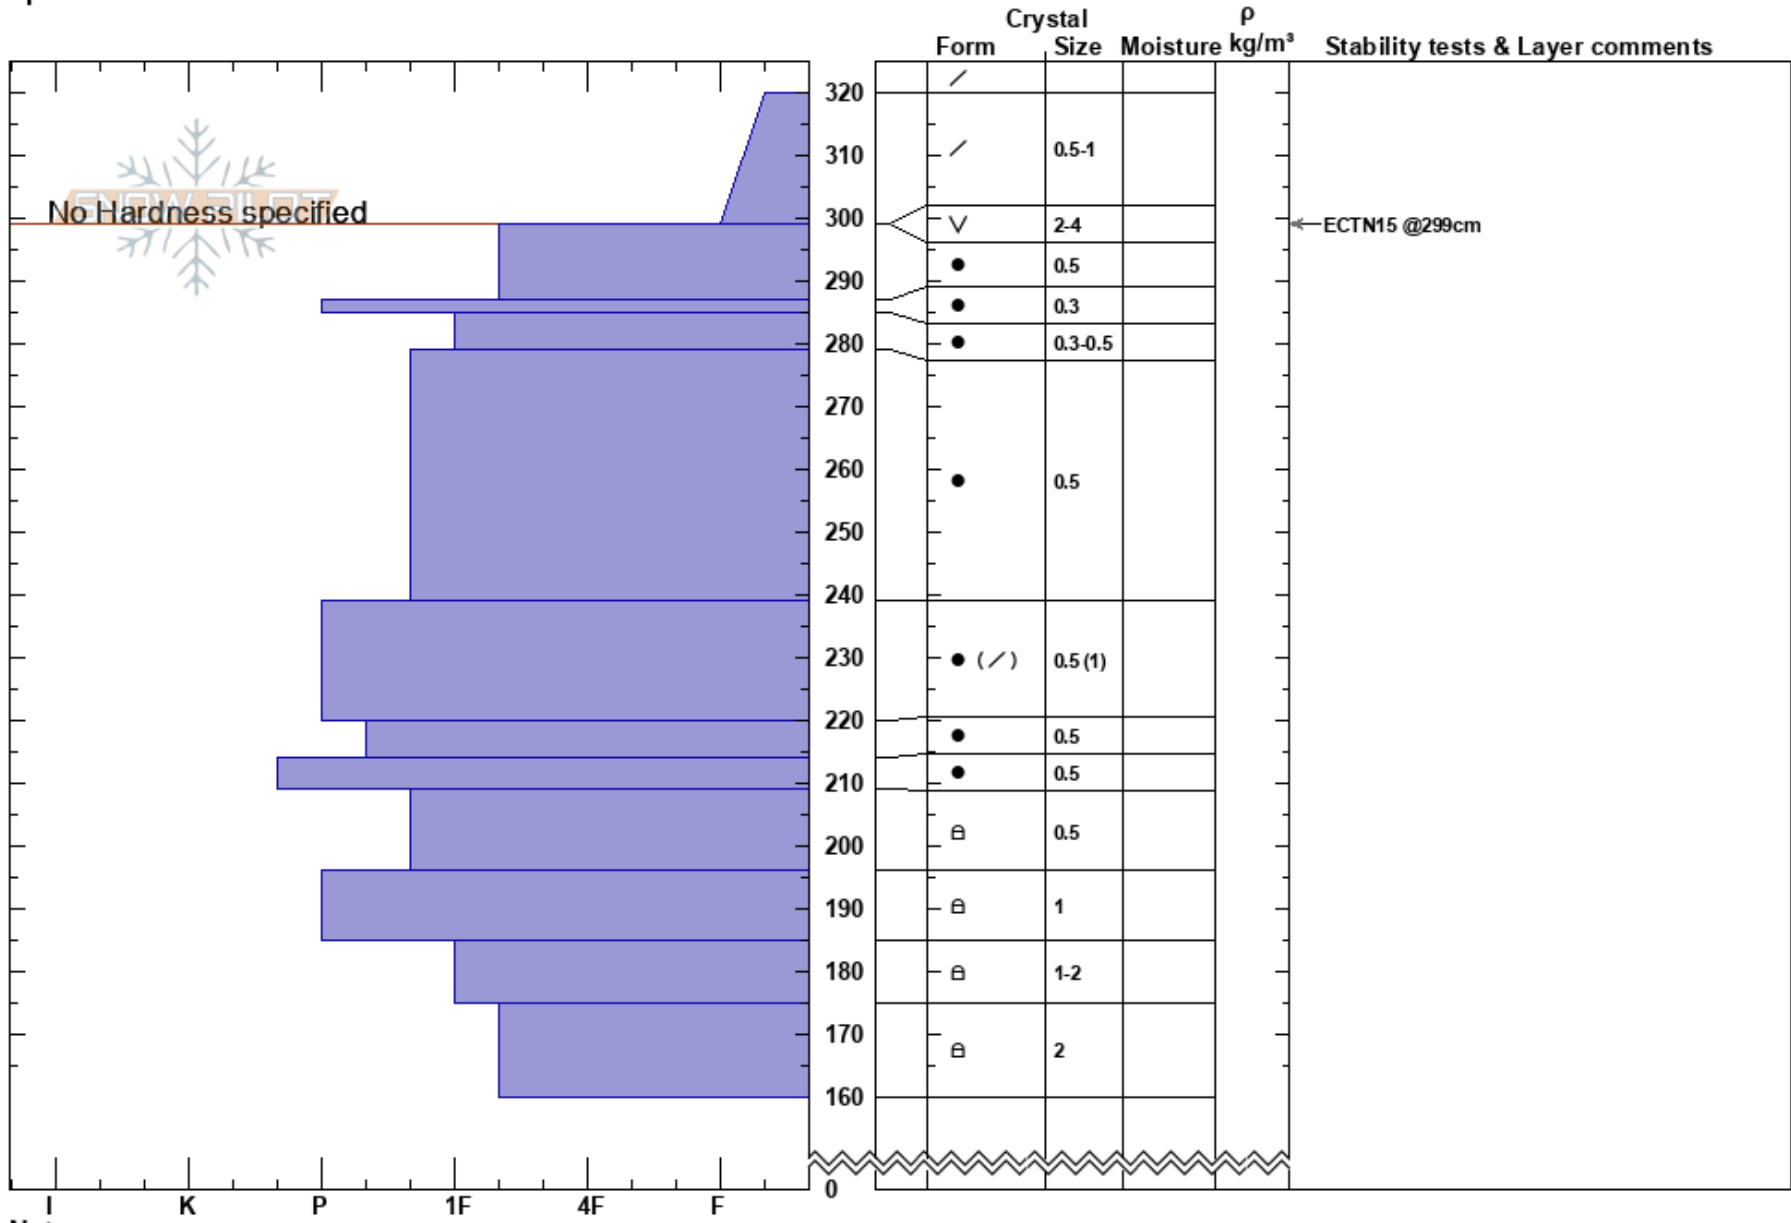

Humpy
 Uinta Range
 UT
 Elevation: 10400 ft
 Aspect: 68°
 Specifics:

Trevor Katz
 03/17/2023 - 2:40pm
 Co-ord: 40.84517N, -111.01251W
 Slope Angle: 32°
 Wind Loading:

Stability:
 Air Temperature:
 Sky Cover: CLR
 Precipitation: NO
 Wind: Calm

HS:320 Layer Notes:

Notes: